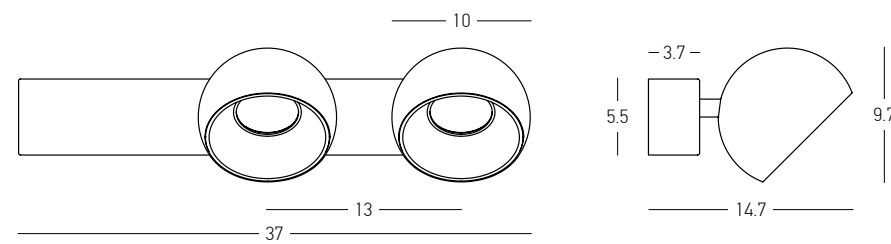

Power	25W
Input	220-240V, 50/60Hz
Color Temperature	3000K
Lumen	1530Lm
Cri	80
Dimensions	L: 14.7cm W: 37cm H: 9.7cm
Base	L: 3.7cm W: 36cm H: 5.5cm
Shades	Ø: 10cm H: 6.5cm
Dimmable Triac	○
Material	Metal - Aluminium - Plastic
Special Feature	359° Movable Shades
Color	Sandy Black Base-Champagne Shades / Code 25342
Color	Sandy Black Base-Brushed Nickel Shades / Code 25343