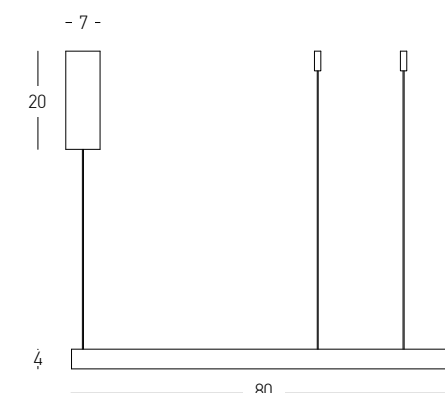

Power 53W
Input 220-240V, 50/60Hz
Color Temperature 3000K
Lumen 3600Lm
Cri 80
Dimensions Ø: 80cm H: 4cm
Base Ø: 7cm H: 20cm
Dimmable Triac ☒
Material Aluminium - Acrylic
Special Feature 210cm Cable Adjustable
Profile 4x2cm
Color Brushed Gold Matt / **Code 2007**