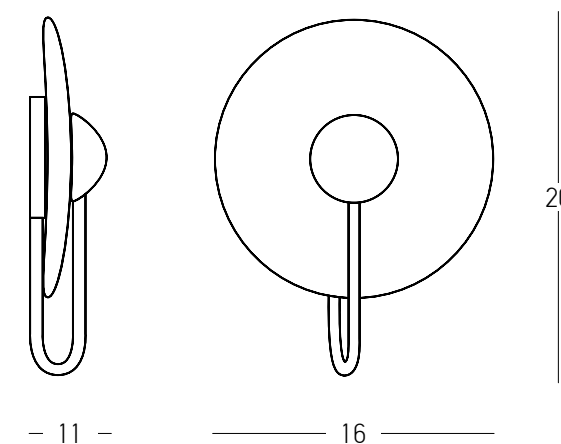

Power	3W
Input	220-240V, 50/60Hz
Color Temperature	3000K
Lumen	210Lm
Dimensions	L: 11cm Ø: 16cm H: 20cm
Non Dimmable	☒
Material	Metal - Marble
Color	White Marble-Sandy Black / Code 18168
Color	White Marble-Corten / Code 22221