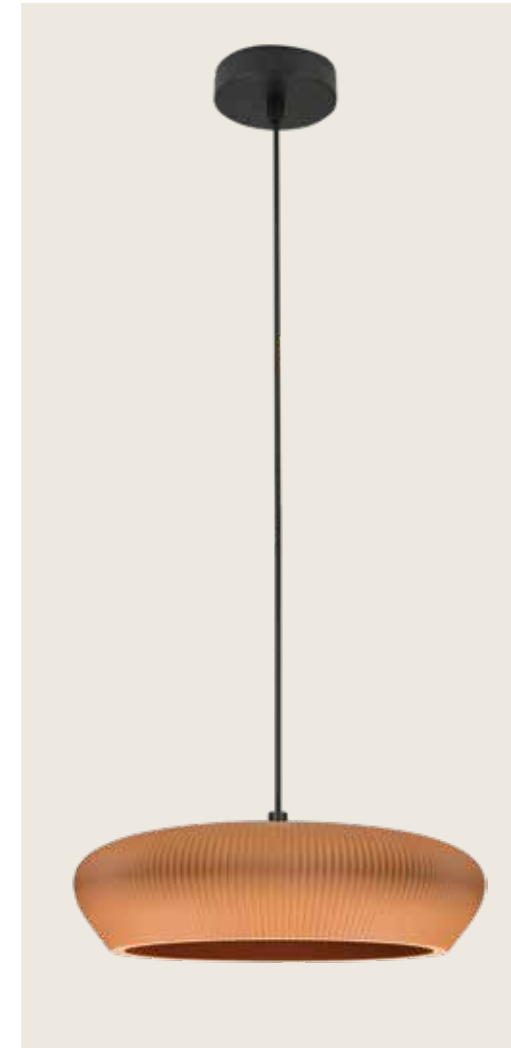

Bulb	2x G9 LED
Power	9W MAX
Dimensions	Ø: 28.5cm H: 8cm
Base	Ø: 10cm H: 2.5cm
Material	Metal - Clay
Special Feature	180cm Fabric Cable Adjustable
Color	Terracotta-Sandy Black / Code 2591
Color	Grey-Sandy Black / Code 2592