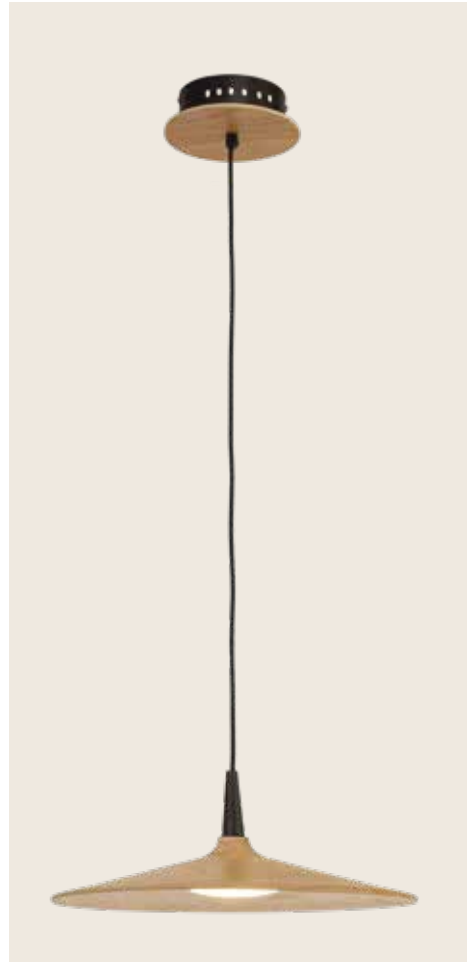

Power 6W
Input 220-240V, 50/60Hz
Color Temperature 3000K
Lumen 600Lm
Cri 80
Dimensions Ø: 25cm H: 7cm
Base Ø: 15cm H: 4.5cm
Non Dimmable ☒
Material Metal - Wood
Special Feature 200cm Cable Adjustable
Color Nature Wood-Black Matt / **Code 19150**