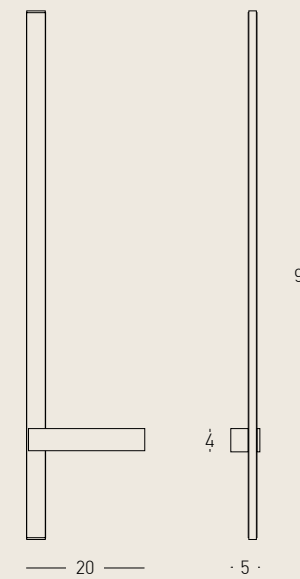

Power 40W
Input 220-240V, 50/60Hz
Color Temperature 3000K
Lumen 1020Lm
Cri 90
Dimensions L: 5cm W: 20cm H: 91cm
Base L: 5cm W: 17cm H: 4cm
Dimmable Triac ☐
Material Metal - Aluminium - PVC
Special Feature Profile 3.5 x 1.5cm
Color Sandy Brick Red / **Code 2583**
Color Sandy Black / **Code 2584**