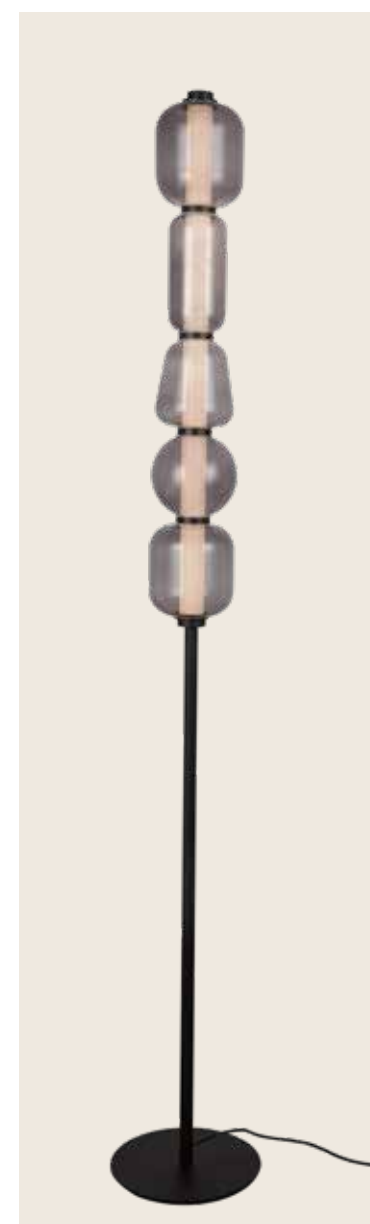

Power	17W
Input	220-240V, 50/60Hz
Color Temperature	3000K
Lumen	1050Lm
Cri	80
Dimensions	Ø: 12cm H: 152cm
Base	Ø: 22cm H: 0.5cm
Non Dimmable	☒
Material	Metal - Acrylic - Glass
Special Feature	120cm Cable Available
Color	Gold Matt-Champagne Glass / Code 23063
Color	Black Matt-Smoked Glass / Code 23064