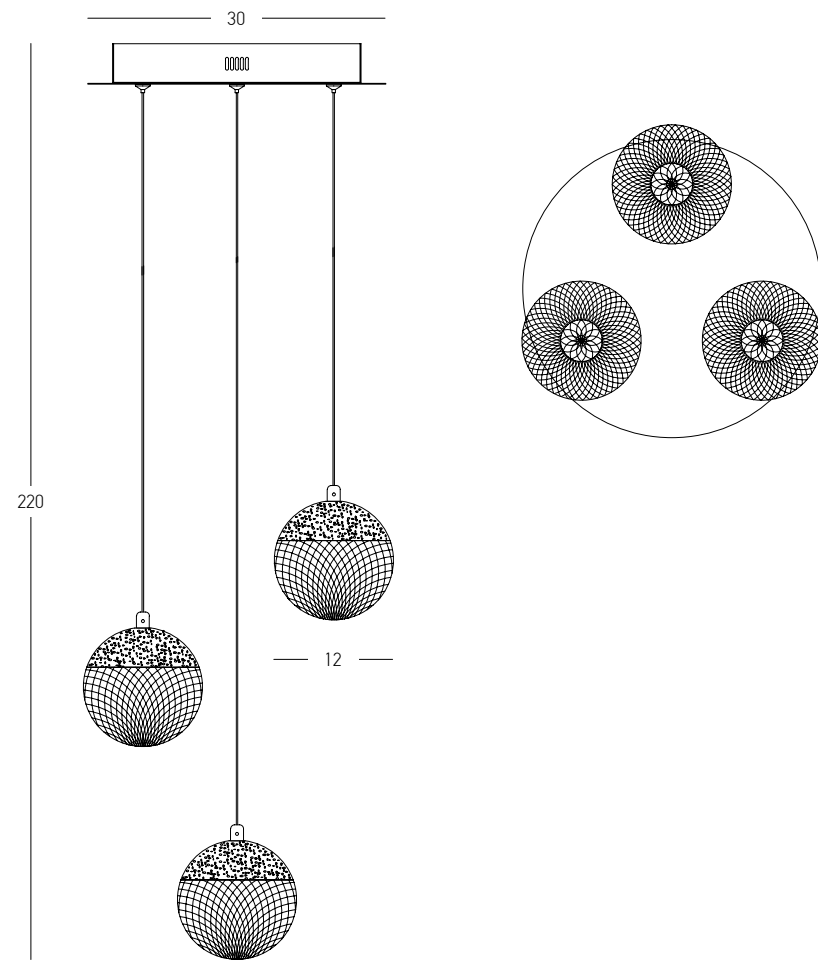

Power	25W
Input	220-240V, 50/60Hz
Color Temperature	3000K
Lumen	1700Lm
Cri	80
Dimensions	Ø: 33cm H: 220cm
Base	Ø: 30cm H: 4.5cm
Globes	Ø: 12cm
Dimmable Triac	☉
Material	Aluminium - Acrylic Globes
Special Feature	200cm Cable Adjustable
Color	Gold Matt / Code 25324