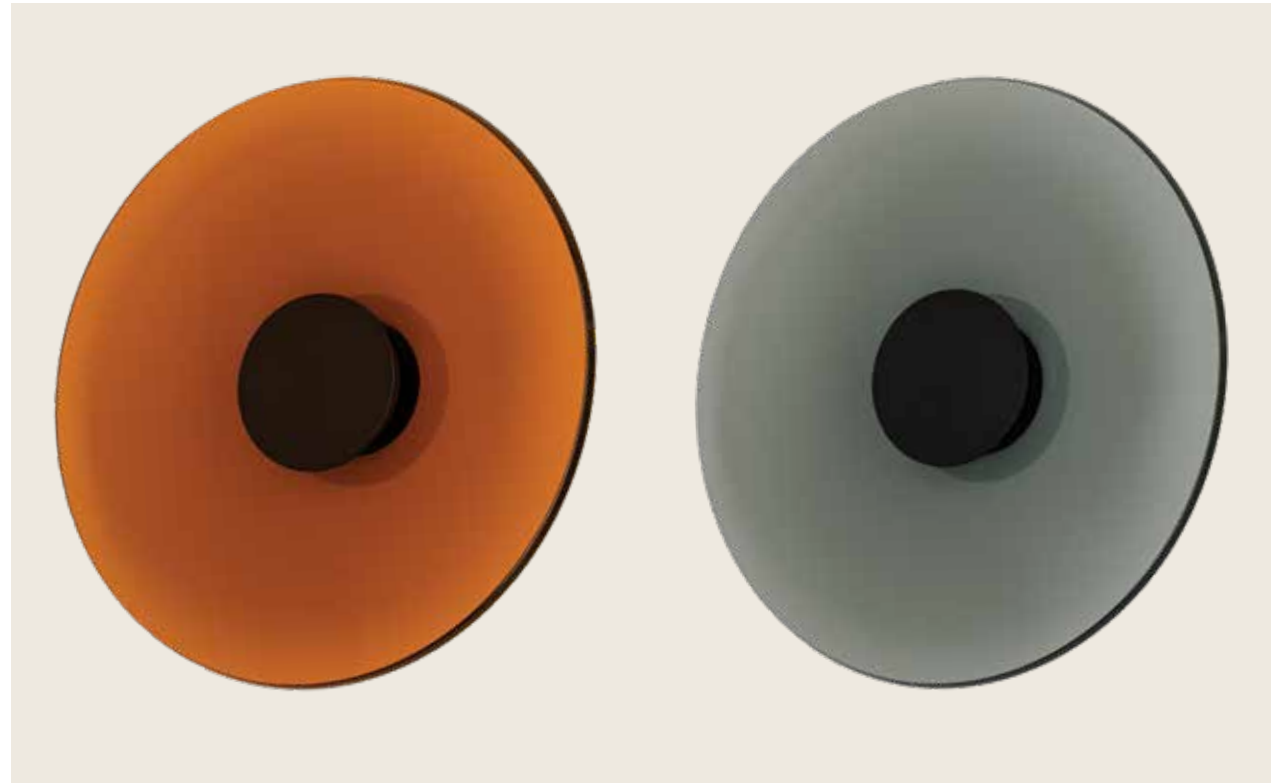

Power	22W
Input	220-240V, 50/60Hz
Color Temperature	2700K | 3000K
Lumen	445Lm
Cri	90
Dimensions	Ø: 50cm L: 8.5cm
Base	Ø: 12cm L: 2cm
Dimmable Triac	☉
Material	Aluminium - Glass
Color	Sandy Black-Tawny Glass / Code 25272
Color	Sandy Black-Smoked Glass / Code 25273