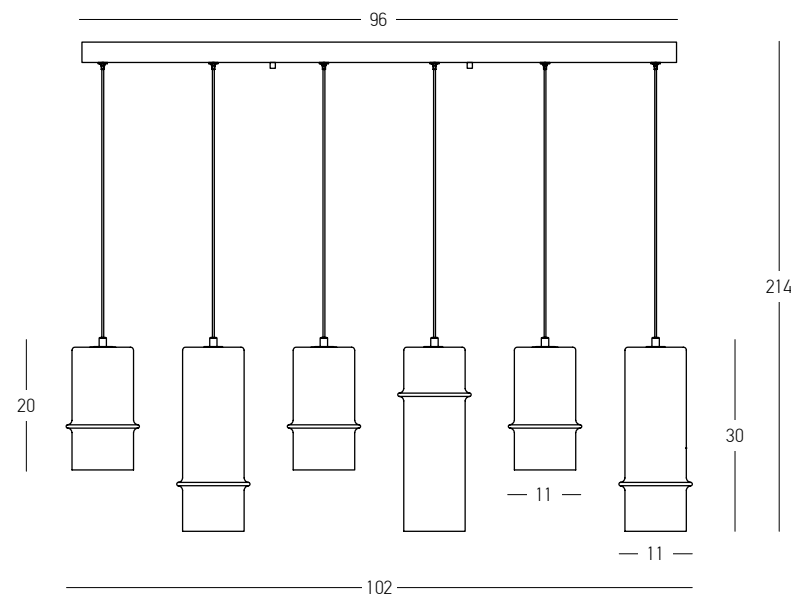

Power 26W
Input 220-240V, 50/60Hz
Color Temperature 3000K
Lumen 1860Lm
Cri 90
Dimensions L: 102cm W: 11cm H: 214cm
Base L: 96cm W: 6cm H: 4cm
Glasses Ø: 11cm H: 20cm | Ø: 11cm H: 30cm
Dimmable Step Dimming 10%-40%-100%
Material Metal - Aluminium - Glass
Special Feature 180cm Cable Adjustable
Color Sandy Black-Champagne Glass / **Code 2536**
Color Sandy Black-Smoked Glass / **Code 2537**