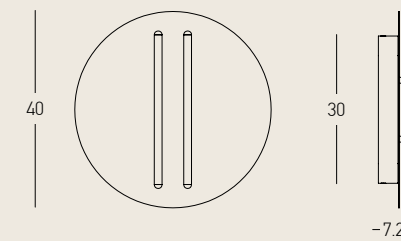

Power 13W
Input 220-240V, 50/60Hz
Color Temperature 3000K
Lumen 395Lm
Cri 90
Dimensions Ø: 40cm L: 7.2cm
Base L: 4cm W: 8cm H: 30cm
Dimmable Triac ☒
Material Metal - Aluminium - PVC
Special Feature Sticks Ø: 1.5cm H: 32cm
Color Sandy Grey-Black Matt / **Code 2573**
Color Sandy Brick Red-Black Matt / **Code 2574**