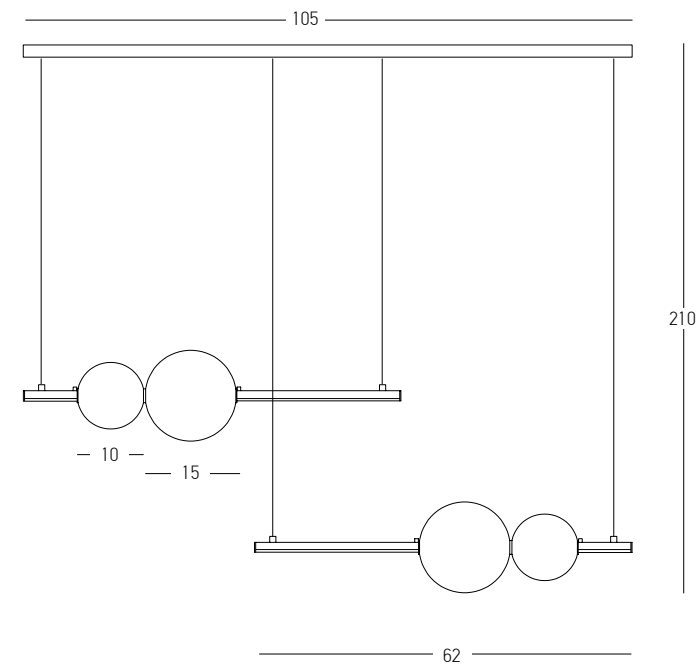

Power	24W
Input	220-240V, 50/60Hz
Color Temperature	3000K
Lumen	2200Lm
Cri	80
Dimensions	L: 105cm W: 15cm H: 210cm
Base	L: 105cm W: 6.5cm H: 2.7cm
Dimmable Triac	☉
Material	Aluminium - Glass
Special Feature	200cm Transparent Cable Adjustable Glass Ø: 15cm | Ø: 10cm Profile Ø: 2cm
Color	Black Matt-Smoked Glass / Code 22234
Color	Gold Matt-Opal Glass-White Base / Code 22235