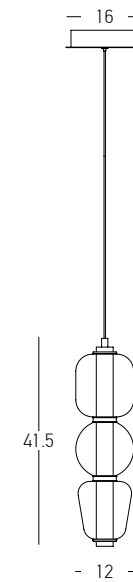

Power 12W
Input 220-240V, 50/60Hz
Color Temperature 3000K
Lumen 880Lm
Cri 80
Dimensions Ø: 12cm H: 41.5cm
Base Ø: 16cm H: 4cm
Non Dimmable ☒
Material Metal - Acrylic - Glass
Special Feature 150cm Cable Adjustable
Color Gold Matt-Champagne Glass / **Code 23062**
Color Black Matt-Smoked Glass / **Code 23269**