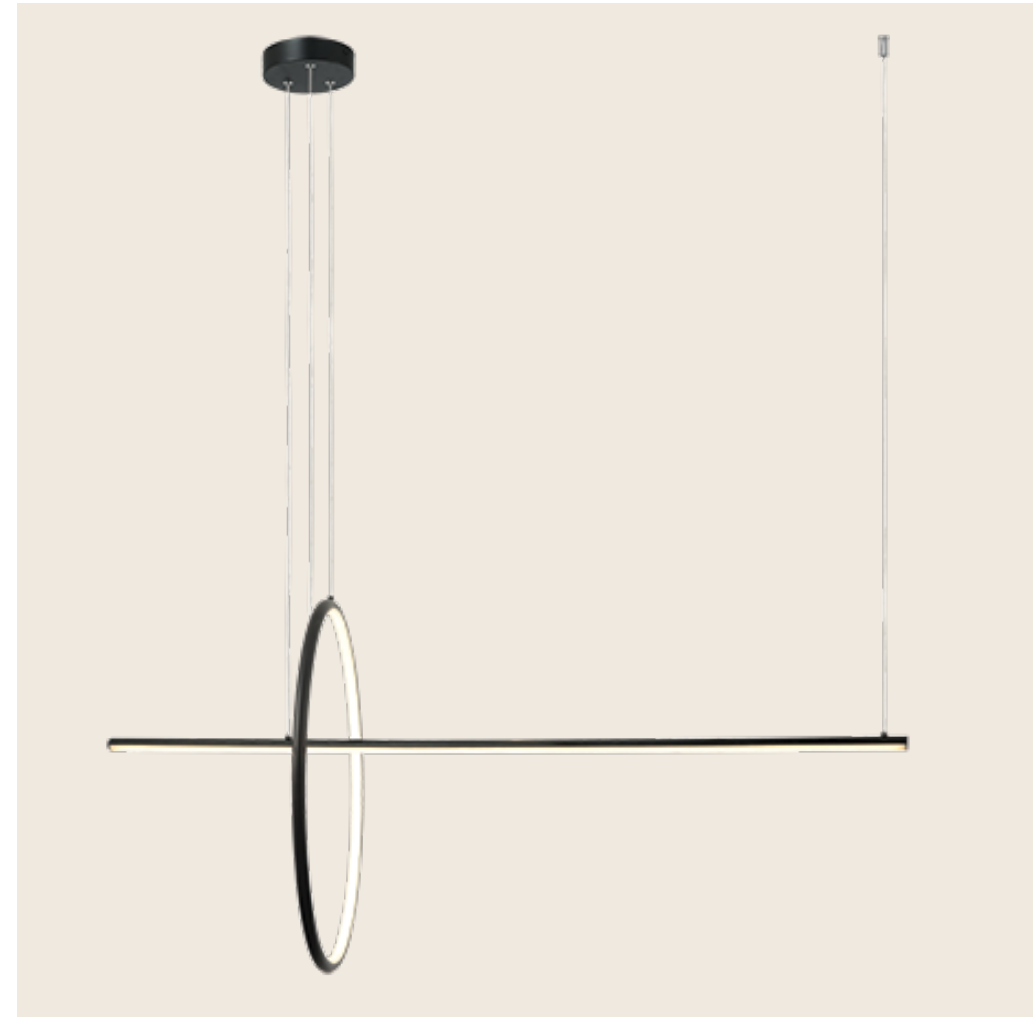

Power	41W
Input	220-240V, 50/60Hz
Color Temperature	3000K
Lumen	3720Lm
Cri	80
Dimensions	Ø: 55.5cm L: 122cm H: 205cm
Base	Ø: 16cm H: 3.5cm
Dimmable Triac	○
Material	Aluminium - Acrylic
Special Feature	150cm Cable Adjustable Step Dimming 10%-40%-100% Profile Ø: 2cm
Color	Black Matt / Code 20128