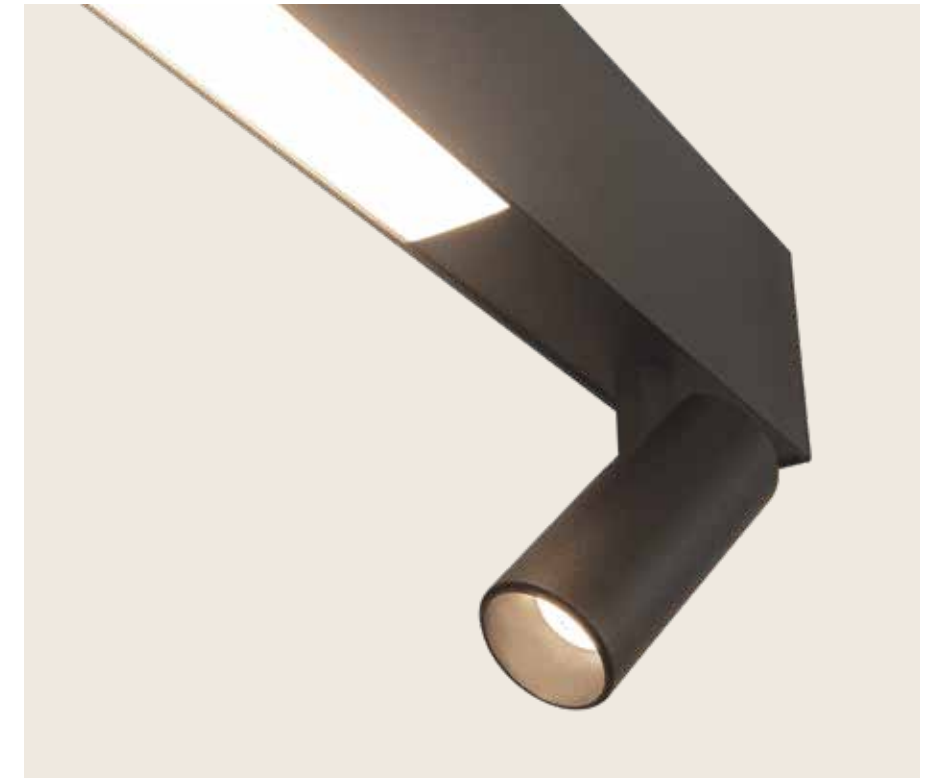

Power	1x 7W + 32W
Input	220-240V, 50/60Hz
Color Temperature	3000K
Lumen	4546Lm
Cri	80
Dimensions	L: 130cm W: 3.4cm H: 7.8cm
Base	Ø: 8cm H: 3.5cm
Spot Beam Angle	36°
Non Dimmable	☒
Material	Aluminium - Acrylic
Special Feature	200cm Fabric Cable Adjustable Optional Dimming DALI
Color	Sandy Black / Code 23254