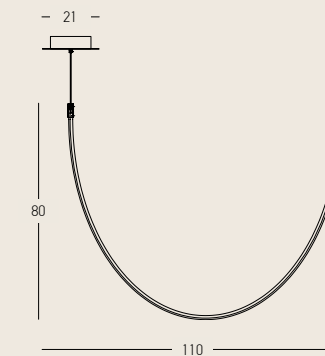

Power 18W
Input 220-240V, 50/60Hz
Color Temperature 3000K
Lumen 1445Lm
Cri 90
Dimensions L: 110cm W: 1.5cm H: 80cm
Base Ø: 21cm H: 5cm
Dimmable Triac
Material Aluminium - Silicon
Special Feature 150cm Cable Adjustable
Lighting Tube Ø: 1.5cm
Color Black Matt / **Code 23052**