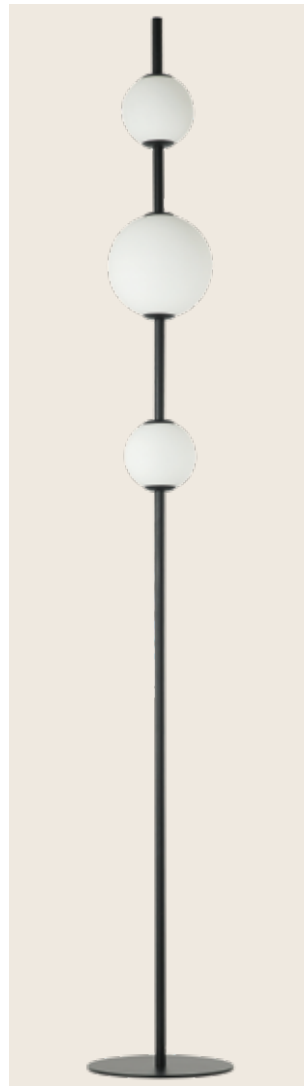

Power 6W
Input 220-240V, 50/60Hz
Color Temperature 3000K
Lumen 480Lm
Cri 80
Dimensions Ø: 11cm H: 42cm
Base Ø: 14cm H: 0.5cm
Non Dimmable ☒
Material Metal - Opal Glass
Special Feature 100cm Cable Available
Glass Ø: 11cm
Color Black Matt / **Code 20134**