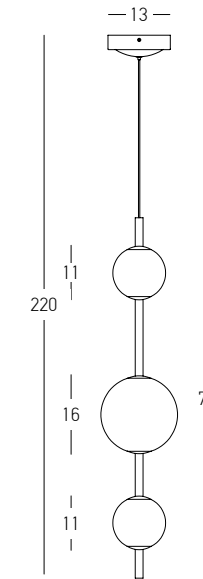

Power	13W
Input	220-240V, 50/60Hz
Color Temperature	3000K
Lumen	960Lm
Cri	80
Dimensions	Ø: 16cm H: 78cm
Base	Ø: 13cm H: 3cm
Non Dimmable	☒
Material	Metal - Opal Glass
Special Feature	140cm Cable Adjustable Glass Ø: 16cm | Ø: 11cm
Color	Black Matt / Code 20132