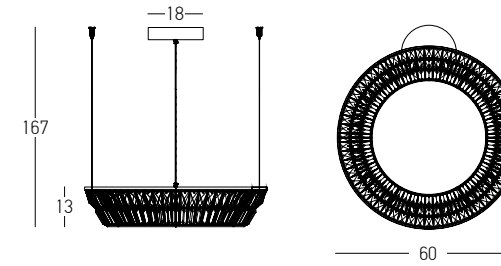

Power 38W
Input 220-240V, 50/60Hz
Color Temperature 3000K
Lumen 2290Lm
Cri 90
Dimensions Ø: 60cm H: 13cm
Base Ø: 18cm H: 4cm
Dimmable Triac ☉
Material Metal - Crystal
Special Feature 150cm Cable Adjustable
Color Antique Brass / **Code 23046**

Power 55W
Input 220-240V, 50/60Hz
Color Temperature 3000K
Lumen 3350Lm
Cri 90
Dimensions Ø: 80cm H: 13cm
Base Ø: 18cm H: 4cm
Dimmable Triac ☉
Material Metal - Crystal
Special Feature 150cm Cable Adjustable
Color Antique Brass / **Code 23048**

Power 27W
Input 220-240V, 50/60Hz
Color Temperature 3000K
Lumen 1745Lm
Cri 90
Dimensions Ø: 40cm H: 13.5cm
Base Ø: 12cm H: 4cm
Dimmable Triac ☉
Material Metal - Crystal
Special Feature 150cm Cable Adjustable
Color Antique Brass / **Code 23045**