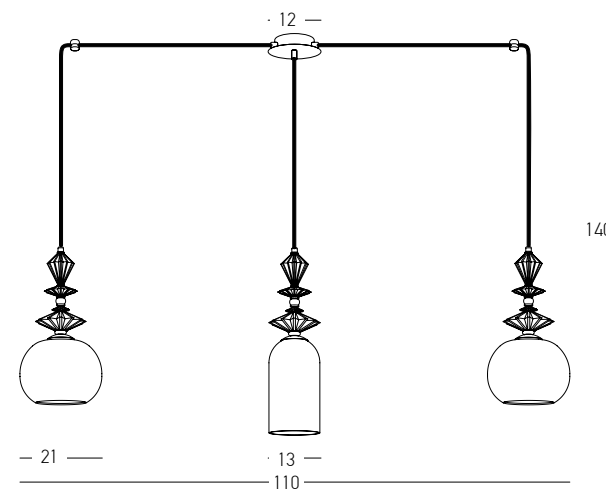

Bulb 3x E27
Power 40W MAX
Input 220-240V, 50/60Hz
Dimensions L: 110cm W: 21cm H: 140cm
Base Ø: 12cm H: 3cm
Glass Ø: 21cm H: 16cm
Ø: 13cm H: 24cm
Material Metal - Ceramic - Opal Glass
Special Feature 150cm Fabric Cable Adjustable
Color Sandy Black-Antique Brass / **Code 22153**