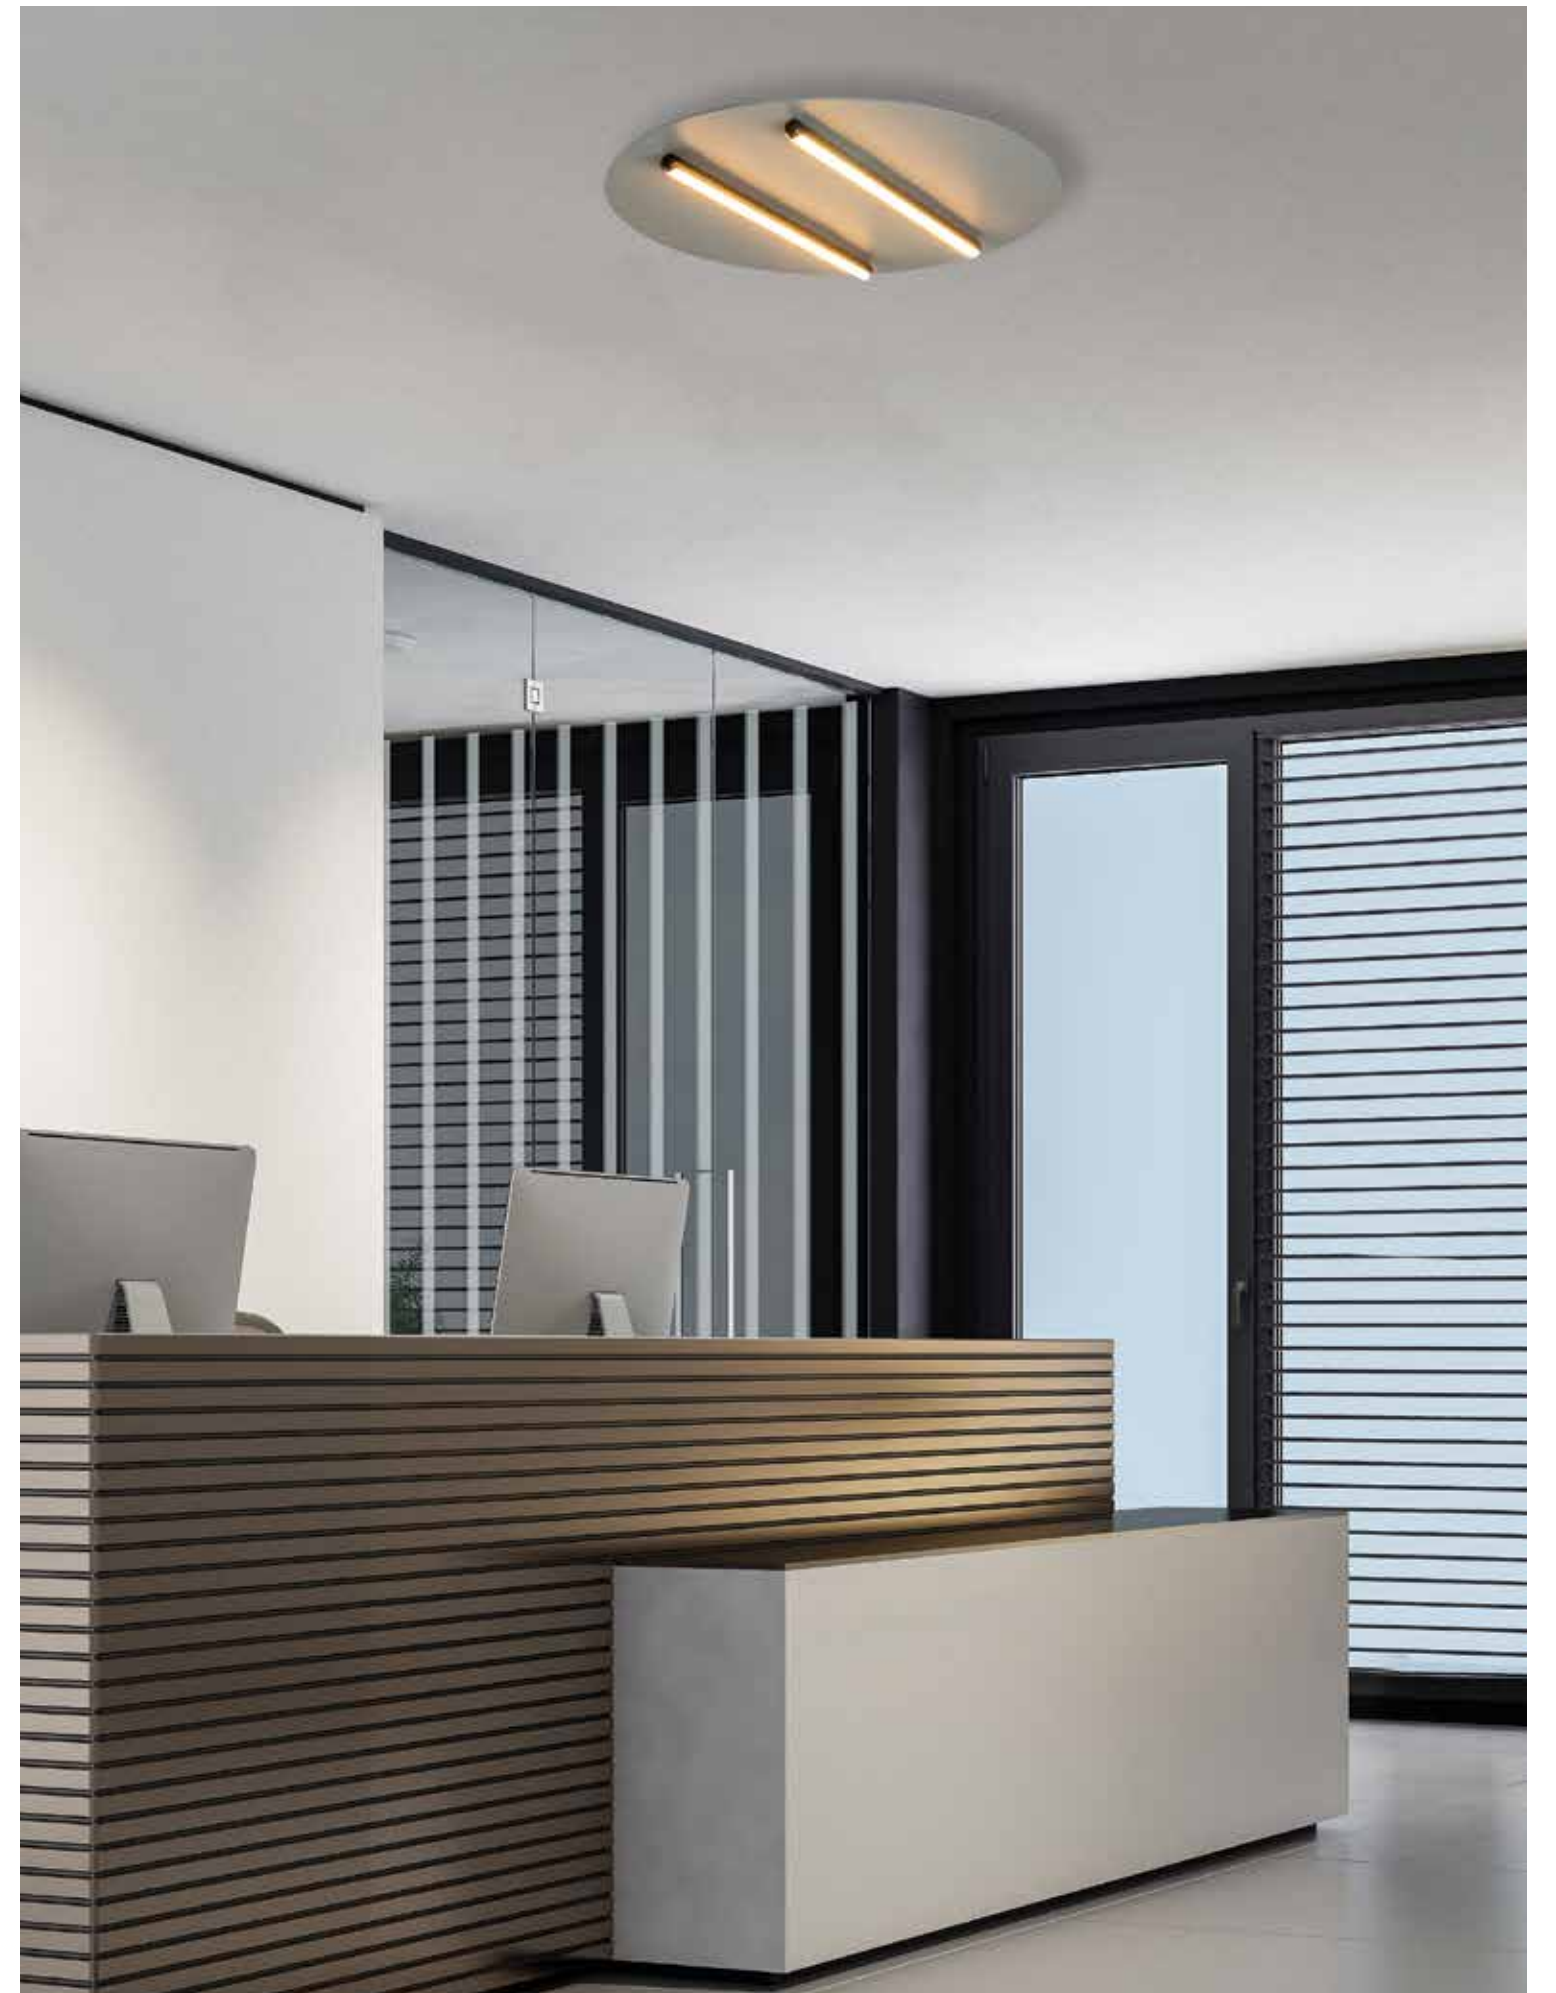

Power	28W
Input	220-240V, 50/60Hz
Color Temperature	3000K
Lumen	1200Lm
Cri	80
Dimensions	Ø: 40cm H: 6cm
Base	L: 30cm W: 8cm H: 4cm
Dimmable Triac	☉
Material	Metal - Aluminium - PVC
Color	Sandy Brick Red-Black Matt / Code 2567
Color	Sandy Grey-Black Matt / Code 2568