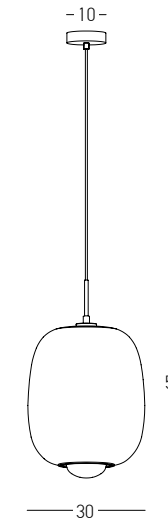

Bulb 1x G9 LED
Power 7W MAX
Input 220-240V, 50/60Hz
Dimensions Ø: 30cm H: 50cm
Base Ø: 10cm H: 2.5cm
Glass Ø: 30cm H: 34cm
Opal Glass Ø: 10.5cm H: 13.5cm
Material Metal - Clear Glass Outside
Opal Glass Inside
Special Feature 150cm Cable Adjustable
Color Clear Glass-Gold Matt / **Code 22057**