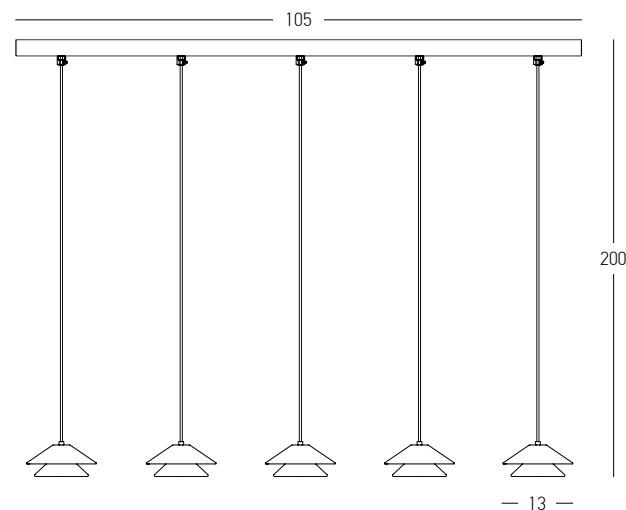

Power 45W
Input 220-240V, 50/60Hz
Color Temperature 3000K
Lumen 3360Lm
Cri 80
Dimensions Ø: 13cm L: 105cm H: 200cm
Base L: 105cm W: 5cm H: 3cm
Non Dimmable ☒
Material Metal - Aluminium - Acrylic
Special Feature 200cm Cable Adjustable
Honeycomb Louver
Color Sandy Black Base-Sandy Black Shade-
Brushed Gold Electroplate / **Code 25452**

- 13 -