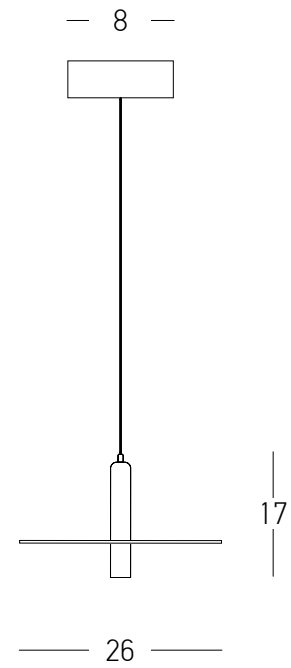

Power 7W
Input 220-240V, 50/60Hz
Color Temperature 3000K
Lumen 840Lm
Cri 80
Dimensions Ø: 26cm H: 17cm
Base Ø: 8cm H: 3.5cm
Non Dimmable ☒
Material Metal - Aluminium
Special Feature 200cm Cable Adjustable
Color Sandy Black / Code 18139-B
Sandy White / Code 18139-W