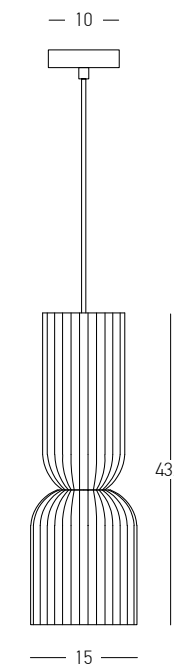

Power	8W
Input	220-240V, 50/60Hz
Color Temperature	3000K
Lumen	620Lm
Cri	90
Dimensions	Ø: 14cm H: 15.2cm
Base	Ø: 8cm H: 4.5cm
Dimmable Triac	☉
Material	Metal - Ceramic - Glass
Special Feature	300cm Cable Adjustable
Color	Brass-Beige Red / Code 25100

Power 10W
 Input 220-240V, 50/60Hz
 Color Temperature 3000K
 Lumen 910Lm
 Cri 80
 Dimensions Ø: 10.5cm H: 50cm
 Base Ø: 6cm H: 13.5cm
 Ceramic Ø: 10.5cm H: 16.5cm
 Dimmable Triac
 Material Metal - Aluminium - Ceramic - Acrylic
 Special Feature 200cm Cable Adjustable
 Lighting Tube Ø: 3cm
 Color White Matt-Pastel Green / **Code 25153**
 Color White Matt-Light Apricot / **Code 25154**
 Color White Matt-Light Coffee / **Code 25155**

Power	10W
Input	220-240V, 50/60Hz
Color Temperature	3000K
Lumen	890Lm
Cri	80
Dimensions	Ø: 6.5cm H: 50cm
Base	Ø: 6cm H: 13.5cm
Ceramic	Ø: 6.5cm H: 31.5cm
Dimmable Triac	○
Material	Metal - Ceramic - Acrylic
Special Feature	200cm Cable Adjustable Lighting Tube Ø: 3cm
Color	White Matt-Light Ivory / Code 25156
Color	White Matt-Desert Red / Code 25157