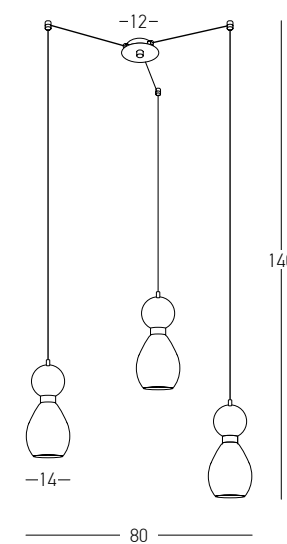

Bulb 3x E14
Power 15W MAX
Input 220-240V, 50/60Hz
Dimensions Ø: 80cm H: 140cm
Base Ø: 12cm H: 3cm
Shade Ø: 14cm H: 19cm
Material Brass - Gypsum - Marble
Special Feature 200cm Fabric Cable Adjustable
Color Sandy Black-Brass-Green Marble / Code 23246
Color Sandy Black-Brass-Black Marble / Code 23245