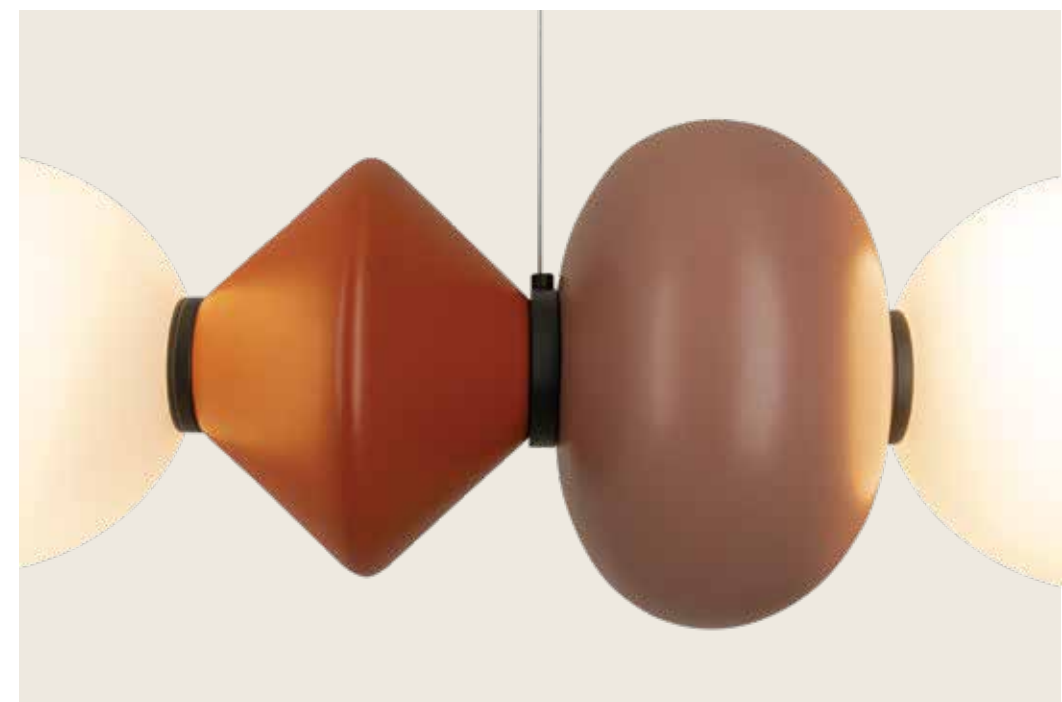

Shape the Light. Design the Mood
Modular elegance for limitless creativity