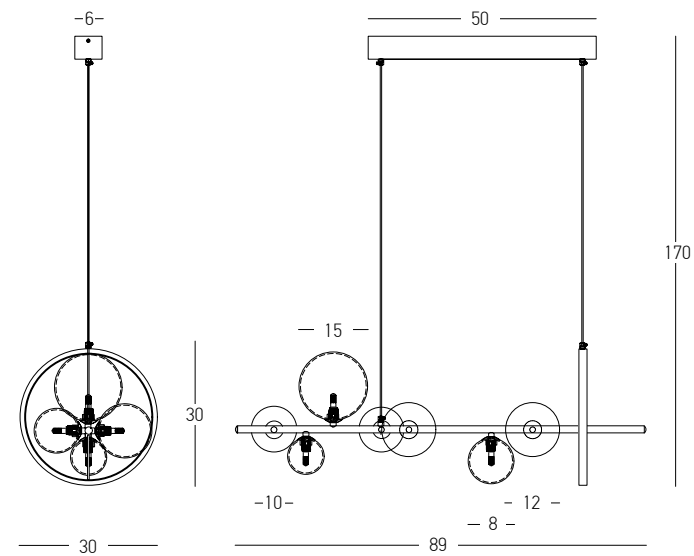

LED 14W
Bulb 7x G9 LED
Power 7W MAX
Input 220-240V, 50/60Hz
Color Temperature 3000K
Lumen 950Lm
Cri 80
Dimensions L: 89cm W: 30cm H: 30cm
Base L: 50cm W: 6cm H: 3.5cm
Dimmable Triac ☉
Material Metal - Aluminium - Glass - Acrylic
Clear Glass Ø: 15cm | Ø: 12cm | Ø: 10cm | Ø: 8cm
Special Feature 140cm Cable Adjustable
Profile 2x1cm
Color Sandy Black / **Code 22063**