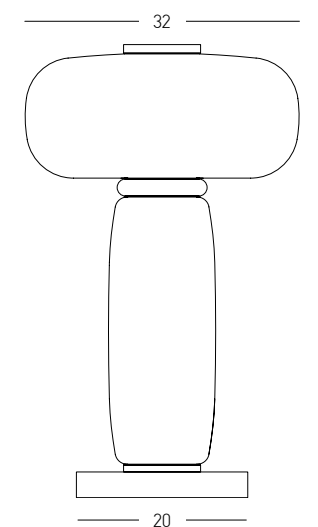

Power	23W
Input	220-240V, 50/60Hz
Color Temperature	3000K
Lumen	2461Lm
Cri	80
Dimensions	Ø: 32cm H: 53cm
Base	Ø: 20cm H: 3cm
Non Dimmable	☒
Material	Metal - Smoked Glass - Opal Glass
Special Feature	150cm Cable Available
Color	Black Matt / Code 23085