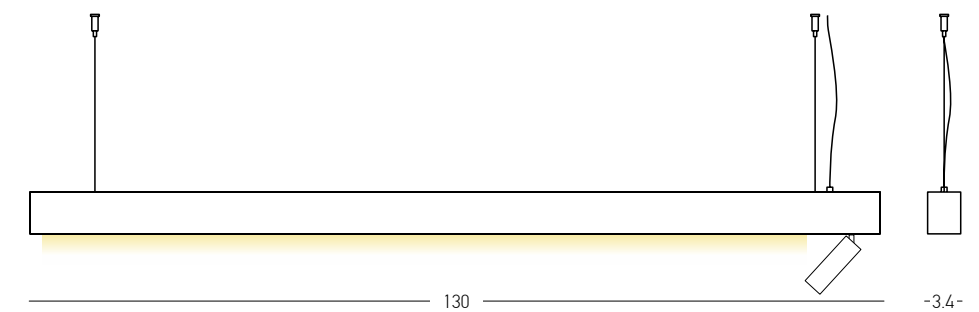

Power	1x 7W + 32W
Input	220-240V, 50/60Hz
Color Temperature	3000K
Lumen	4546Lm
Cri	80
Dimensions	L: 130cm W: 3.4cm H: 7.8cm
Base	Ø: 8cm H: 3.5cm
Spot Beam Angle	36°
Non Dimmable	☒
Material	Aluminium - Acrylic
Special Feature	200cm Fabric Cable Adjustable Optional Dimming DALI
Color	Sandy Black / Code 23254