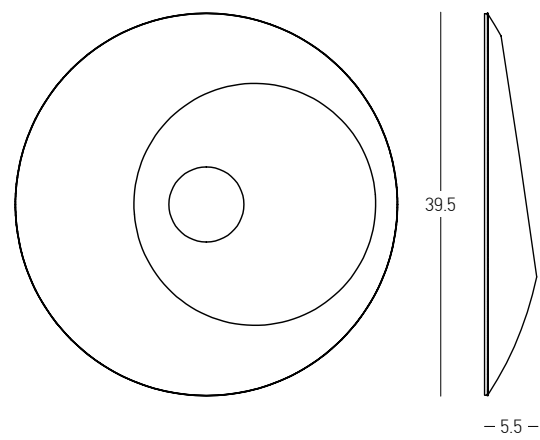

- 5.5 -

Power	6W
Input	220-240V, 50/60Hz
Color Temperature	3000K
Lumen	470Lm
Cri	90
Dimensions	Ø: 39.5cm L: 5.5cm
Non Dimmable	☒
Material	Metal - Acrylic - Acoustic Panel
Color	Dark Grey / Code 25180
Color	Brown / Code 25181