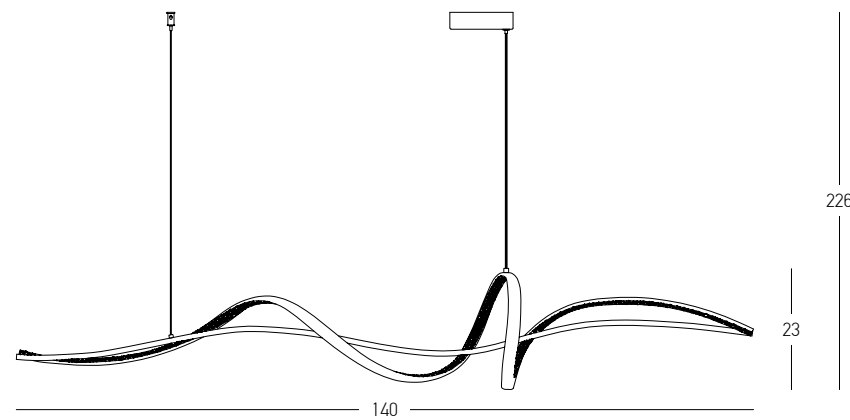

Power 27W
Input 220-240V, 50/60Hz
Color Temperature 3000K
Lumen 2233Lm
Cri 80
Dimensions L: 140cm W: 20cm H: 23cm
Base L: 12cm W: 7cm H: 3cm
Dimmable Triac ☐
Material Metal - Aluminium - Acrylic
Special Feature 200cm Cable Adjustable
Color Gold Matt / **Code 23108**
Color Black Matt / **Code 23109**