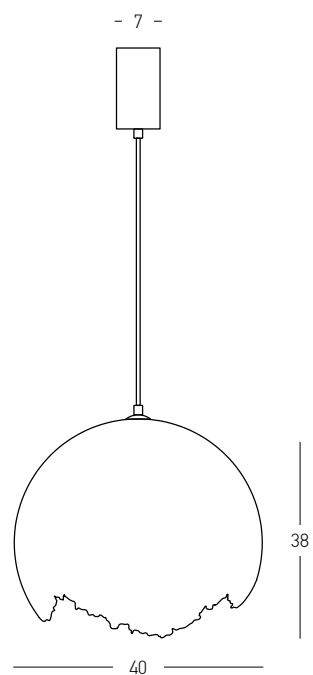

Bulb	1x G9 LED
Power	7W MAX
Input	220-240V, 50/60Hz
Dimensions	Ø: 12cm H: 25cm
Base	Ø: 8cm H: 3.5cm
Glass	Ø: 12cm
Material	Brass - Opal Glass - Marble
Special Feature	200cm Fabric Cable Adjustable
Color	Sandy Black-Brass-Green Marble / Code 23242 
Color	Sandy Black-Brass-Black Marble / Code 23241 

Bulb	1x E27
Power	15W MAX
Input	220-240V, 50/60Hz
Dimensions	Ø: 30cm H: 27cm
Base	Ø: 7cm H: 13cm
Material	Metal - Paper Pulp - Plastic Globe
Special Feature	250cm Fabric Cable Adjustable Globe Ø: 16cm
Color	White / Code 25172