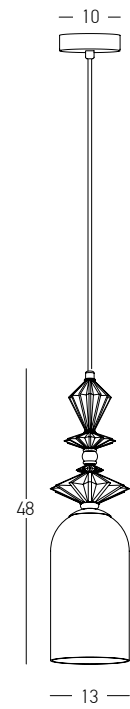

Bulb 1x E27
Power 40W MAX
Input 220-240V, 50/60Hz
Dimensions Ø: 13cm H: 48cm
Base Ø: 10cm H: 2.5cm
Opal Glass Ø: 13cm H: 24cm
Material Metal - Ceramic - Opal Glass
Special Feature 150cm Fabric Cable Adjustable
Color Antique Brass / **Code 22078**