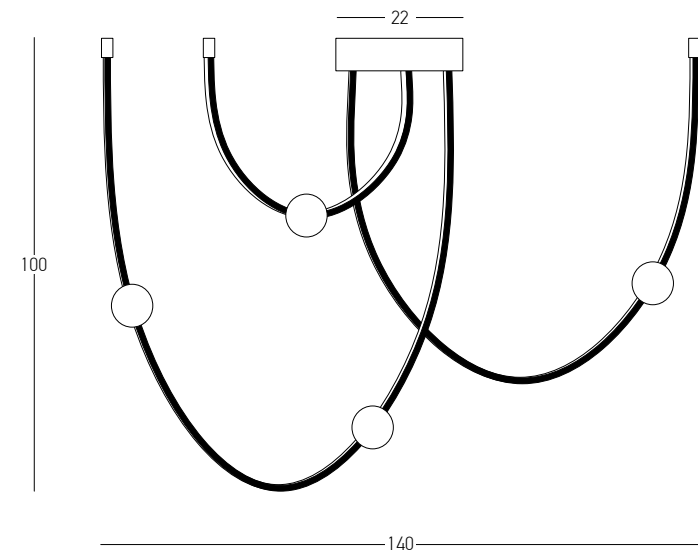

Power 42W
Input 220-240V, 50/60Hz
Color Temperature 3000K
Lumen 3312Lm
Cri 90
Dimensions L: 140cm W: 30cm H: 100cm
Base Ø: 22cm H: 4.5cm
Dimmable Triac ☒
Material Aluminium - Silicon - Opal Glass
Special Feature Opal Glass Ø: 10cm
Lighting Tube Ø: 1.5cm
Color Gold Matt / **Code 22248**