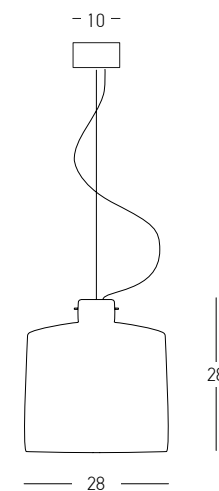

Bulb	1x E27
Power	40W MAX
Input	220-240V, 50/60Hz
Dimensions	Ø: 28cm H: 28cm
Base	Ø: 10cm H: 2.5cm
Material	Clay - Metal
Special Feature	200cm Fabric Cable Adjustable
Color	Natural-Black Base / Code 1664