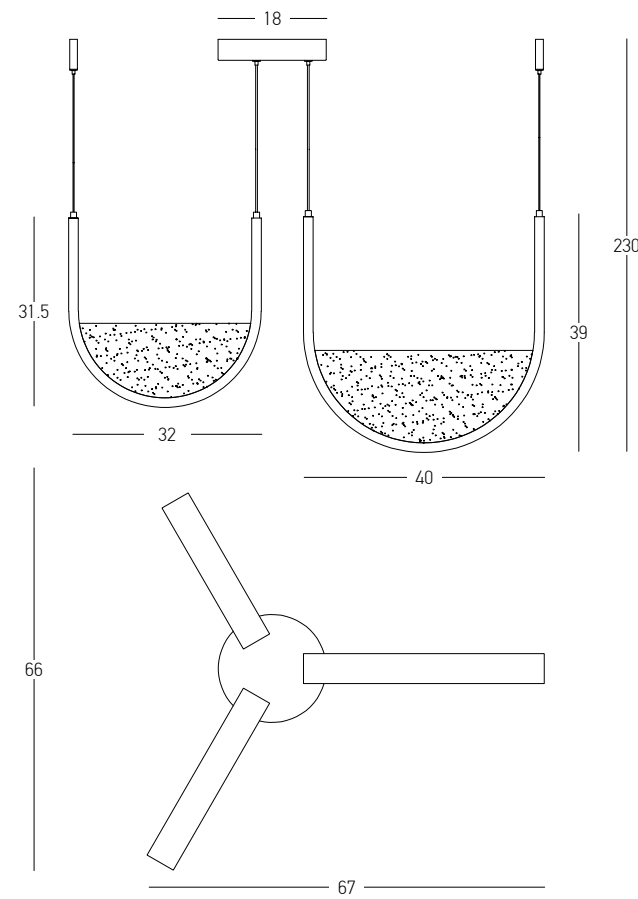

Power	54W
Input	220-240V, 50/60Hz
Color Temperature	3000K , 4000K
Lumen	4312Lm
Cri	80
Dimensions	L: 66cm W: 67cm H: 230cm
Base	Ø: 18cm H: 3.5cm
Dimmable Triac	☉
Material	Aluminium - Glass
Special Feature	170cm Cable Adjustable Profile 5cm x 1.6cm
Color	Black Matt-Light Grey Glass / Code 23168
Color	Gold Matt-Champagne Glass / Code 23169