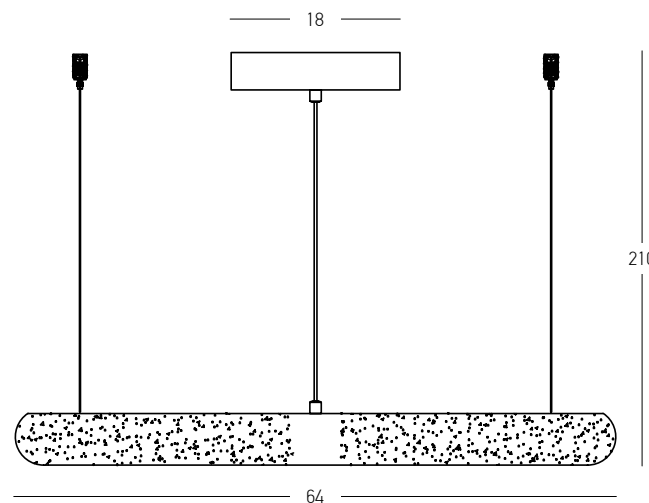

Crafted by Nature
Shaped by Design

01. MINERAL TEXTURES

Power 35W
 Input 220-240V, 50/60Hz
 Color Temperature 3000K
 Lumen 3600Lm
 Cri 90
 Dimensions Ø: 49cm H: 210cm
 Base Ø: 12cm H: 4cm
 Alabaster Ø: 49cm H: 5.5cm
 Dimmable Triac
 Material Metal - Alabaster
 Special Feature 200cm Cable Adjustable
 Color Brass-Natural Alabaster / **Code 2543**

Power 45W
 Input 220-240V, 50/60Hz
 Color Temperature 3000K
 Lumen 4800Lm
 Cri 90
 Dimensions Ø: 64cm H: 210cm
 Base Ø: 18cm H: 4cm
 Alabaster Ø: 64cm H: 5.5cm
 Dimmable Triac
 Material Metal - Alabaster
 Special Feature 200cm Cable Adjustable
 Color Brass-Natural Alabaster / **Code 2544**