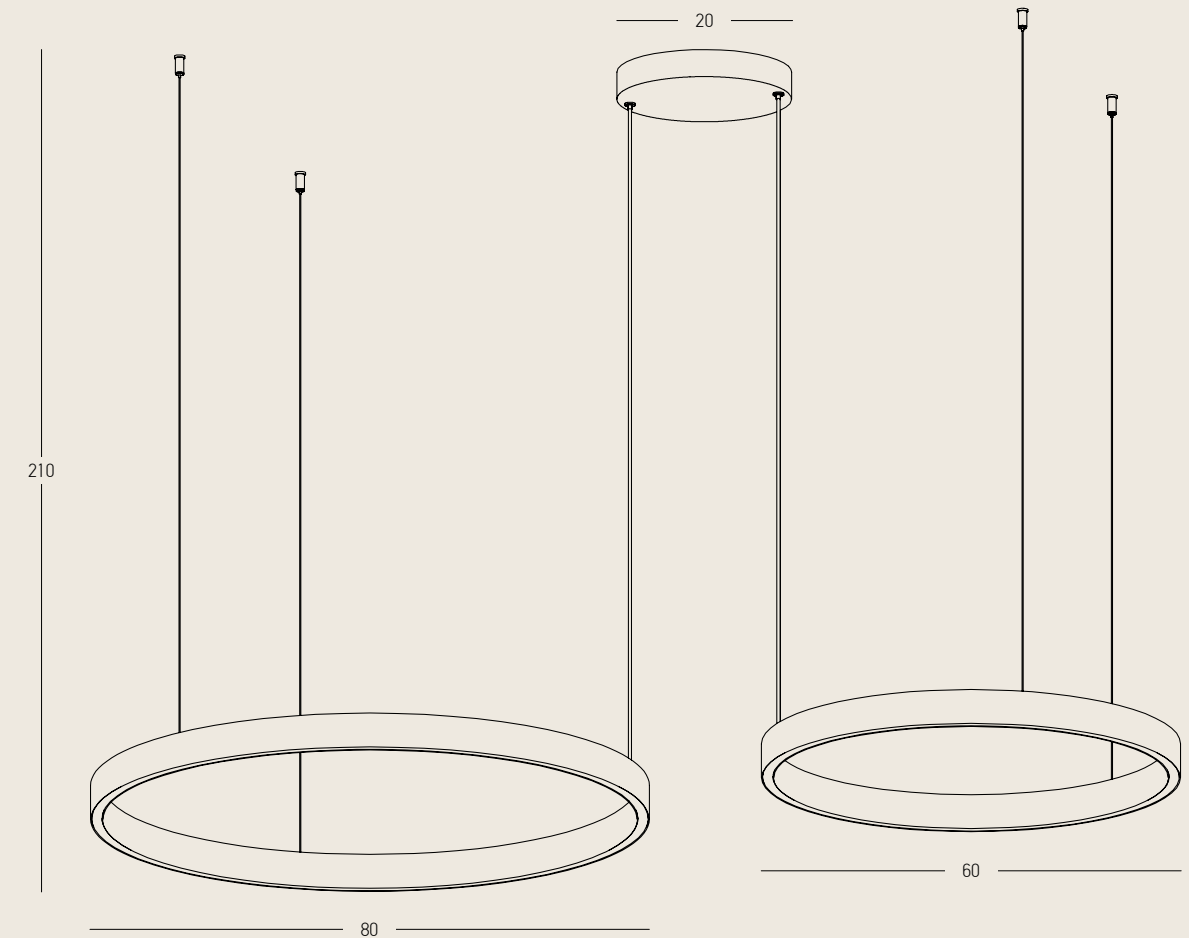

Power	118W
Input	220-240V, 50/60Hz
Color Temperature	3000K
Lumen	6294Lm
Cri	80
Dimensions	Ø: 60cm + Ø: 80cm H: 210cm
Base	Ø: 20cm H: 4cm
Dimmable Triac	○
Material	Aluminium - Acrylic
Special Feature	200cm Cable Adjustable Up-Down Light Profile 1.8x5cm
Color	Electroplate Brushed Nickel / Code 25373
Color	Sandy Black / Code 25372
Color	Electroplate Brushed Coffee / Code 25374