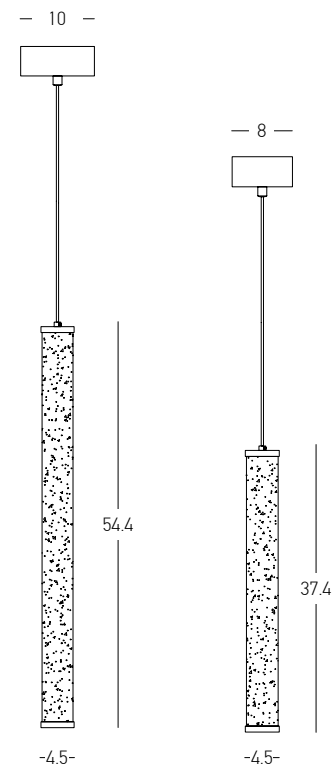

Crafted by Nature
Shaped by Design

01. MINERAL TEXTURES

Power 35W
 Input 220-240V, 50/60Hz
 Color Temperature 3000K
 Lumen 3600Lm
 Cri 90
 Dimensions Ø: 49cm H: 210cm
 Base Ø: 12cm H: 4cm
 Alabaster Ø: 49cm H: 5.5cm
 Dimmable Triac
 Material Metal - Alabaster
 Special Feature 200cm Cable Adjustable
 Color Brass-Natural Alabaster / **Code 2543**

Power 45W
 Input 220-240V, 50/60Hz
 Color Temperature 3000K
 Lumen 4800Lm
 Cri 90
 Dimensions Ø: 64cm H: 210cm
 Base Ø: 18cm H: 4cm
 Alabaster Ø: 64cm H: 5.5cm
 Dimmable Triac
 Material Metal - Alabaster
 Special Feature 200cm Cable Adjustable
 Color Brass-Natural Alabaster / **Code 2544**

Power 25W
 Input 220-240V, 50/60Hz
 Color Temperature 3000K
 Lumen 2400Lm
 Cri 90
 Dimensions Ø: 34cm H: 210cm
 Base Ø: 10cm H: 4cm
 Alabaster Ø: 34cm H: 5.5cm
 Dimmable Triac
 Material Metal - Alabaster
 Special Feature 200cm Cable Adjustable
 Color Brass-Natural Alabaster / **Code 2542**

ALABASTER DIMENSIONS

- Ø: 4.5cm W: 52.4cm (1pc)
- Ø: 4.5cm W: 69.4cm (1pc)
- Ø: 4.5cm H: 37.4cm (2pcs)
- Ø: 4.5cm H: 54.4cm (1pc)

Power	93W
Input	220-240V, 50/60Hz
Color Temperature	3000K
Lumen	6740Lm
Cri	90
Dimensions	L: 105cm H: 200cm
Base	L: 105cm W: 15cm H: 4cm
Dimmable Triac	☉
Material	Metal - Aluminium - Alabaster
Special Feature	200cm Cable Adjustable
Color	Sandy Black-Natural Alabaster / Code 25421