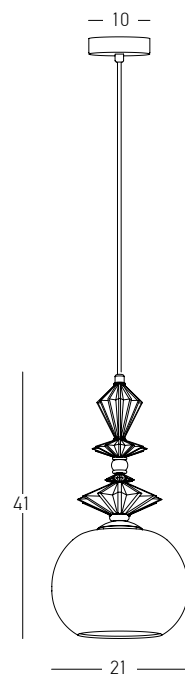

Bulb 1x E27
Power 40W MAX
Input 220-240V, 50/60Hz
Dimensions Ø: 13cm H: 48cm
Base Ø: 10cm H: 2.5cm
Opal Glass Ø: 13cm H: 24cm
Material Metal - Ceramic - Opal Glass
Special Feature 150cm Fabric Cable Adjustable
Color Antique Brass / **Code 22078**

Bulb 1x E27
Power 40W MAX
Input 220-240V, 50/60Hz
Dimensions Ø: 21cm H: 41cm
Base Ø: 10cm H: 2.5cm
Opal Glass Ø: 21cm H: 16cm
Material Metal - Ceramic - Opal Glass
Special Feature 150cm Fabric Cable Adjustable
Color Antique Brass / **Code 22079**