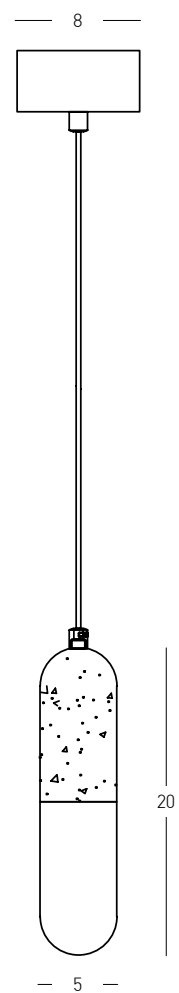

Power 7W
Input 220-240V, 50/60Hz
Color Temperature 3000K
Lumen 370Lm
Cri 90
Dimensions Ø: 5cm H: 20cm
Base Ø: 8cm H: 4cm
Dimmable Triac ☒
Material Metal - Aluminium - Alabaster
Special Feature 200cm Cable Adjustable
Color Brass-Natural Alabaster / **Code 2545**