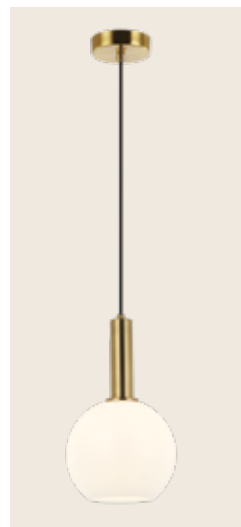

Bulb 1x E27
Power 40W MAX
Input 220-240V, 50/60Hz
Dimensions Ø: 20cm H: 33cm
Base Ø: 10cm H: 2.5cm
Glass Ø: 20cm H: 18cm
Material Metal - Opal Glass
Special Feature 150cm Fabric Cable Adjustable
Color Gold Matt / **Code 22071**