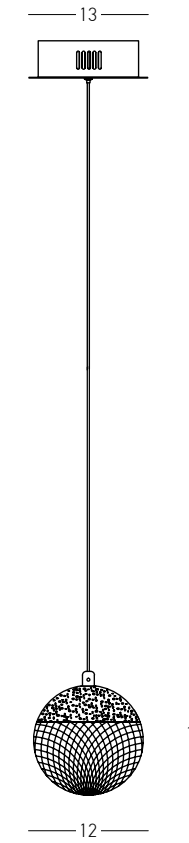

Power 9W
Input 220-240V, 50/60Hz
Color Temperature 3000K
Lumen 660Lm
Cri 80
Dimensions Ø: 12cm H: 13cm
Base Ø: 13cm H: 4cm
Globe Ø: 12cm
Non Dimmable ☒
Material Aluminium - Acrylic Globe
Special Feature 200cm Cable Adjustable
Color Gold / **Code 25323**