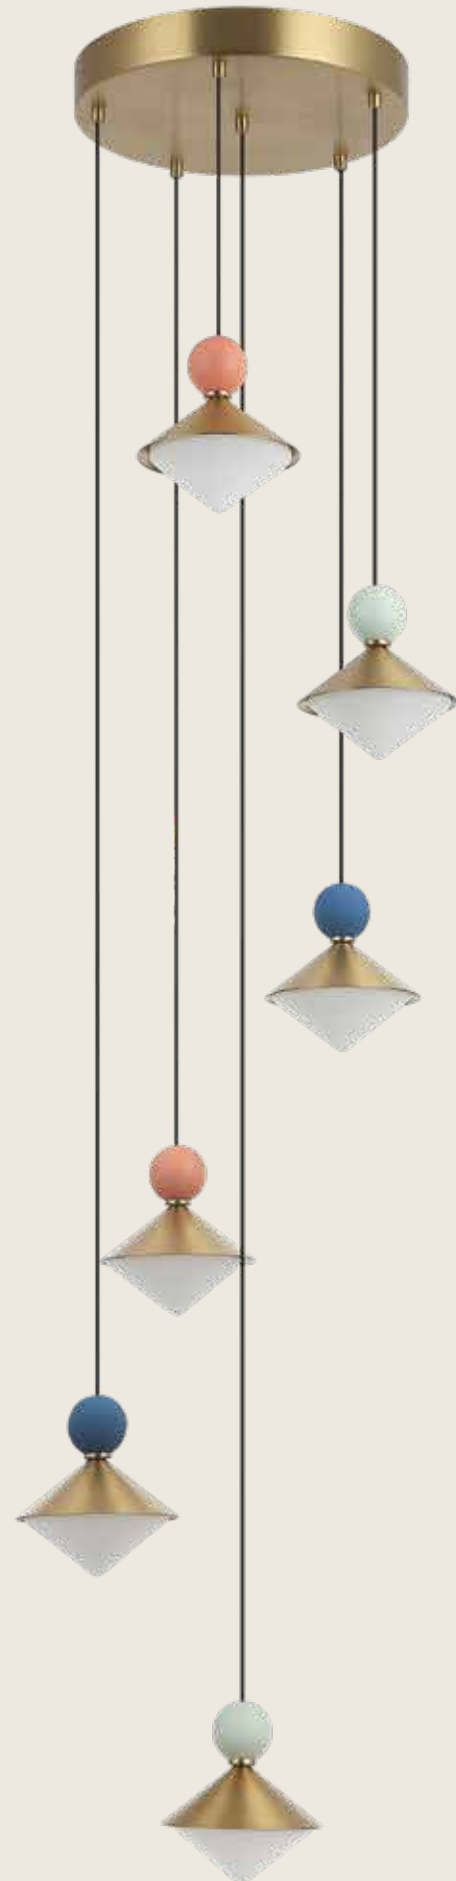

Power	40W
Input	220-240V, 50/60Hz
Color Temperature	3000K
Lumen	2400Lm
Cri	90
Dimensions	Ø: 39cm H: 320cm
Base	Ø: 30cm H: 4cm
Shades	Ø: 14cm H: 15.2cm
Dimmable Triac	☉
Material	Metal - Ceramic - Glass
Special Feature	300cm Cable Adjustable
Color	Brass-Beige Red-Pastel Grey Green- Pastel Blue / Code 25102