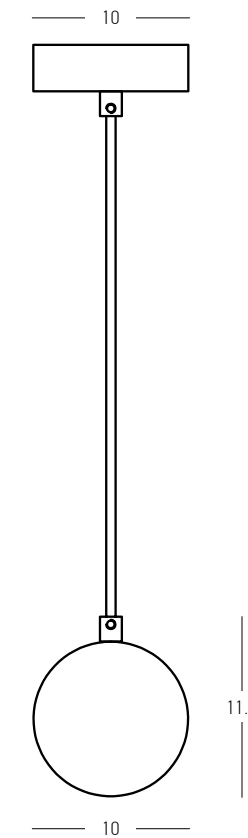

Power 3W
Input 220-240V, 50/60Hz
Color Temperature 3000K
Lumen 150Lm
Cri 80
Dimensions Ø: 10cm W: 3.5cm H: 11.6cm
Base Ø: 10cm H: 3cm
Non Dimmable ☒
Material Stone - Metal
Special Feature 200cm Fabric Cable Adjustable
Color Natural Stone-Gold / **Code 25336**