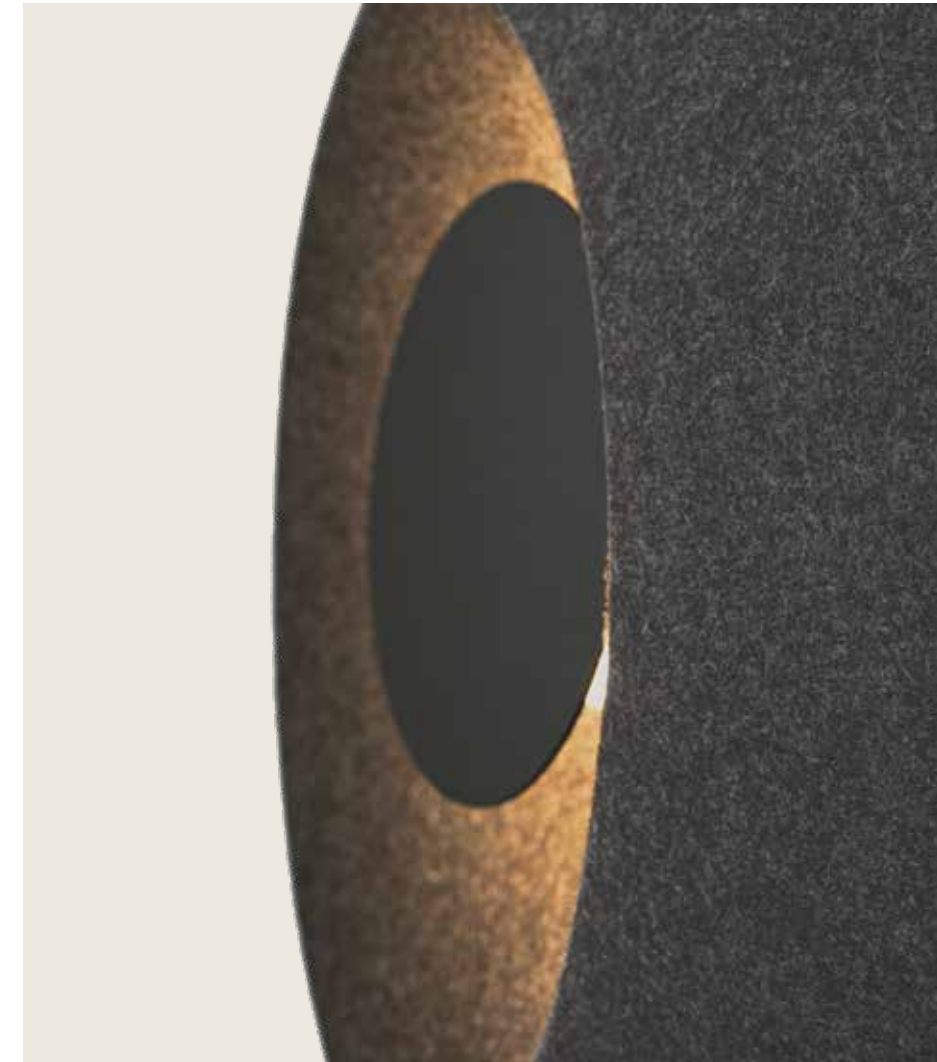

The Sound of Silence
Lighting that softens both sound and space.

02. ACOUSTIC