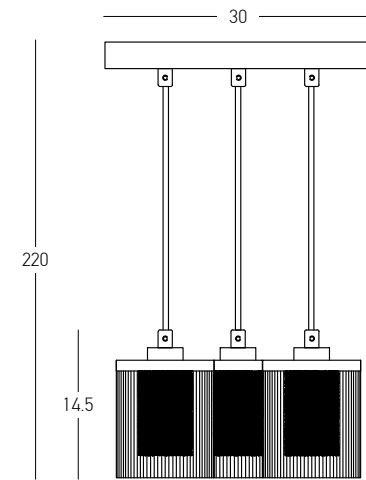

Power 20W
Input 220-240V, 50/60Hz
Color Temperature 3000K
Lumen 2214Lm
Cri 90
Dimensions Ø: 30cm H: 220cm
Glass Ø: 11cm H: 14.5cm
Base Ø: 30cm H: 3cm
Dimmable Triac ☐
Material Metal - Clear Glass - Opal Glass
Special Feature 200cm Cable Adjustable
Color Gold Matt / **Code 23021**