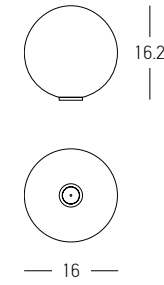

Surface Base Driver (Support 15-30W)

Power	MAX 30W
Input	220-240V, 50/60Hz
Dimensions	Ø: 14cm H: 205cm
Base	Ø: 14cm H: 4.5cm
Material	Metal
Color	Black Matt / Code 22230-B
Color	White Matt / Code 22230-W
Color	Gold Matt / Code 22230-G

Combination for Reference (MAX 30W)

Terminal Opal Glass

Power	5W
Input	220-240V, 50/60Hz
Color Temperature	3000K
Lumen	350Lm
Cri	90
Dimensions	Ø: 16cm H: 16.2cm
Dimmable Triac	⊙
Material	Metal - Aluminium - Glass
Special Feature	Up Connector
Color	Black Matt-Opal Glass / Code 22231-B1
Color	White Matt-Opal Glass / Code 22231-W1
Color	Gold Matt-Opal Glass / Code 22231-G1