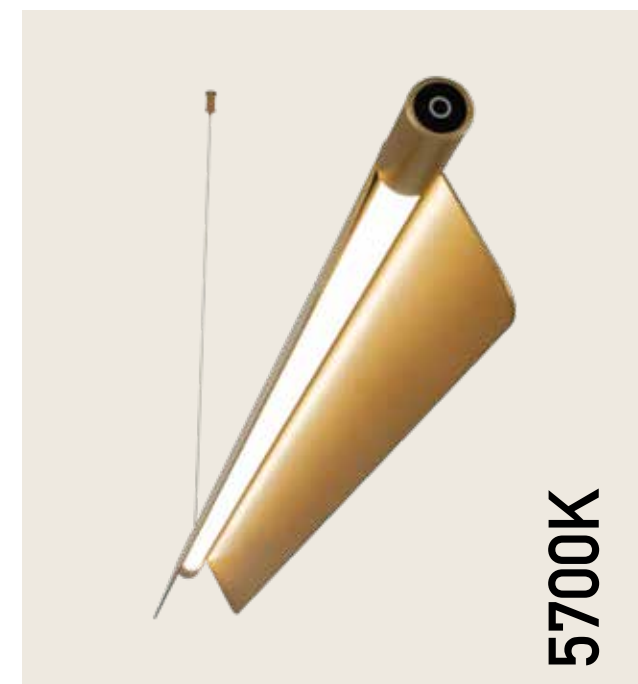

Power 22W
Input 220-240V, 50/60Hz
Color Temperature 3000K, 4000K, 5700K
Lumen 1584Lm, 1608Lm, 1627Lm
Cri 80
Dimensions L: 122cm W: 9cm H: 9cm
Base L: 26cm W: 6cm H: 3.5cm
Dimmable ☉
Material Metal - Aluminium - Acrylic
Special Feature 200cm Transparent Cable Adjustable
Dimming Switch / Change CCT
On the Lamp Tube
Movable Light Deflectors

Color Brushed Gold / **Code 25191**