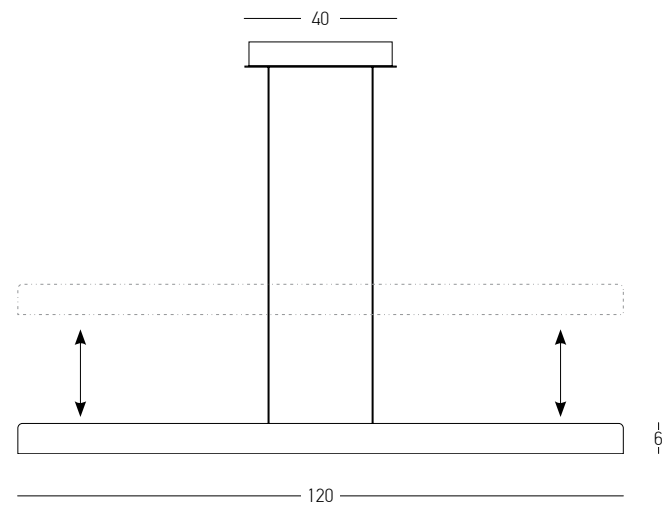

Power	40W
Input	220-240V, 50/60Hz
Color Temperature	3000K
Lumen	2350Lm
Cri	80
Dimensions	L: 120cm W: 1.2cm H: 6cm
Base	L: 40cm W: 6cm H: 5cm
Dimmable Triac	☉
Material	Metal - Aluminium - Silicon
Special Feature	200cm Cable Adjustable Up-Down Lighting Height adjustable via pull and release system
Color	Brushed Grey-Black / Code 25195