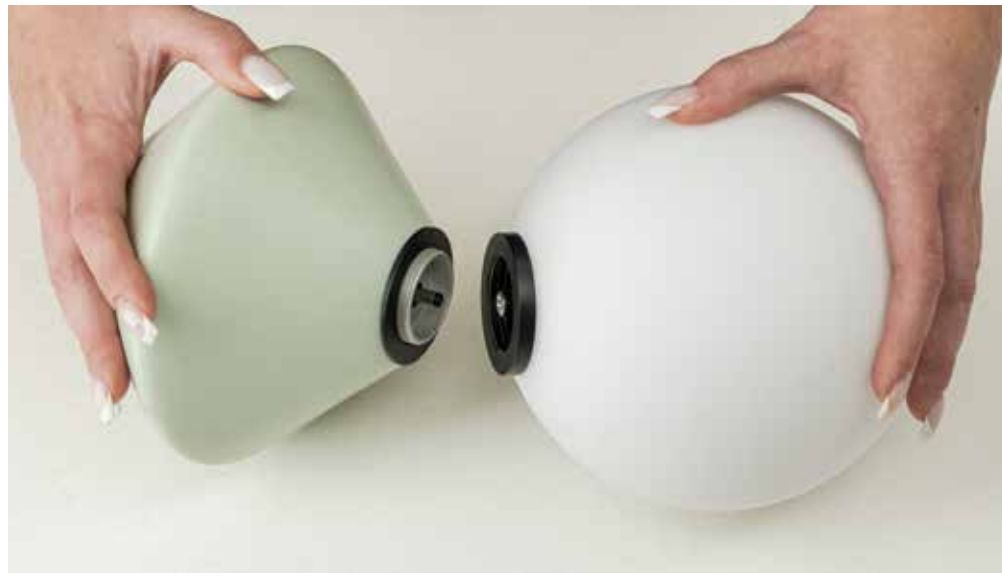

Shape the Light. Design the Mood
Modular elegance for limitless creativity