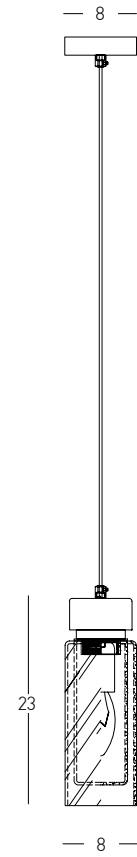

Bulb 1x E14 LED
Power 8W MAX
Input 220-240V, 50/60Hz
Dimensions Ø: 8cm H: 23cm
Base Ø: 8cm H: 2cm
Glass Ø: 8cm H: 18.5cm
Material Metal - Clear Glass - Frost White Glass
Special Feature 150cm Cable Adjustable
Color Sandy Black-Antique Brass / **Code 22137**