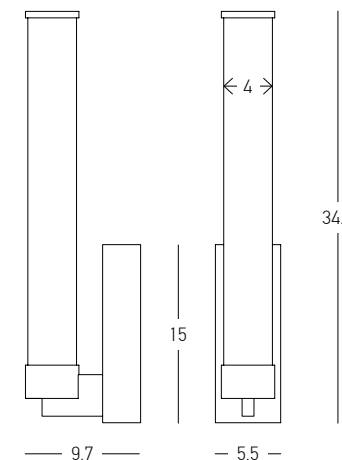

Power 9W
Input 220-240V, 50/60Hz
Color Temperature 3000K
Lumen 630Lm
Cri 90
Dimensions L: 9.7cm W: 5.5cm H: 34.6cm
Base L: 3.2cm W: 5.5cm H: 15cm
Dimmable Triac ☒
Material Metal - Acrylic - Clear Glass
Color Brushed Coffee / **Code 25444**
Color Brushed Gold / **Code 25445**