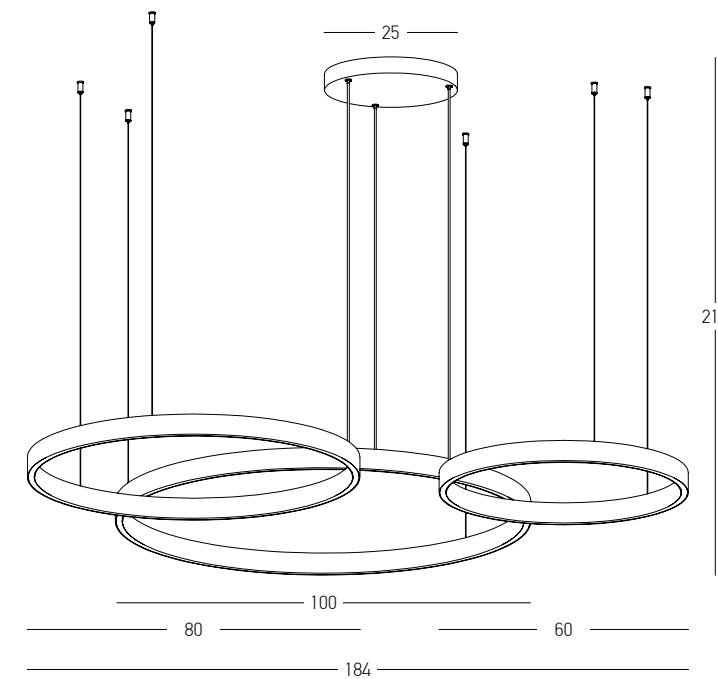

Power 174W
Input 220-240V, 50/60Hz
Color Temperature 3000K
Lumen 9357Lm
Cri 80
Dimensions Ø: 60cm + Ø: 80cm + Ø: 100cm H: 210cm
Base Ø: 25cm H: 4cm
Dimmable Triac ☉
Material Aluminium - Acrylic
Special Feature 200cm Cable Adjustable
Up-Down Light
Profile 1.8x5cm
Color Sandy Black / **Code 25375**