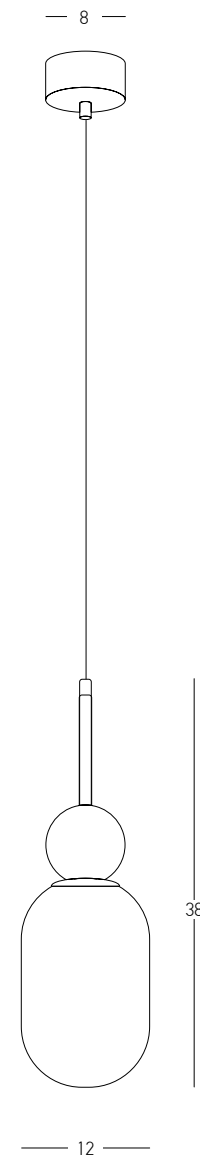

Bulb 1x E27
Power 40W MAX
Input 220-240V, 50/60Hz
Dimensions Ø: 12cm H: 38cm
Base Ø: 8cm H: 3.5cm
Material Metal - White Marble - Opal Glass
Special Feature 220cm Fabric Cable Adjustable
Color Black Matt-Gold Matt / **Code 22215**