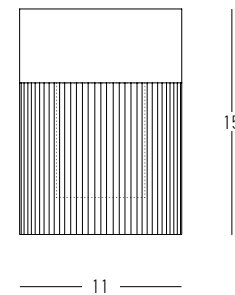

Power 9W
Input 220-240V, 50/60Hz
Color Temperature 3000K
Lumen 846Lm
Cri 90
Dimensions Ø: 11cm H: 15cm
Dimmable Triac ☐
Material Metal - Clear Glass - Opal Glass
Color Gold Matt / **Code 23017**