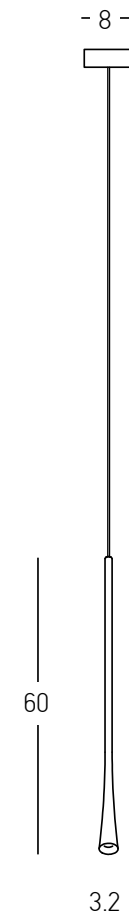

Power	6W
Input	220-240V, 50/60Hz
Color Temperature	3000K
Lumen	520Lm
Cri	90
Dimensions	Ø: 1cm Ø: 3.2cm H: 60cm
Base	Ø: 8cm H: 3.2cm
Non Dimmable	☒
Material	Aluminium
Beam Angle	18°
Special Feature	100cm Cable Adjustable
Color	Brass-Black Matt / Code 20143
Color	Black Matt / Code 20142