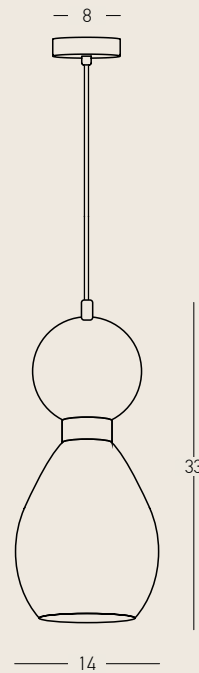

Bulb 1x E14
Power 15W MAX
Input 220-240V, 50/60Hz
Dimensions Ø: 14cm H: 33cm
Base Ø: 8cm H: 3.5cm
Shade Ø: 14cm H: 19cm
Material Brass - Gypsum - Marble
Special Feature 200cm Fabric Cable Adjustable
Color Sandy Black-Brass-Green Marble / **Code 23237**