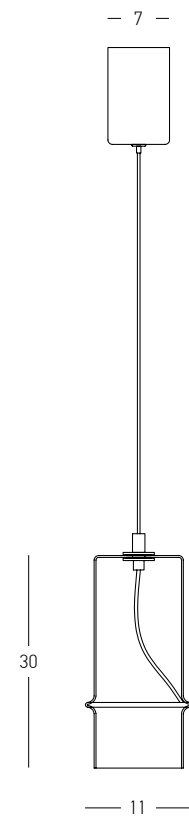

Power 6W
Input 220-240V, 50/60Hz
Color Temperature 3000K
Lumen 300Lm
Cri 90
Dimensions Ø: 11cm H: 30cm
Base Ø: 7cm H: 12cm
Dimmable Step Dimming 10%-40%-100%
Material Metal - Glass
Special Feature 180cm Cable Adjustable
Color Sandy Black-Champagne Glass / **Code 2532**
Color Sandy Black-Smoked Glass / **Code 2533**