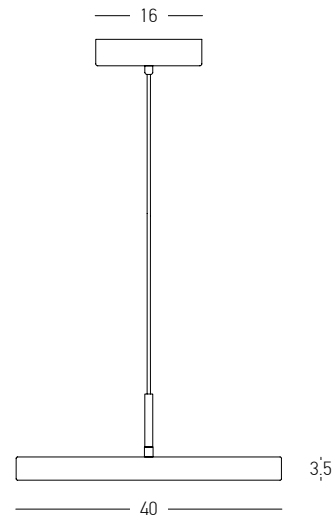

Power 17W
Input 220-240V, 50/60Hz
Color Temperature 3000K
Lumen 1582Lm
Cri 80
Dimensions Ø: 40cm H: 3.5cm
Base Ø: 16cm H: 4cm
Dimmable Triac ☐
Material Metal - Aluminium - Acrylic
Special Feature 200cm Fabric Cable Adjustable
Color Black Matt-Brushed Brass / **Code 25145**
White Matt-Brushed Brass / **Code 25146**