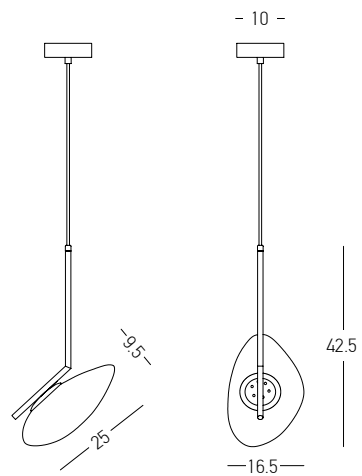

Power 5W
Input 220-240V, 50/60Hz
Color Temperature 3000K
Lumen 400Lm
Cri 80
Dimensions L: 16.5cm W: 25cm H: 42.5cm
Base Ø: 10cm H: 2.5cm
Non Dimmable ☒
Material Metal - Aluminium - Opal Glass
Special Feature 180cm Cable Adjustable
Color Black Matt / **Code 20254**
Color Gold Matt / **Code 20255**