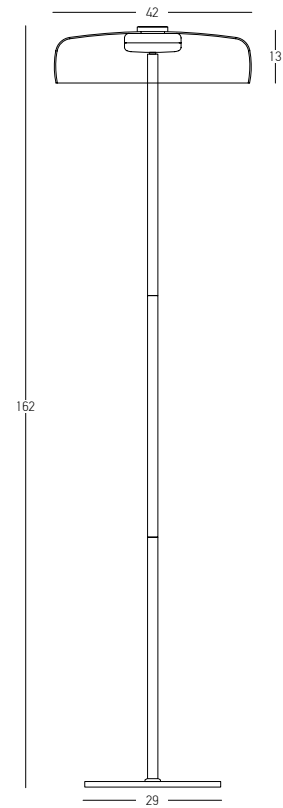

Power 15W
Input 220-240V, 50/60Hz
Color Temperature 3000K
Lumen 1554Lm
Cri 80
Dimensions Ø: 42cm H: 162cm
Glass Ø: 42cm H: 13cm
Base Ø: 29cm H: 1.5cm
Non Dimmable ☒
Material Metal - Smoked Glass
Special Feature 150cm Cable Available
Movable Shade

Color Black Matt / **Code 23055**

Power 15W
Input 220-240V, 50/60Hz
Color Temperature 3000K
Lumen 1554Lm
Cri 80
Dimensions Ø: 42cm H: 52cm
Glass Ø: 42cm H: 13cm
Base Ø: 29cm H: 1cm
Non Dimmable ☒
Material Metal - Smoked Glass
Special Feature 150cm Cable Available
Movable Shade

Color Black Matt / **Code 23054**