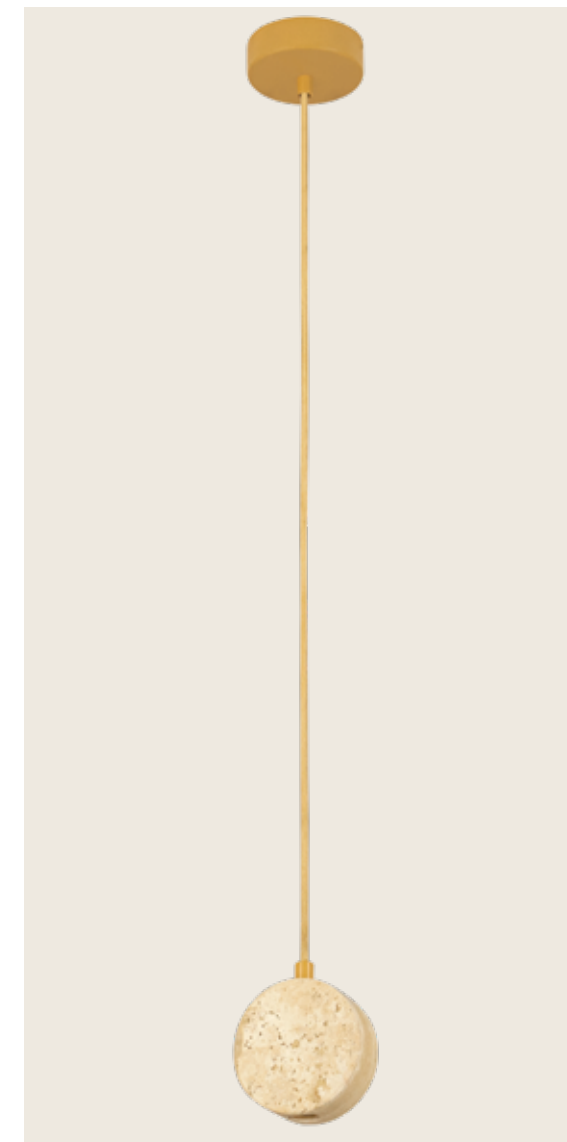

Power 3W
Input 220-240V, 50/60Hz
Color Temperature 3000K
Lumen 150Lm
Cri 80
Dimensions Ø: 10cm W: 3.5cm H: 11.6cm
Base Ø: 10cm H: 3cm
Non Dimmable ☒
Material Stone - Metal
Special Feature 200cm Fabric Cable Adjustable
Color Natural Stone-Gold / **Code 25336**