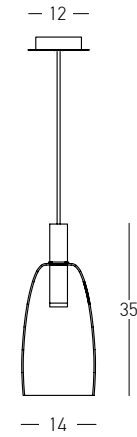

Power 7W
Input 220-240V, 50/60Hz
Color Temperature 3000K
Lumen 450Lm
Cri 80
Dimensions Ø: 14cm H: 35cm
Base Ø: 12cm H: 2.5cm
Non Dimmable ☒
Material Aluminium - Glass - Acrylic
Special Feature 150cm Cable Adjustable
Color Gold Matt-Clear Glass / **Code 1966**
Color Black Matt-Smoked Grey / **Code 1965**