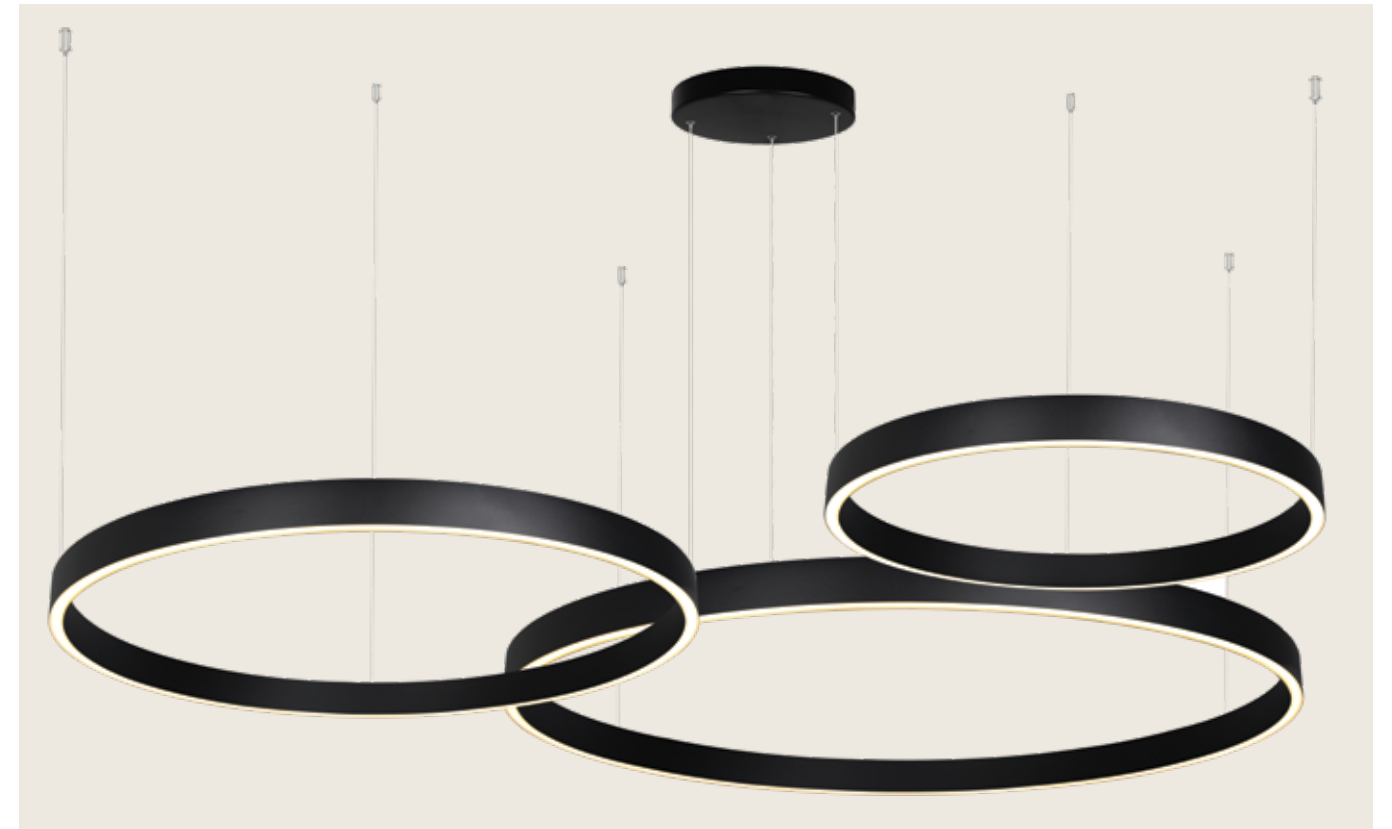

Power 88W
Input 220-240V, 50/60Hz
Color Temperature 3000K
Lumen 4620Lm
Cri 80
Dimensions Ø: 100cm H: 210cm
Base Ø: 7cm H: 20cm
Dimmable Triac ☉
Material Aluminium - Acrylic
Special Feature 200cm Cable Adjustable
Up-Down Light
Profile 1.8x5cm
Color Sandy Black / **Code 25371**