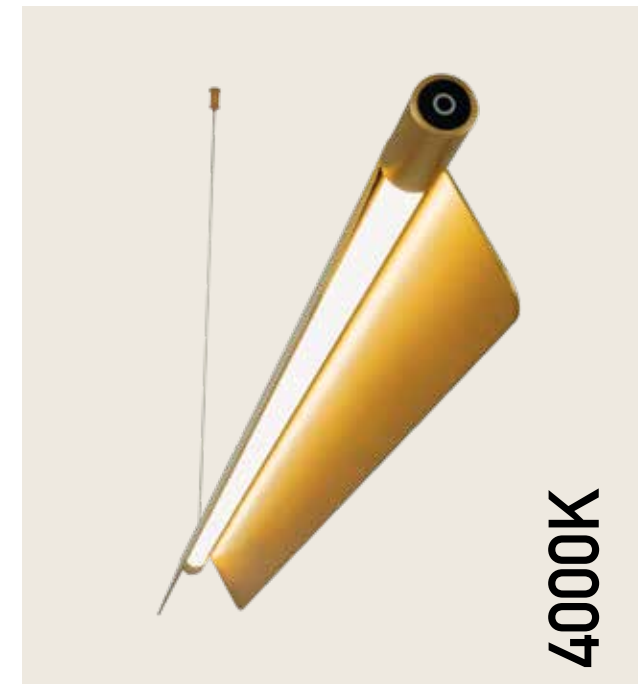

Power 22W
Input 220-240V, 50/60Hz
Color Temperature 3000K, 4000K, 5700K
Lumen 1584Lm, 1608Lm, 1627Lm
Cri 80
Dimensions L: 122cm W: 9cm H: 9cm
Base L: 26cm W: 6cm H: 3.5cm
Dimmable ☉
Material Metal - Aluminium - Acrylic
Special Feature 200cm Transparent Cable Adjustable
Dimming Switch / Change CCT
On the Lamp Tube
Movable Light Deflectors

Color Brushed Gold / **Code 25191**