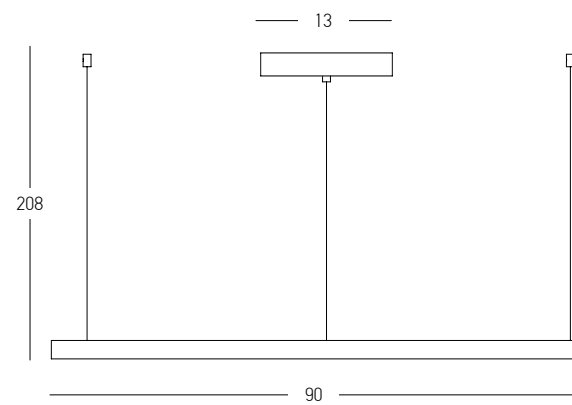

Power	45W
Input	220-240V, 50/60Hz
Color Temperature	3000K
Lumen	3242Lm
Cri	80
Dimensions	Ø: 90cm H: 208cm
Base	Ø: 13cm H: 3cm
Dimmable Triac	○
Material	Aluminium - Silicon
Special Feature	200cm Cable Adjustable Profile L: 2.5cm H: 4cm
Color	Gold Matt / Code 23034
Color	Black Matt / Code 23035