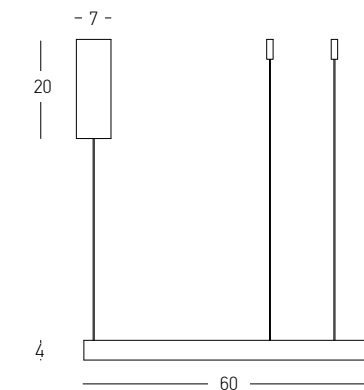

Power 34W
Input 220-240V, 50/60Hz
Color Temperature 3000K
Lumen 2280Lm
Cri 80
Dimensions Ø: 60cm H: 4cm
Base Ø: 7cm H: 20cm
Dimmable Triac ☒
Material Aluminium - Acrylic
Special Feature 210cm Cable Adjustable
Profile 4x2cm
Color Brushed Gold Matt / **Code 2006**