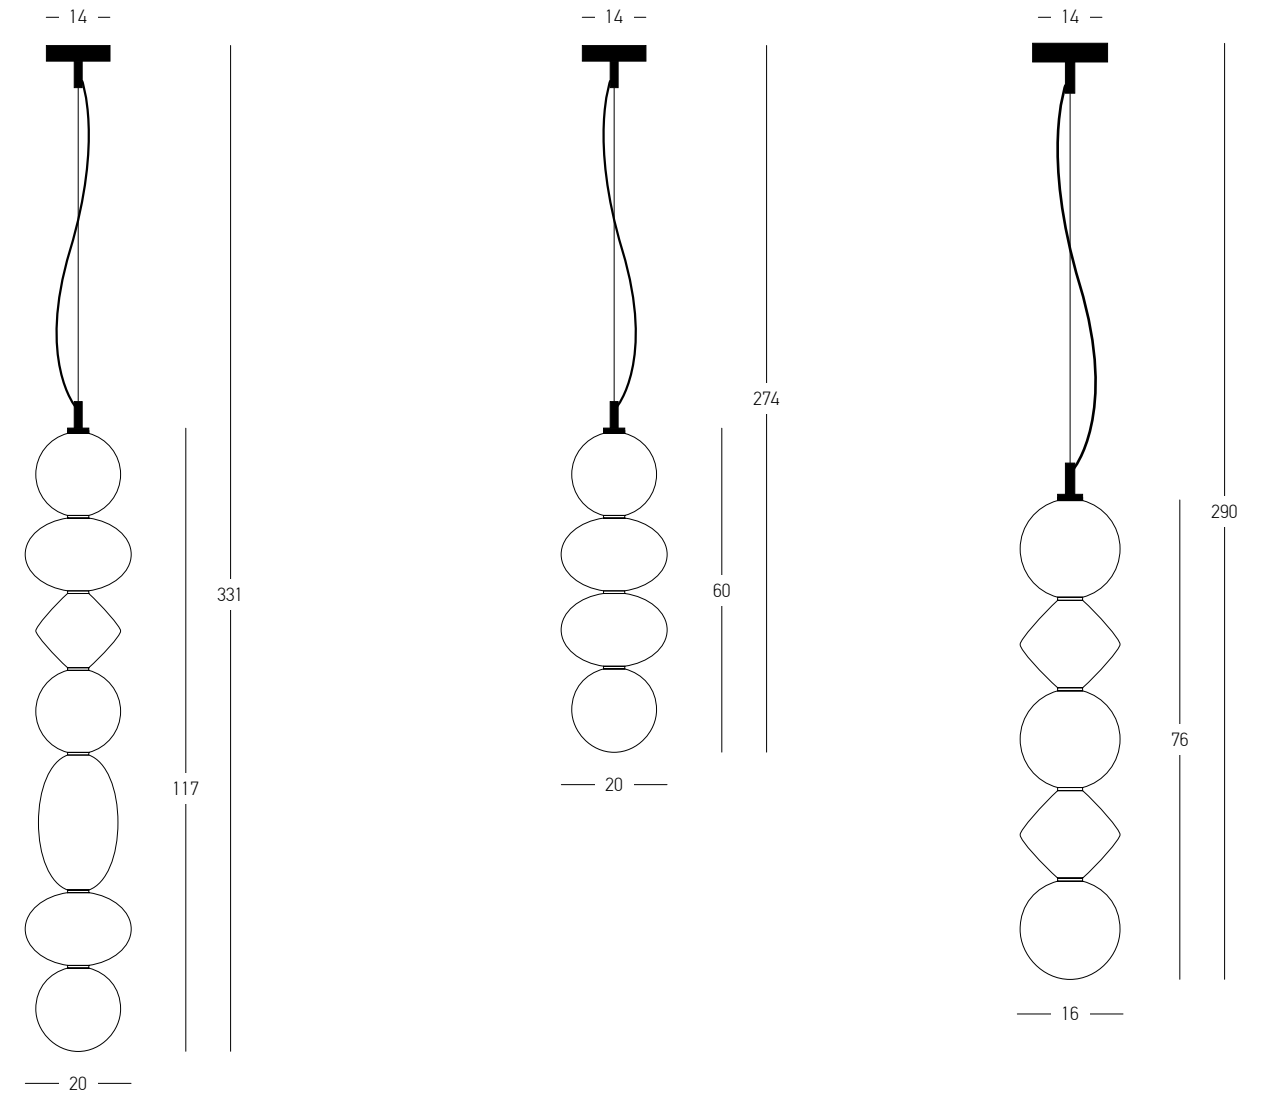

Step by Step: Build Your Ceramic Suspension Light