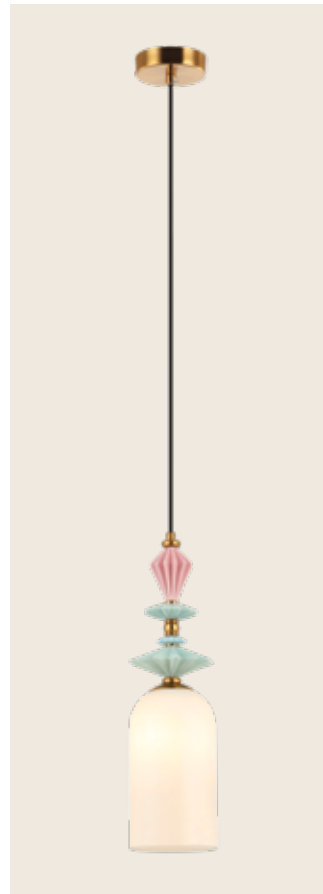

Bulb 1x E27
Power 40W MAX
Input 220-240V, 50/60Hz
Dimensions Ø: 13cm H: 48cm
Base Ø: 10cm H: 2.5cm
Opal Glass Ø: 13cm H: 24cm
Material Metal - Ceramic - Opal Glass
Special Feature 150cm Fabric Cable Adjustable
Color Antique Brass / **Code 22078**

Bulb 1x E27
Power 40W MAX
Input 220-240V, 50/60Hz
Dimensions Ø: 21cm H: 41cm
Base Ø: 10cm H: 2.5cm
Opal Glass Ø: 21cm H: 16cm
Material Metal - Ceramic - Opal Glass
Special Feature 150cm Fabric Cable Adjustable
Color Antique Brass / **Code 22079**