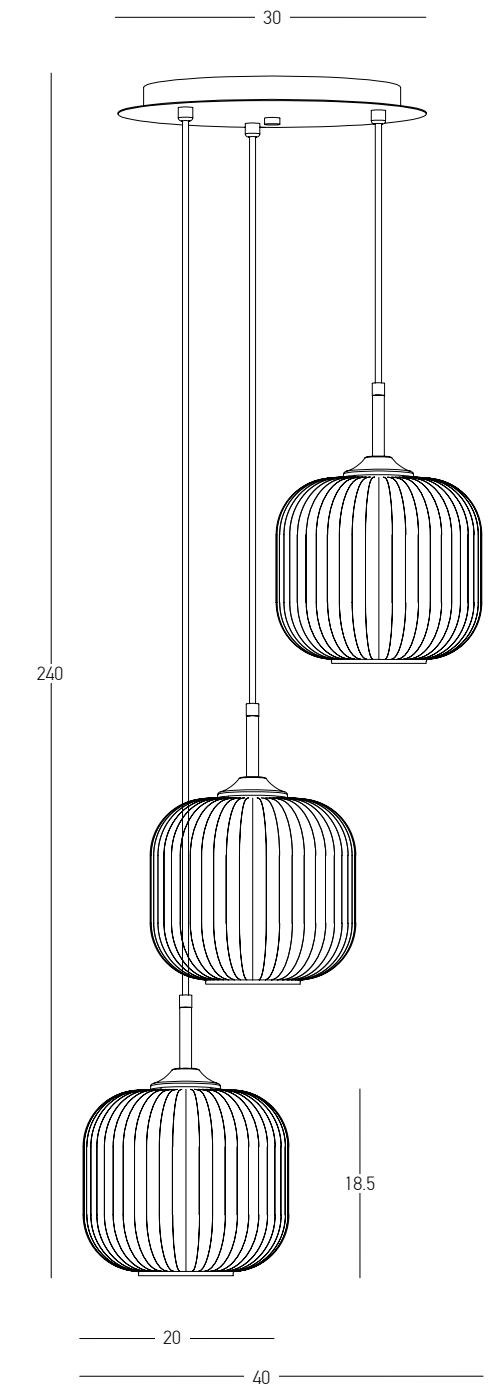

Bulb	3x E27
Power	40W MAX
Input	220-240V, 50/60Hz
Dimensions	Ø: 40cm H: 240cm
Base	Ø: 30cm H: 2.5cm
Glass	Ø: 20cm H: 18.5cm
Material	Metal - Glass
Special Feature	150cm Fabric Cable Adjustable
Color	Clear, Smoked, Champagne Glass Antique Brass / Code 22073