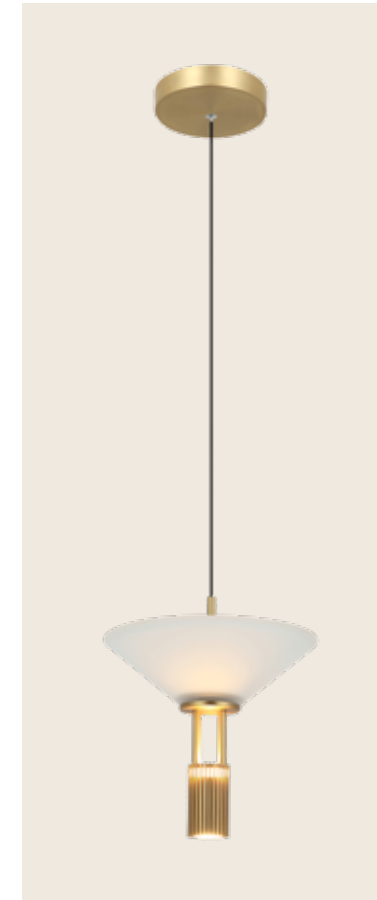

Power	10W
Input	220-240V, 50/60Hz
Color Temperature	3000K
Lumen	780Lm
Cri	90
Dimensions	Ø: 21cm H: 19.5cm
Base	Ø: 11cm H: 3cm
Dimmable Triac	☉
Material	Aluminium - Glass
Special Feature	200cm Cable Adjustable Up-Down Lighting
Color	Black Matt / Code 23198
Color	Gold Matt / Code 23199