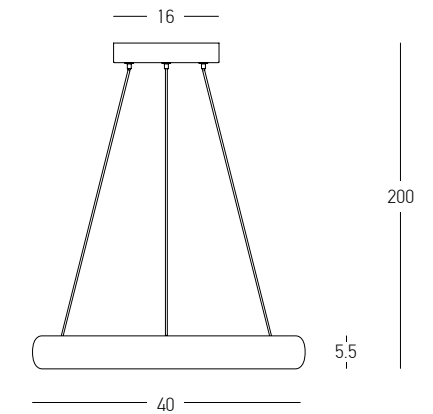

Power 32W
Input 220-240V, 50/60Hz
Color Temperature 3000K
Lumen 1800Lm
Cri 80
Dimensions Ø: 40cm H: 5.5cm
Base Ø: 16cm H: 3.5cm
Dimmable Triac ☐
Material Aluminium - Acrylic
Special Feature 200cm Cable Adjustable
Color Sandy Black / **Code 2044**
Color Sandy White / **Code 2045**
Color Brushed Gold Matt / **Code 2046**