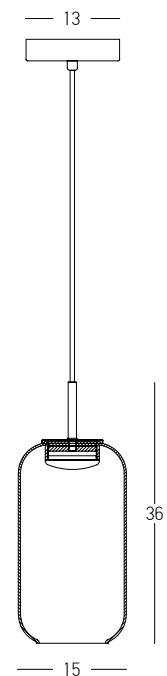

Power 12W
Input 220-240V, 50/60Hz
Color Temperature 3000K
Lumen 780Lm
Cri 80
Dimensions Ø: 15cm H: 36cm
Base Ø: 13cm H: 3cm
Non Dimmable
Material Metal - Glass
Special Feature 200cm Fabric Cable Adjustable
Color Black Matt-Gold Glass / **Code 23218**
Color Black Matt-Copper Glass / **Code 23219**
Color Black Matt-Smoked Glass / **Code 23217**