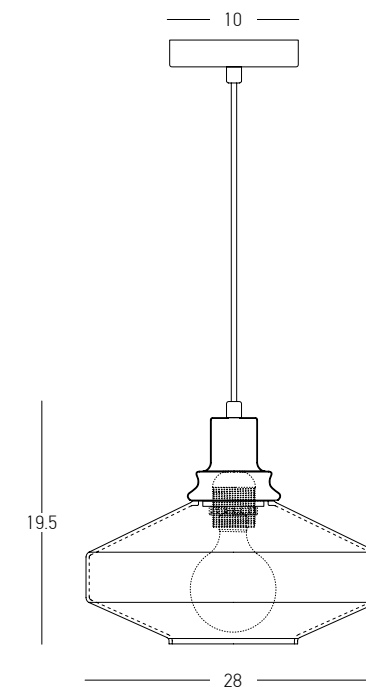

Bulb 1x E27
Power 40W MAX
Input 220-240V, 50/60Hz
Dimensions Ø: 28cm H: 19.5cm
Base Ø: 10cm H: 2.5cm
Material Metal - Smoked Glass
Special Feature 150cm Cable Adjustable
Color Anodised Dark Grey-Smoked Glass / **Code 23012**