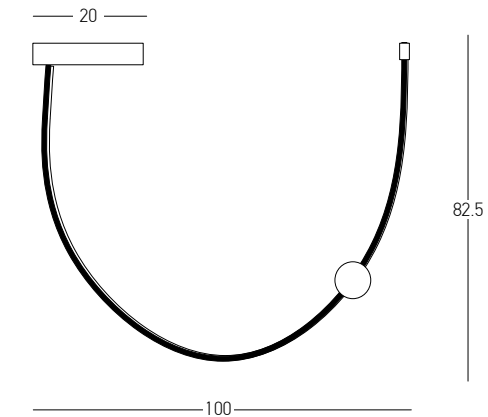

Power 19W
Input 220-240V, 50/60Hz
Color Temperature 3000K
Lumen 1550Lm
Cri 90
Dimensions L: 100cm W: 10cm H: 82.5cm
Base L: 20cm W: 6cm H: 3.5cm
Dimmable Triac ☒
Material Aluminium - Silicon - Opal Glass
Special Feature Opal Glass Ø: 10cm
Lighting Tube Ø: 1.5cm
Color Gold Matt / **Code 22250**