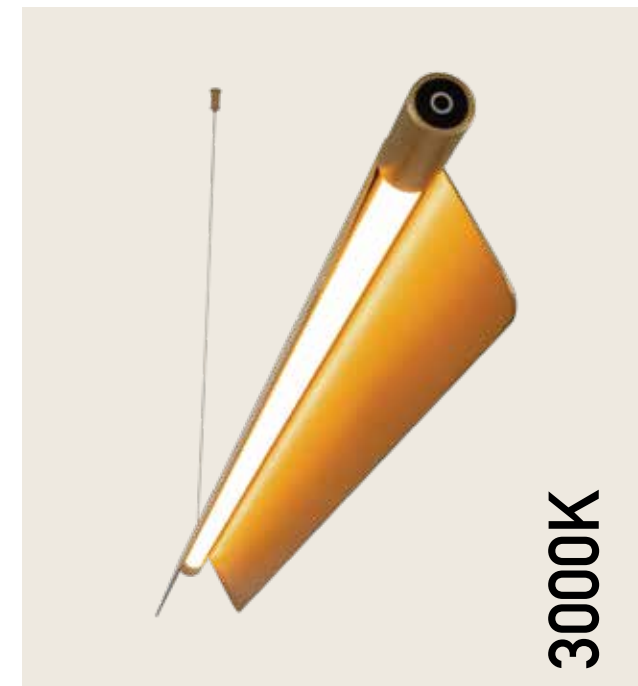

Power 22W
Input 220-240V, 50/60Hz
Color Temperature 3000K, 4000K, 5700K
Lumen 1584Lm, 1608Lm, 1627Lm
Cri 80
Dimensions L: 122cm W: 9cm H: 9cm
Base L: 26cm W: 6cm H: 3.5cm
Dimmable ☉
Material Metal - Aluminium - Acrylic
Special Feature 200cm Transparent Cable Adjustable
Dimming Switch / Change CCT
On the Lamp Tube
Movable Light Deflectors

Color Brushed Gold / **Code 25191**