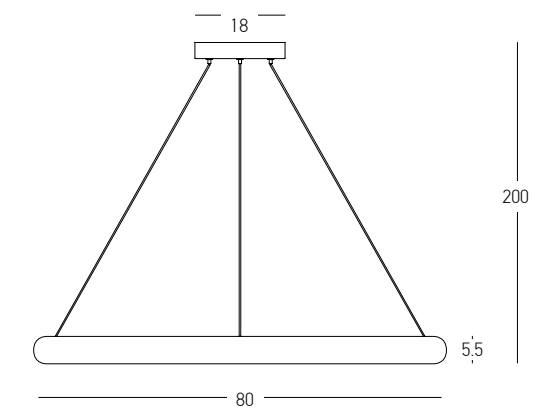

Power 60W
Input 220-240V, 50/60Hz
Color Temperature 3000K
Lumen 4800Lm
Cri 80
Dimensions Ø: 80cm H: 5.5cm
Base Ø: 18cm H: 3.5cm
Dimmable Triac ☐
Material Aluminium - Acrylic
Special Feature 200cm Cable Adjustable
Color Sandy Black / **Code 2060**
Color Sandy White / **Code 2061**
Color Brushed Gold Matt / **Code 2062**