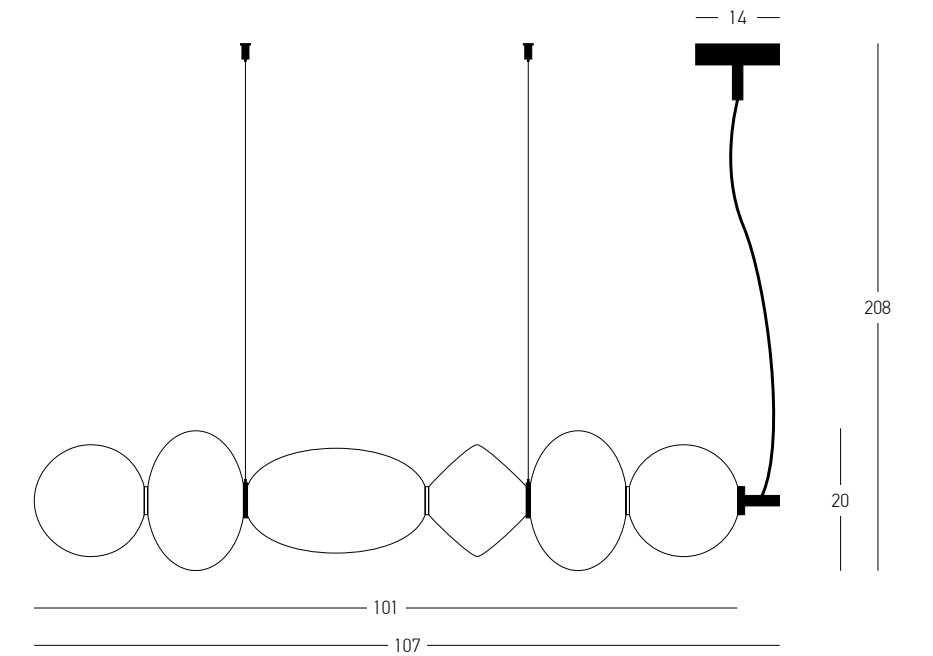

Shape Your Light: Modular Ceramic Suspension System