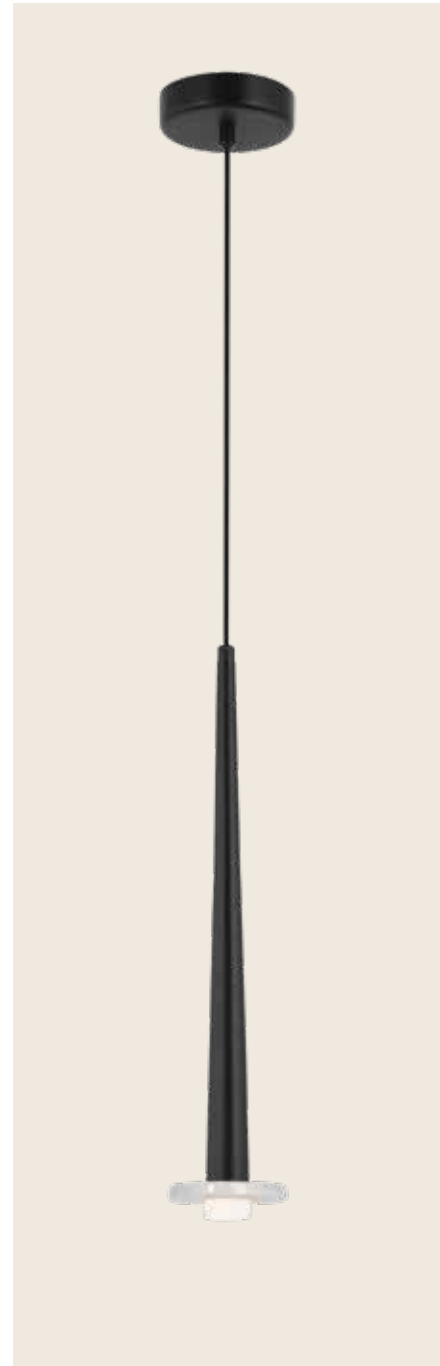

Power	6W
Input	220-240V, 50/60Hz
Color Temperature	3000K
Lumen	465Lm
Cri	90
Dimensions	Ø: 7cm H: 40cm
Base	Ø: 10cm H: 2.5cm
Non Dimmable	☒
Material	Metal - Aluminium - Acrylic - Marble
Special Feature	150cm Cable Adjustable
Color	Sandy Black-White Marble / Code 22110
Color	Gold Matt-White Marble / Code 22111