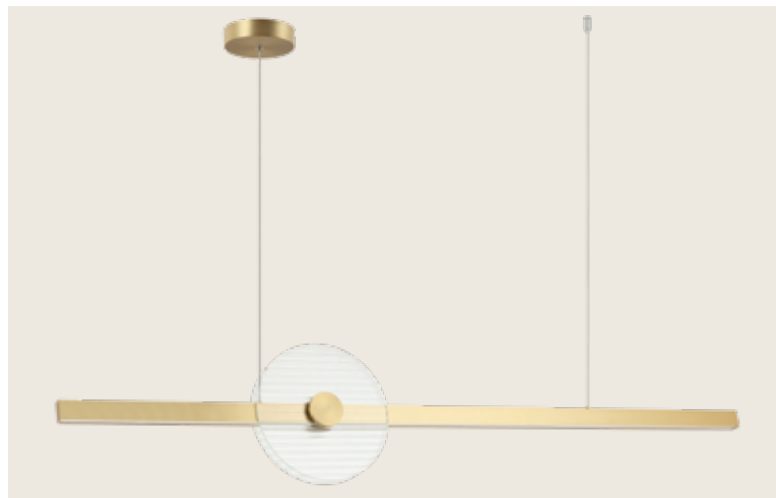

Power 20W
Input 220-240V, 50/60Hz
Color Temperature 3000K
Lumen 1390Lm
Cri 80
Dimensions L: 120.7cm W: 5cm H: 22cm
Base Ø: 12.4cm H: 3cm
Dimmable Triac ☐
Material Metal - Glass - Aluminium
Special Feature 200cm Cable Adjustable
Profile W: 3cm H: 2cm
Color Black-Smoked Glass / **Code 25425**
Color Gold-Clear Glass / **Code 25426**