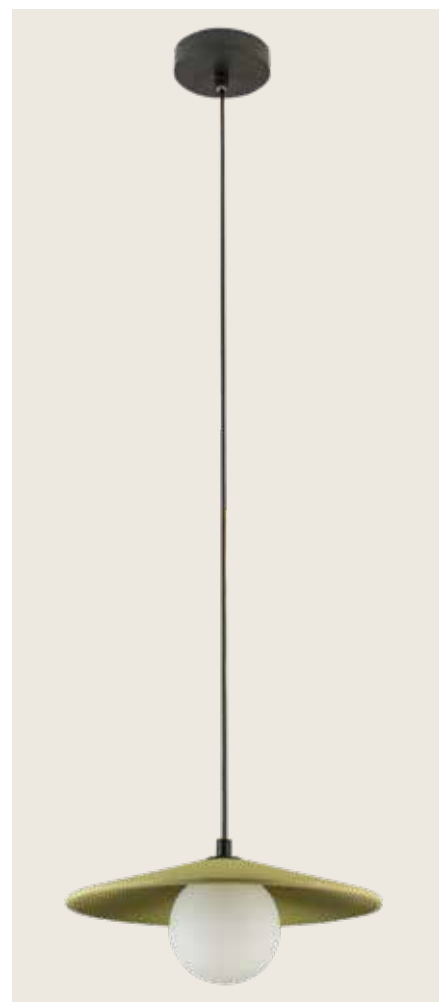

Bulb 1x G9 LED
Power 9W MAX
Dimensions Ø: 28.5cm H: 11cm
Base Ø: 10cm H: 2.5cm
Opal Glass Ø: 10cm
Material Metal - Clay - Opal Glass
Special Feature 180cm Cable Adjustable
Color Olive Green-Black / **Code 2597**
Color Terracotta-Black / **Code 2598**