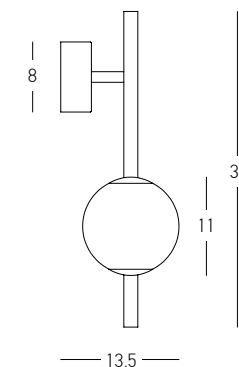

Power	7W
Input	220-240V, 50/60Hz
Color Temperature	3000K
Lumen	600Lm
Cri	80
Dimensions	L: 13.5cm H: 37cm
Base	Ø: 8cm L: 3.5cm
Non Dimmable	☒
Material	Metal - Opal Glass
Special Feature	Glass Ø: 11cm
Color	Black Matt / Code 20133