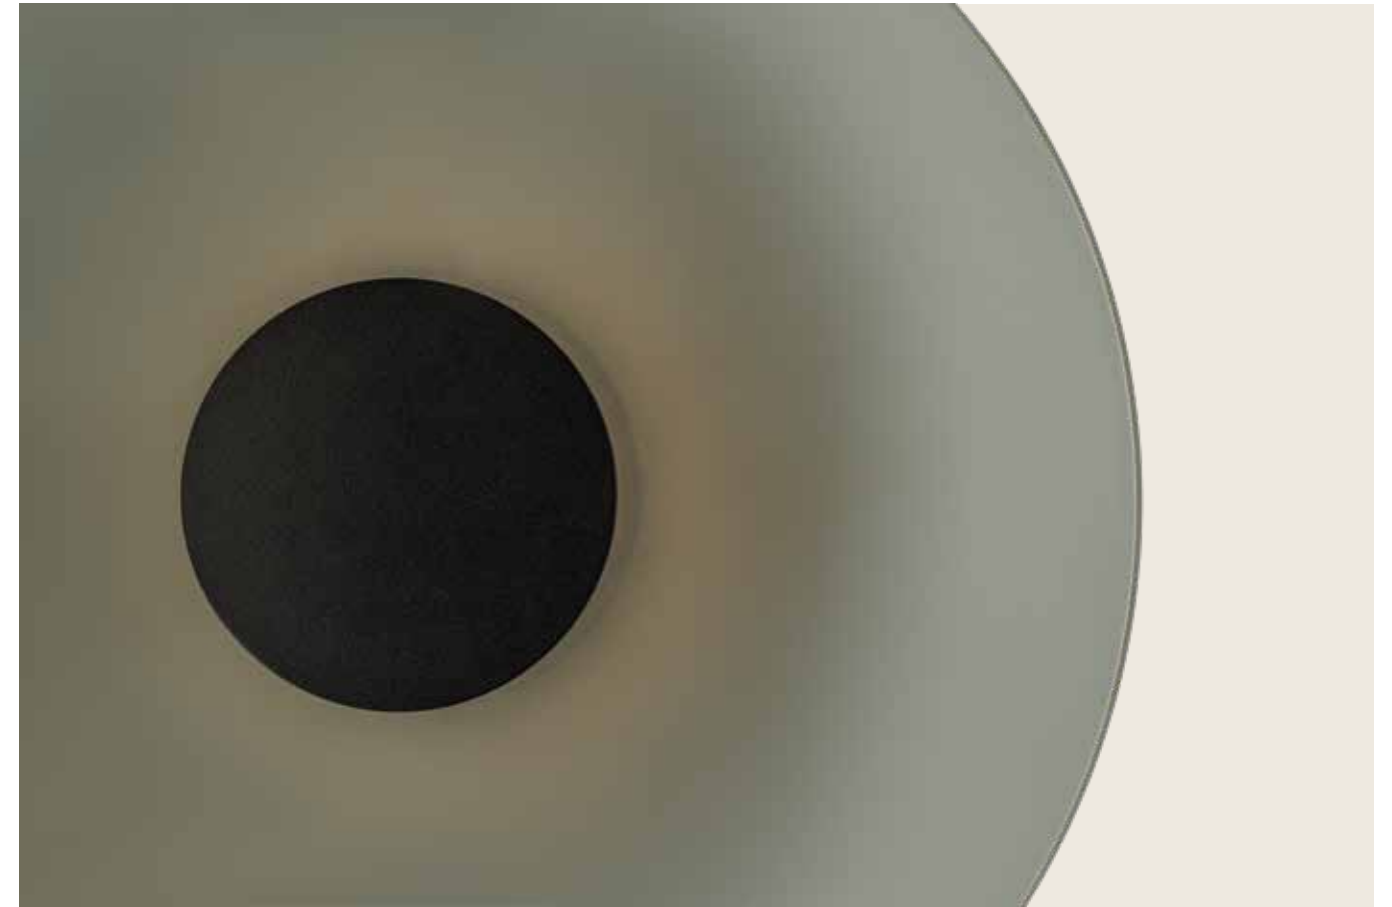

Power	22W
Input	220-240V, 50/60Hz
Color Temperature	2700K | 3000K
Lumen	445Lm
Cri	90
Dimensions	Ø: 50cm L: 8.5cm
Base	Ø: 12cm L: 2cm
Dimmable Triac	☉
Material	Aluminium - Glass
Color	Sandy Black-Tawny Glass / Code 25272
Color	Sandy Black-Smoked Glass / Code 25273