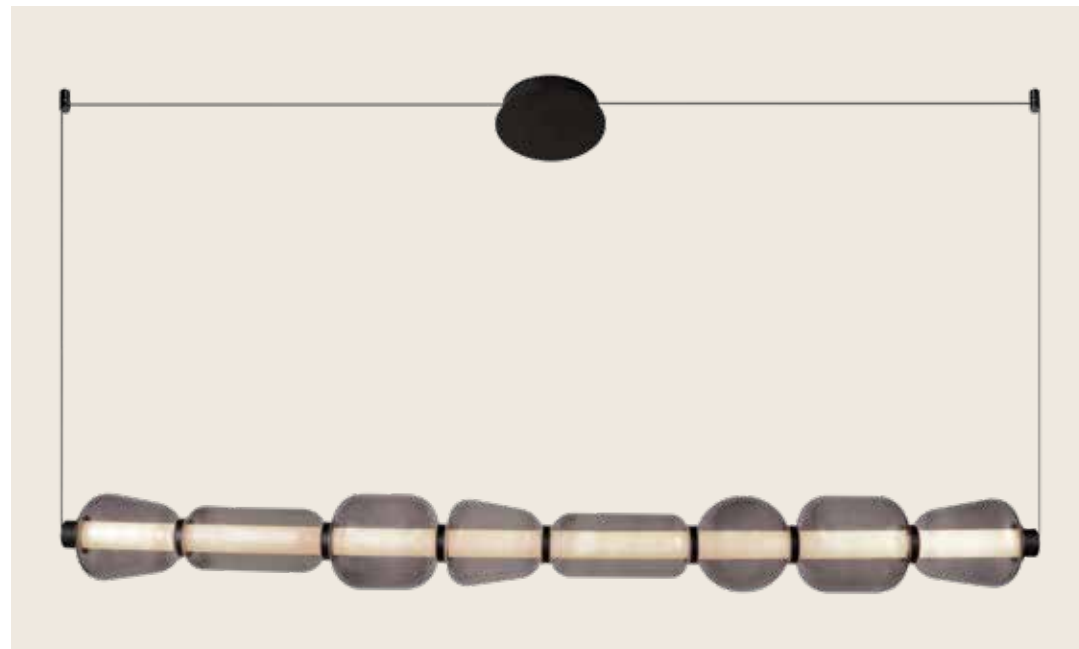

Power 37W
Input 220-240V, 50/60Hz
Color Temperature 3000K
Lumen 2211Lm
Cri 80
Dimensions L: 120cm W: 12cm H: 155cm
Base Ø: 16cm H: 4cm
Non Dimmable ☒
Material Metal - Acrylic - Glass
Special Feature 200cm Cable Adjustable
Color Gold Matt-Champagne Glass / **Code 23065**
Color Black Matt-Smoked Glass / **Code 23066**