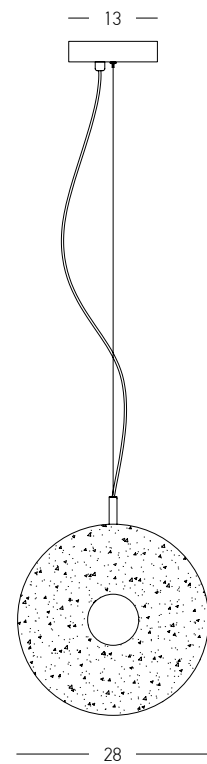

Power 8W
Input 220-240V, 50/60Hz
Color Temperature 3000K
Lumen 781Lm
Cri 80
Dimensions Ø: 28cm W: 5cm
Base Ø: 13cm H: 2.5cm
Non Dimmable ☒
Material Metal - Glass
Special Feature 200cm Cable Adjustable
Color Black Matt-Smoked Glass / **Code 23072**
Color Black Matt-Clear Glass / **Code 23073**