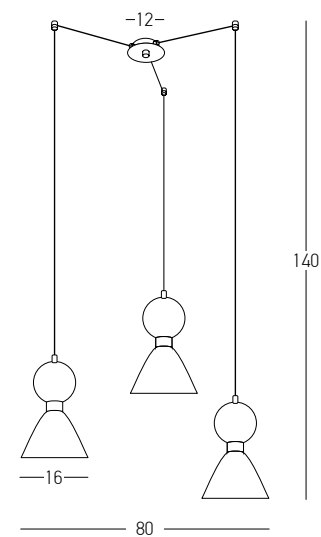

Bulb 3x E14
Power 15W MAX
Input 220-240V, 50/60Hz
Dimensions Ø: 80cm H: 140cm
Base Ø: 12cm H: 3cm
Shade Ø: 16cm H: 11cm
Material Brass - Gypsum - Marble
Special Feature 200cm Fabric Cable Adjustable
Color Sandy Black-Brass-Green Marble / Code 23250
Color Sandy Black-Brass-Black Marble / Code 23249