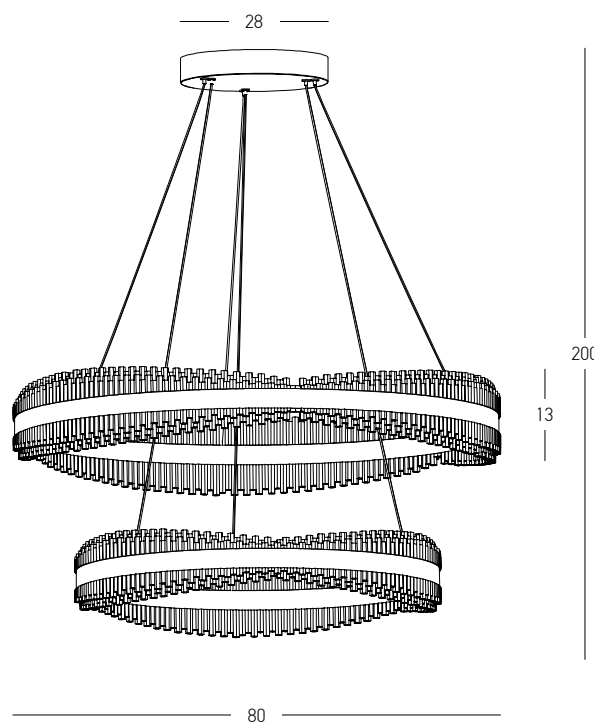

Crystalline Elegance
Exquisite crystal lighting that transforms light
into pure luxury.

05. CRYSTAL

Power 118W
 Input 220-240V, 50/60Hz
 Color Temperature 3000K
 Lumen 7400Lm
 Cri 90
 Dimensions Ø: 60cm | Ø: 80cm H: 200cm
 Base Ø: 28cm H: 4cm
 Dimmable Triac 
 Material Metal - Crystal
 Special Feature 180cm Cable Adjustable
 Color Brushed Gold / **Code 25413**