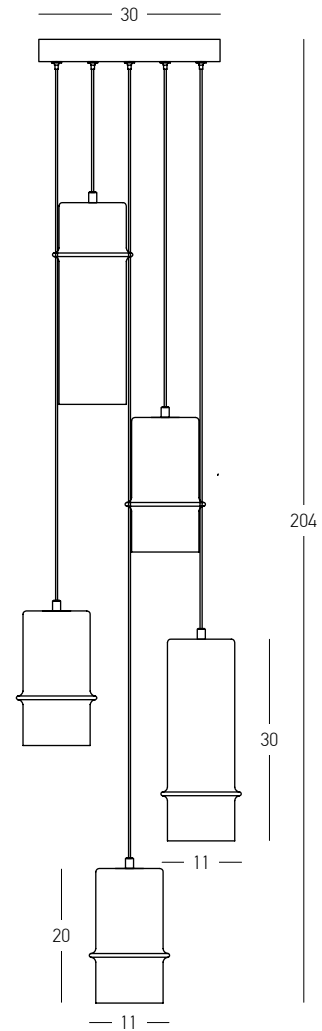

Power 20W
Input 220-240V, 50/60Hz
Color Temperature 3000K
Lumen 1340Lm
Cri 90
Dimensions Ø: 32cm H: 204cm
Base Ø: 30cm H: 4cm
Glasses Ø: 11cm H: 20cm | Ø: 11cm H: 30cm
Dimmable Step Dimming 10%-40%-100%
Material Metal - Aluminium - Glass
Special Feature 180cm Cable Adjustable
Color Sandy Black-Champagne Glass / **Code 2534**
Color Sandy Black-Smoked Glass / **Code 2535**