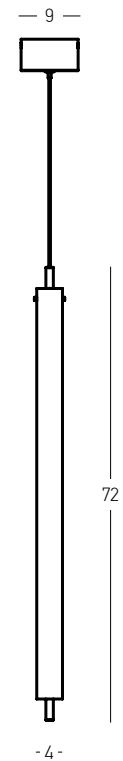

Power	20W
Input	220-240V, 50/60Hz
Color Temperature	3000K
Lumen	1600Lm
Cri	90
Dimensions	Ø: 4cm H: 72cm
Base	Ø: 9cm H: 5cm
Dimmable Triac	☉
Material	Metal - Acrylic - Clear Glass
Special Feature	130cm Cable Adjustable
Color	Brushed Gold / Code 25168
Color	Brushed Coffee / Code 25169