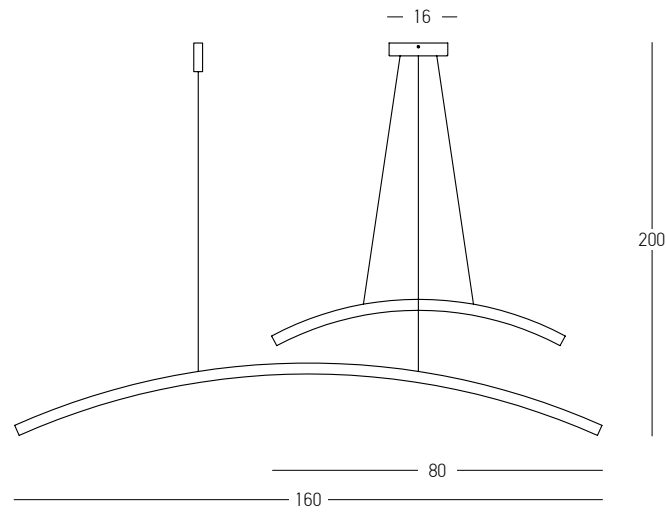

Power 41W
Input 220-240V, 50/60Hz
Color Temperature 3000K
Lumen 3600Lm
Cri 80
Dimensions L: 80+160cm H: 200cm
Base Ø: 16cm H: 3.5cm
Dimmable Triac ☒
Material Aluminium - Acrylic
Special Feature 180cm Cable Adjustable
Step Dimming 10%-40%-100%
Profile 2x3cm
Color Black Matt / **Code 20130**