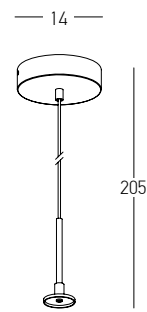

Modular Freedom, Design Your Light.

Elegance in Every Configuration Effortless Combinations. Elevated Design.

Model Finishing

Surface Base Driver (Support 15-30W)

Power	MAX 30W
Input	220-240V, 50/60Hz
Dimensions	Ø: 14cm H: 205cm
Base	Ø: 14cm H: 4.5cm
Material	Metal
Color	Black Matt / Code 22230-B
Color	White Matt / Code 22230-W
Color	Gold Matt / Code 22230-G

Terminal Opal Glass

Power	5W
Input	220-240V, 50/60Hz
Color Temperature	3000K
Lumen	350Lm
Cri	90
Dimensions	Ø: 16cm H: 16.2cm
Dimmable Triac	⊙
Material	Metal - Aluminium - Glass
Special Feature	Up Connector
Color	Black Matt-Opal Glass / Code 22231-B1
Color	White Matt-Opal Glass / Code 22231-W1
Color	Gold Matt-Opal Glass / Code 22231-G1

Intermediate Opal Glass

Power	5W
Input	220-240V, 50/60Hz
Color Temperature	3000K
Lumen	350Lm
Cri	90
Dimensions	Ø: 16cm H: 16.5cm
Dimmable Triac	⊙
Material	Metal - Aluminium - Glass
Special Feature	Up-Down Connector
Color	Black Matt-Opal Glass / Code 22232-B1
Color	White Matt-Opal Glass / Code 22232-W1
Color	Gold Matt-Opal Glass / Code 22232-G1

Intermediate Opal Glass

Power	7W
Input	220-240V, 50/60Hz
Color Temperature	3000K
Lumen	550Lm
Cri	90
Dimensions	Ø: 25cm H: 25.2cm
Dimmable Triac	⊙
Material	Metal - Aluminium - Glass
Special Feature	Up-Down Connector
Color	Black Matt-Opal Glass / Code 22233-B1
Color	White Matt-Opal Glass / Code 22233-W1
Color	Gold Matt-Opal Glass / Code 22233-G1