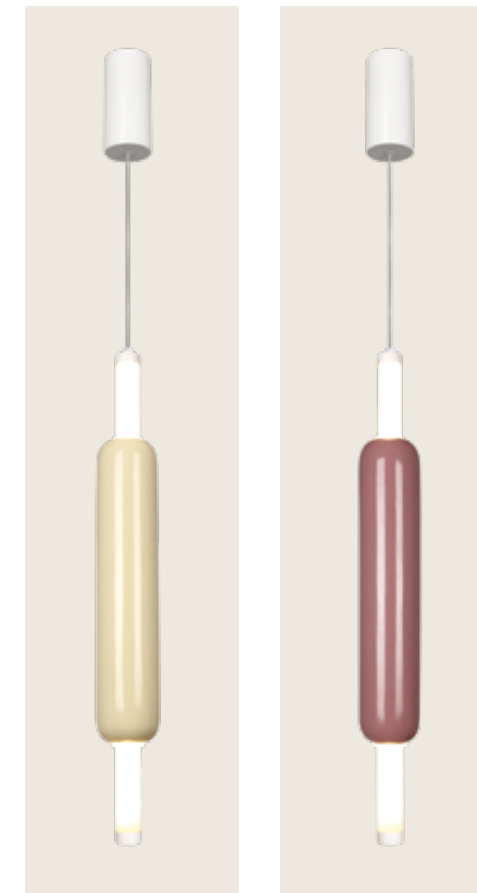

Power	10W
Input	220-240V, 50/60Hz
Color Temperature	3000K
Lumen	890Lm
Cri	80
Dimensions	Ø: 6.5cm H: 50cm
Base	Ø: 6cm H: 13.5cm
Ceramic	Ø: 6.5cm H: 31.5cm
Dimmable Triac	○
Material	Metal - Ceramic - Acrylic
Special Feature	200cm Cable Adjustable Lighting Tube Ø: 3cm
Color	White Matt-Light Ivory / Code 25156
Color	White Matt-Desert Red / Code 25157