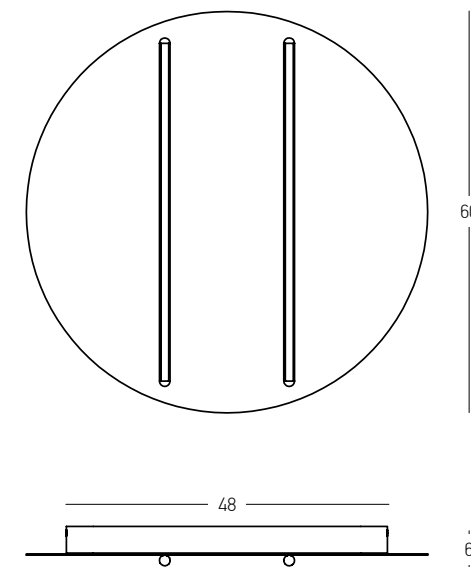

Power	43W
Input	220-240V, 50/60Hz
Color Temperature	3000K
Lumen	1920Lm
Cri	80
Dimensions	Ø: 60cm H: 6cm
Base	L: 48cm W: 8cm H: 4cm
Dimmable Triac	○
Material	Metal - Aluminium - PVC
Color	Sandy Brick Red-Black Matt / Code 2569
Color	Sandy Grey-Black Matt / Code 2570