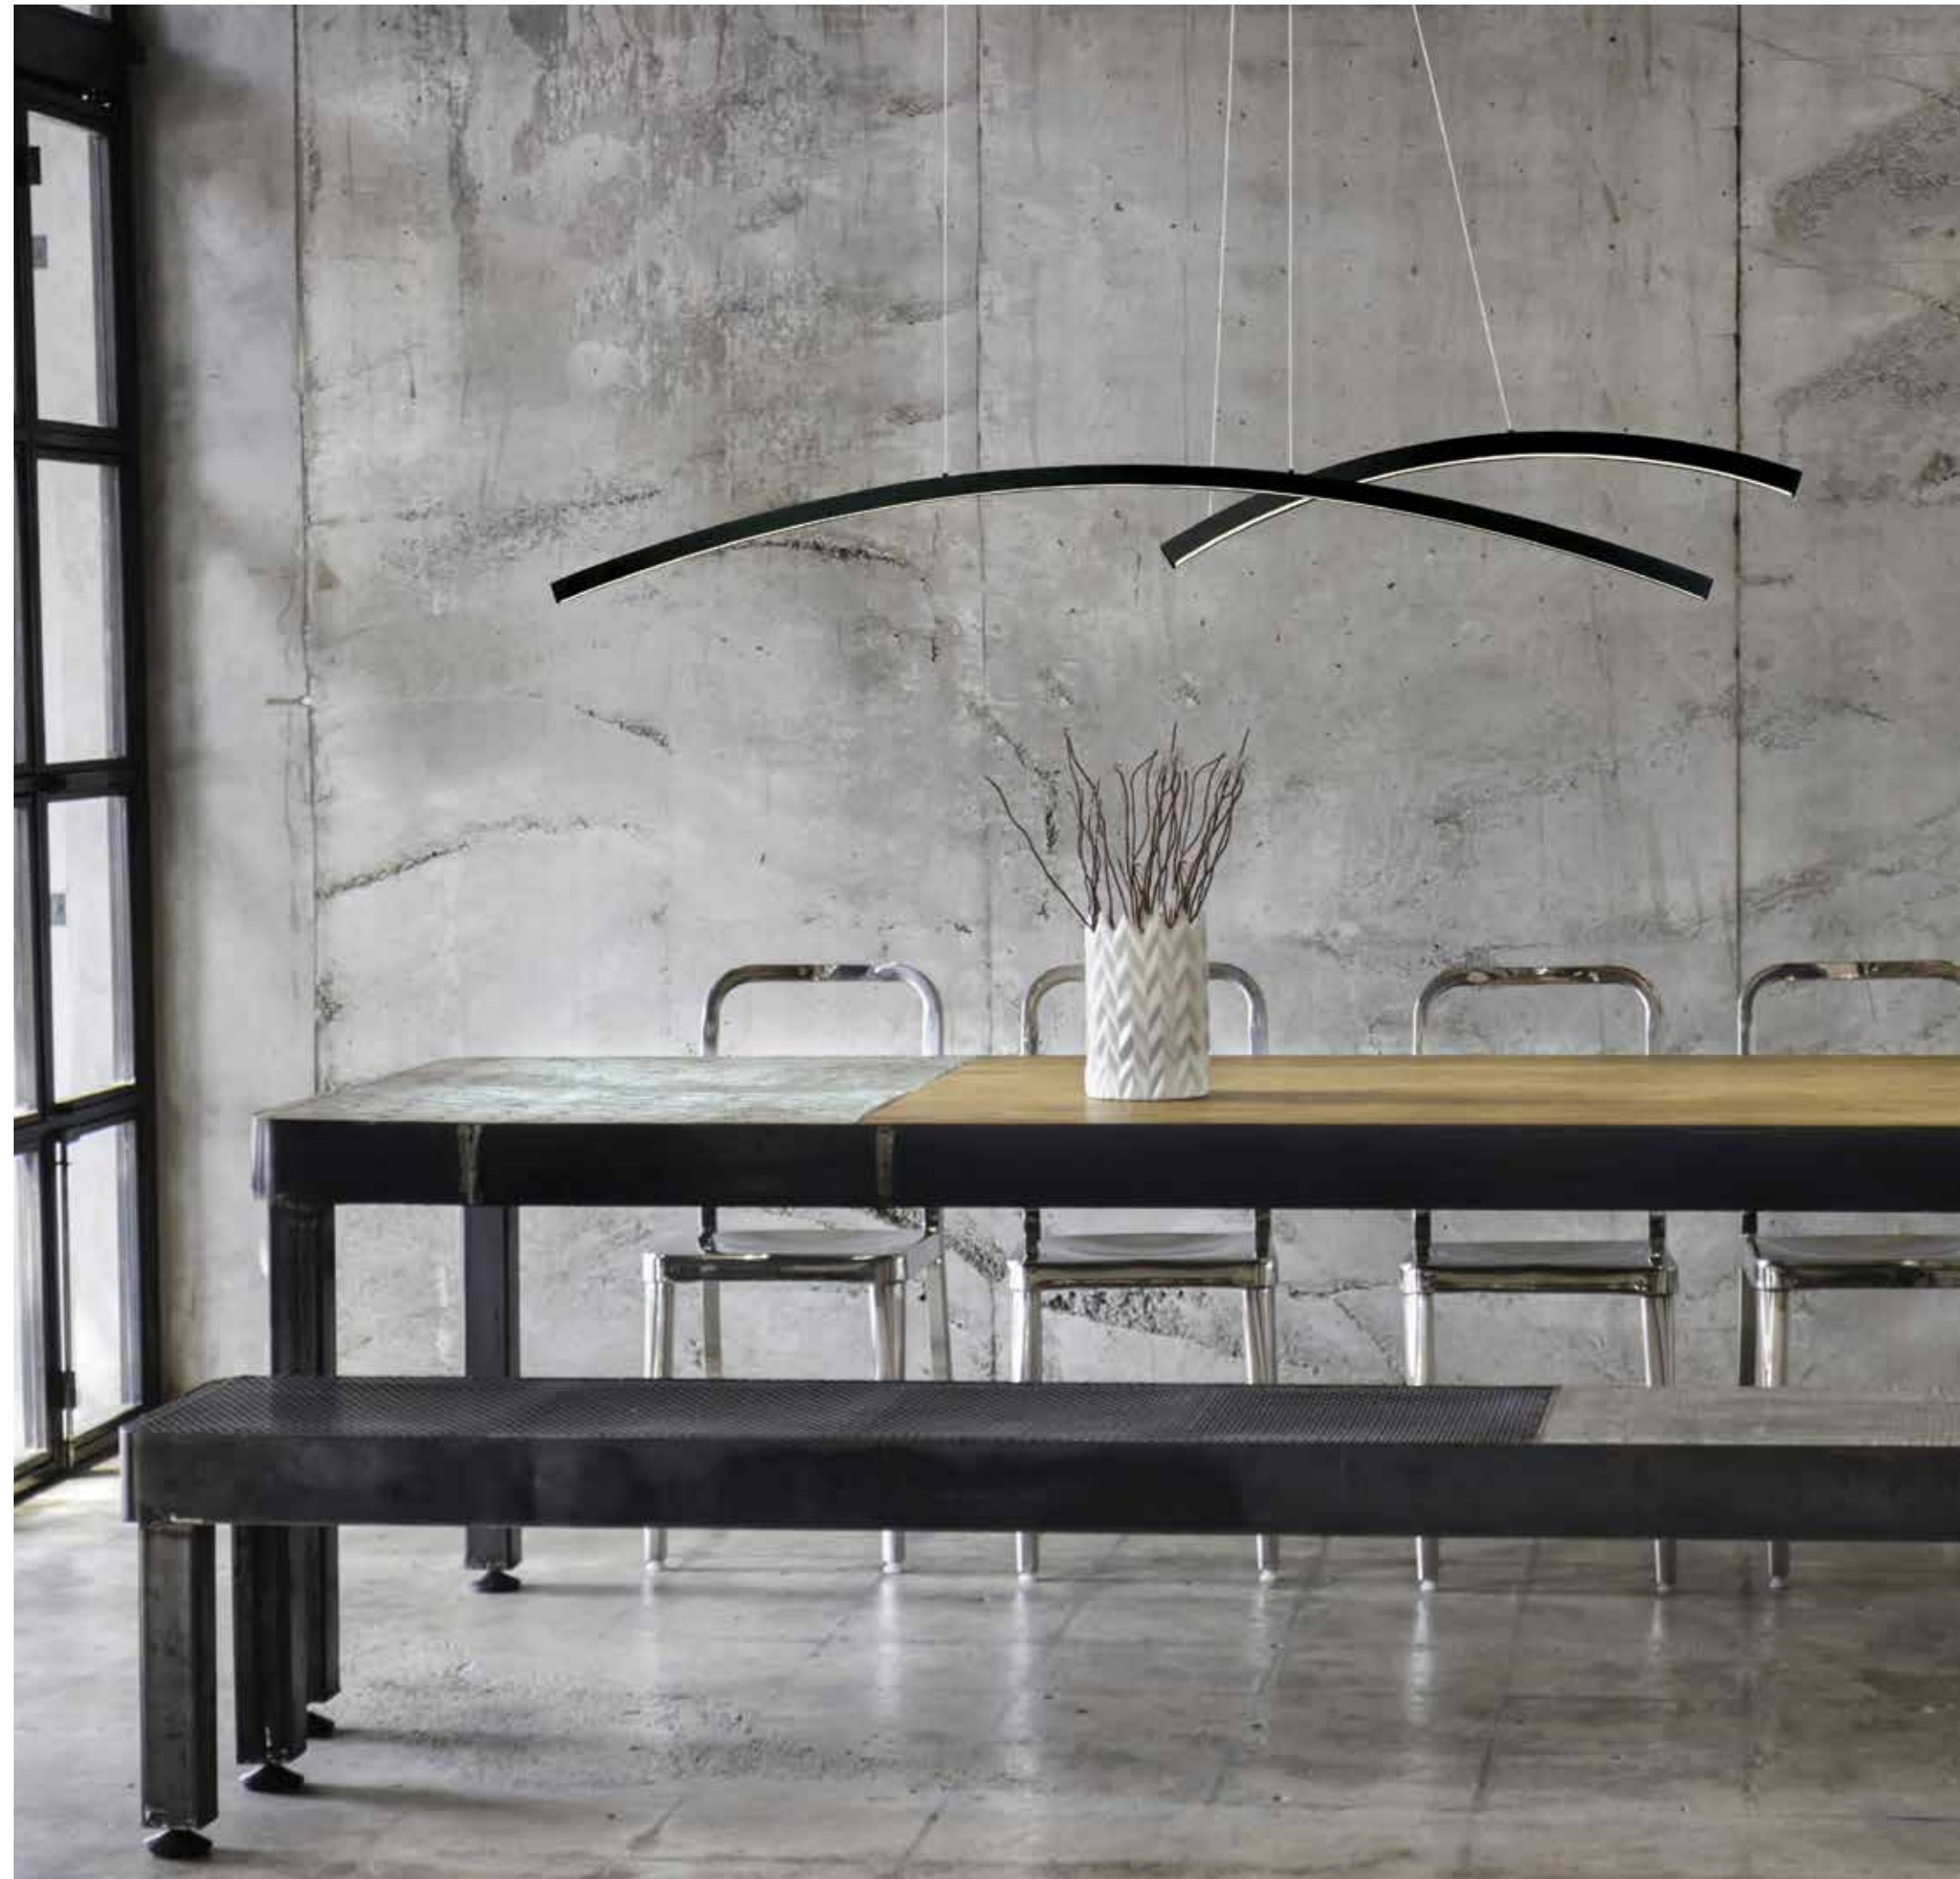

Power 41W
Input 220-240V, 50/60Hz
Color Temperature 3000K
Lumen 3600Lm
Cri 80
Dimensions L: 80+160cm H: 200cm
Base Ø: 16cm H: 3.5cm
Dimmable Triac ☒
Material Aluminium - Acrylic
Special Feature 180cm Cable Adjustable
Step Dimming 10%-40%-100%
Profile 2x3cm
Color Black Matt / **Code 20130**