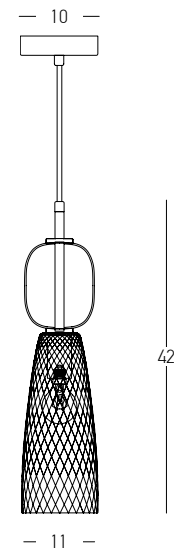

Bulb 1x E14
Power 40W MAX
Input 220-240V, 50/60Hz
Dimensions Ø: 11cm H: 42cm
Base Ø: 10cm H: 2.5cm
Material Metal - Glass
Special Feature 150cm Cable Adjustable
Color Antique Brass / **Code 23008**