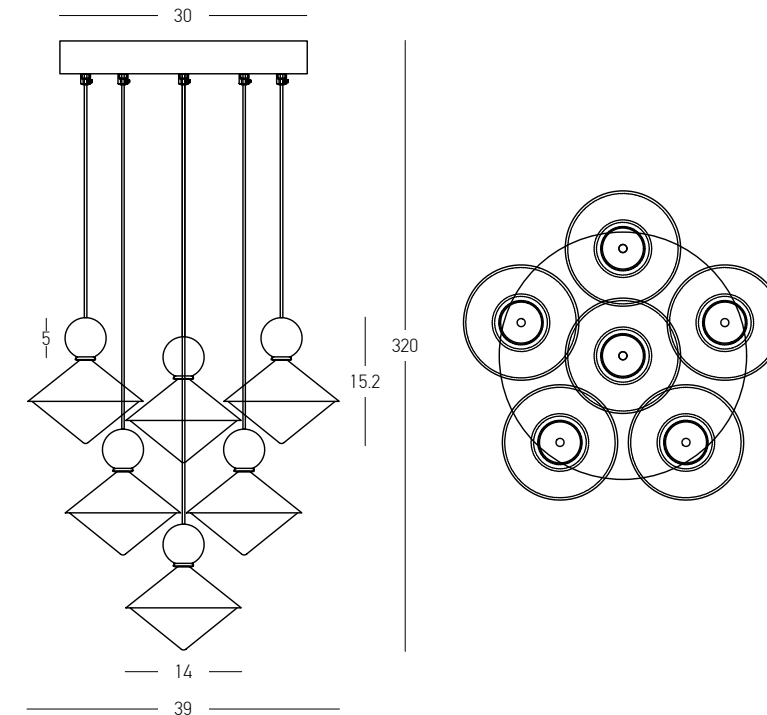

Power	40W
Input	220-240V, 50/60Hz
Color Temperature	3000K
Lumen	2400Lm
Cri	90
Dimensions	Ø: 39cm H: 320cm
Base	Ø: 30cm H: 4cm
Shades	Ø: 14cm H: 15.2cm
Dimmable Triac	☉
Material	Metal - Ceramic - Glass
Special Feature	300cm Cable Adjustable
Color	Brass-Beige Red-Pastel Grey Green- Pastel Blue / Code 25102