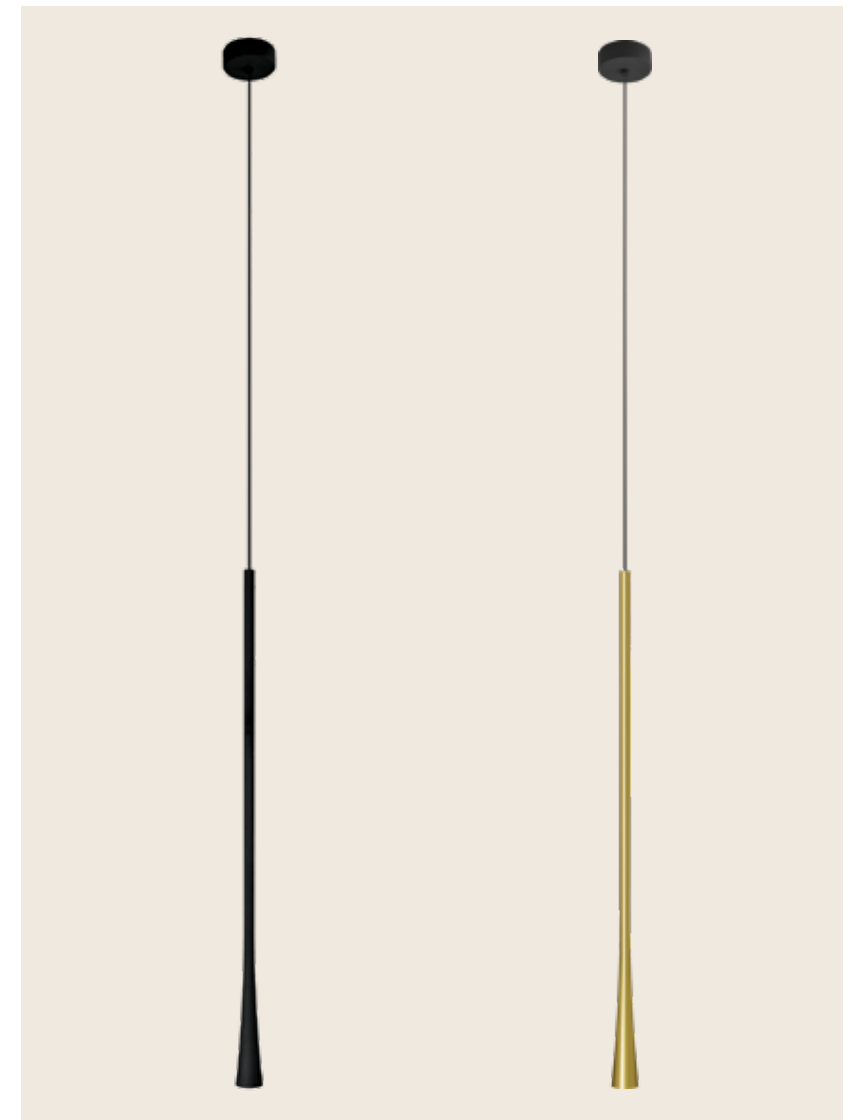

Power	6W
Input	220-240V, 50/60Hz
Color Temperature	3000K
Lumen	520Lm
Cri	90
Dimensions	Ø: 1cm Ø: 3.2cm H: 60cm
Base	Ø: 8cm H: 3.2cm
Non Dimmable	☒
Material	Aluminium
Beam Angle	18°
Special Feature	100cm Cable Adjustable
Color	Brass-Black Matt / Code 20143
Color	Black Matt / Code 20142