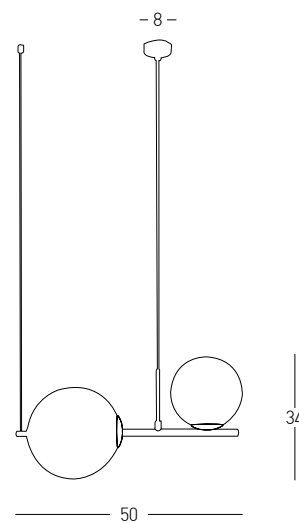

Bulb 2x E27
Power 15W MAX
Input 220-240V, 50/60Hz
Dimensions L: 50cm W: 25cm H: 34cm
Base Ø: 8cm H: 3cm
Material Metal - Opal Glass
Special Feature 200cm Fabric Cable Adjustable
Opal Glass Ø: 25cm | Ø: 15cm
Color Gold Matt / **Code 1997**