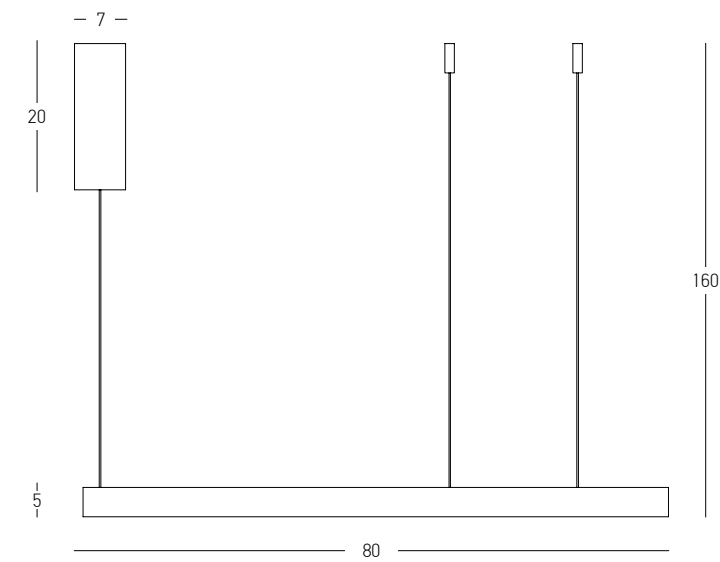

Power 70W
Input 220-240V, 50/60Hz
Color Temperature 3000K
Lumen 4310Lm
Cri 80
Dimensions Ø: 80cm H: 160cm
Base Ø: 7cm H: 20cm
Dimmable Triac ☉
Material Aluminium - Acrylic
Special Feature 150cm Cable Adjustable
Up-Down Light
Profile 1.8x5cm

Color Electroplate Brushed Nickel / **Code 25369**
Color Sandy Black / **Code 25368**
Color Electroplate Brushed Coffee / **Code 25370**