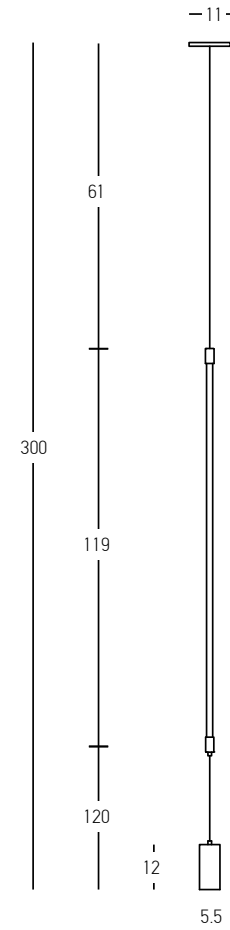

Power 19W
Input 220-240V, 50/60Hz
Color Temperature 3000K
Lumen 1620Lm
Cri 80
Dimensions Ø: 1.6cm H: 119cm H: 300cm
Ground Base Ø: 5.5cm H: 12cm
Ceiling Base Ø: 11cm H: 1.5cm
Non Dimmable ☒
Material Aluminium - Acrylic
Special Feature 170cm Cable Available
Color Black Matt / **Code 20184**