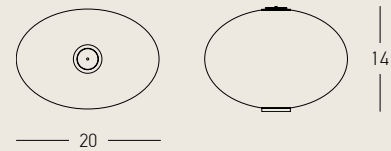

Color Black Matt / Code 25105-1

Power
Dimensions
Material
Special Feature
Color

Without Light
Ø: 16cm H: 14cm
Ceramic - Aluminium
Up-Down Connector
Ant Red
Code 25111

Power
Dimensions
Material
Special Feature
Color

Without Light
Ø: 16cm H: 14cm
Ceramic - Aluminium
Up-Down Connector
Grey Green
Code 25112

Power
Dimensions
Material
Special Feature
Color

Without Light
Ø: 16cm H: 14cm
Ceramic - Aluminium
Up-Down Connector
Pine Green
Code 25113