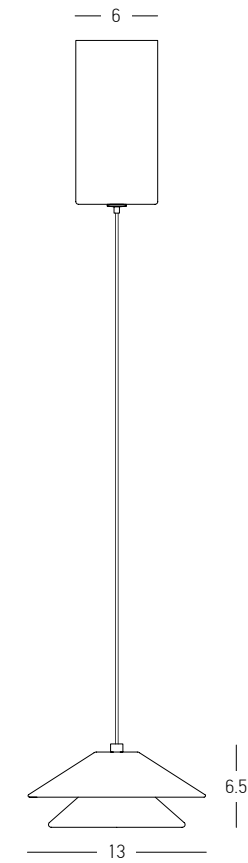

Power	9W
Input	220-240V, 50/60Hz
Color Temperature	3000K
Lumen	672Lm
Cri	80
Dimensions	Ø: 13cm H: 6.5cm
Base	Ø: 6cm H: 12cm
Non Dimmable	☒
Material	Metal - Aluminium - Acrylic
Special Feature	200cm Cable Adjustable Honeycomb Louver
Color	Sandy Black Base-Beige Red Shade- Oyster White Electroplate / Code 25346
Color	Sandy Black Base-Sandy Black Shade- Brushed Gold Electroplate / Code 25347
Color	Sandy Black Base-Sandy Black Shade- Brushed Nickel Electroplate / Code 25348