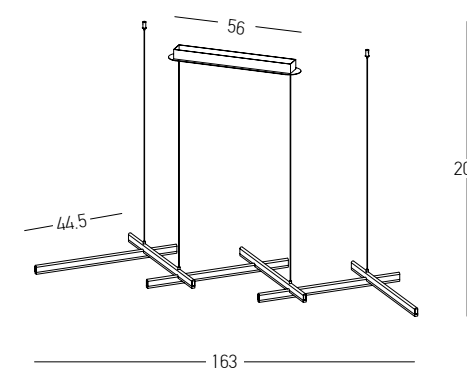

Power	98W
Input	220-240V, 50/60Hz
Color Temperature	3000K
Lumen	4626Lm
Cri	80
Dimensions	L: 163cm W: 44.5cm H: 200cm
Base	L: 56cm W: 5cm H: 4cm
Dimmable Triac	☉
Material	Metal - Aluminium - Acrylic
Special Feature	200cm Cable Adjustable Profile 1x3cm
Color	Black Matt / Code 1948