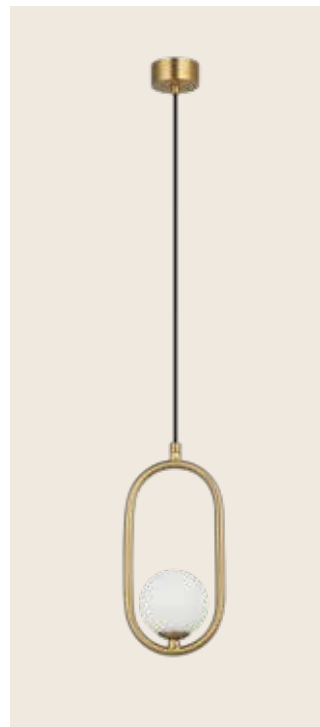

Bulb 1x G9 LED
Power 7W MAX
Input 220-240V, 50/60Hz
Dimensions W: 20cm H: 50cm
Base Ø: 8cm H: 3.5cm
Material Metal - Opal Glass
Special Feature 220cm Fabric Cable Adjustable
Opal Glass Ø: 12cm
Color Gold Matt / **Code 23135**

Bulb 1x G9 LED
Power 7W MAX
Input 220-240V, 50/60Hz
Dimensions W: 11cm H: 23cm
Base Ø: 8cm H: 3.5cm
Material Metal - Opal Glass
Special Feature 220cm Fabric Cable Adjustable
Opal Glass Ø: 8cm
Color Gold Matt / **Code 23136**