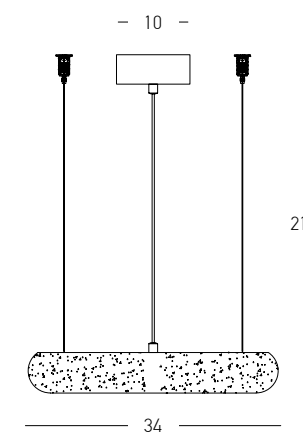

Crafted by Nature
Shaped by Design

01. MINERAL TEXTURES

Power 35W
 Input 220-240V, 50/60Hz
 Color Temperature 3000K
 Lumen 3600Lm
 Cri 90
 Dimensions Ø: 49cm H: 210cm
 Base Ø: 12cm H: 4cm
 Alabaster Ø: 49cm H: 5.5cm
 Dimmable Triac
 Material Metal - Alabaster
 Special Feature 200cm Cable Adjustable
 Color Brass-Natural Alabaster / **Code 2543**

Power 45W
 Input 220-240V, 50/60Hz
 Color Temperature 3000K
 Lumen 4800Lm
 Cri 90
 Dimensions Ø: 64cm H: 210cm
 Base Ø: 18cm H: 4cm
 Alabaster Ø: 64cm H: 5.5cm
 Dimmable Triac
 Material Metal - Alabaster
 Special Feature 200cm Cable Adjustable
 Color Brass-Natural Alabaster / **Code 2544**

Power 25W
 Input 220-240V, 50/60Hz
 Color Temperature 3000K
 Lumen 2400Lm
 Cri 90
 Dimensions Ø: 34cm H: 210cm
 Base Ø: 10cm H: 4cm
 Alabaster Ø: 34cm H: 5.5cm
 Dimmable Triac
 Material Metal - Alabaster
 Special Feature 200cm Cable Adjustable
 Color Brass-Natural Alabaster / **Code 2542**

ALABASTER DIMENSIONS

- Ø: 4.5cm W: 52.4cm (1pc)
- Ø: 4.5cm W: 69.4cm (1pc)
- Ø: 4.5cm H: 37.4cm (2pcs)
- Ø: 4.5cm H: 54.4cm (1pc)

Power	93W
Input	220-240V, 50/60Hz
Color Temperature	3000K
Lumen	6740Lm
Cri	90
Dimensions	L: 105cm H: 200cm
Base	L: 105cm W: 15cm H: 4cm
Dimmable Triac	☉
Material	Metal - Aluminium - Alabaster
Special Feature	200cm Cable Adjustable
Color	Sandy Black-Natural Alabaster / Code 25421