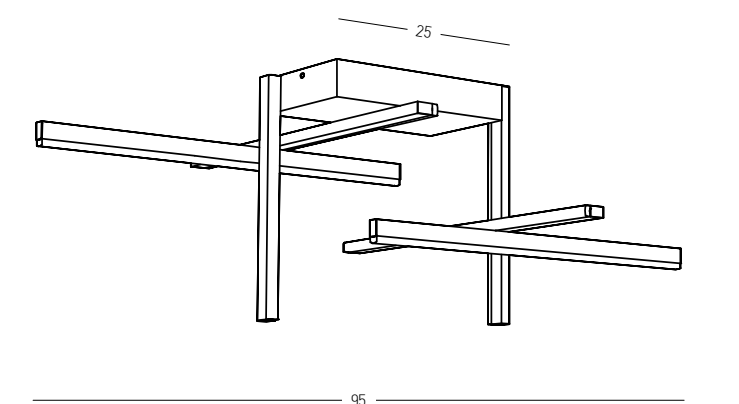

Power	50W
Input	220-240V, 50/60Hz
Color Temperature	3000K
Lumen	3750Lm
Cri	90
Dimensions	L: 95cm W: 65cm H: 30cm
Base	L: 25cm W: 15cm H: 4.5cm
Dimmable Triac	☉
Material	Metal - Aluminium - Silicon
Special Feature	Profile 3x 1.2cm
Color	Gold Matt-Sandy Black Base / Code 22026
Color	Sandy Black / Code 22027