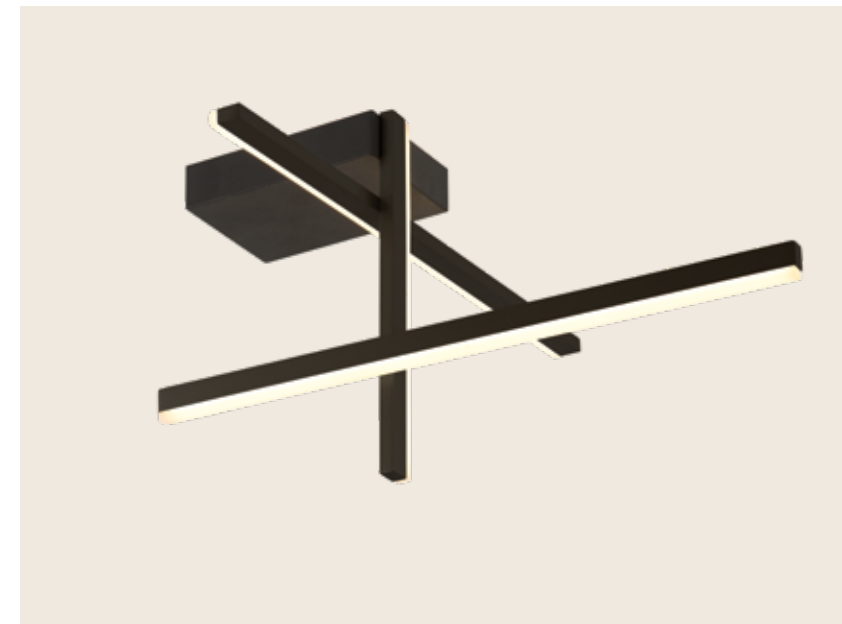

Power	23W
Input	220-240V, 50/60Hz
Color Temperature	3000K
Lumen	1725Lm
Cri	90
Dimensions	L: 50cm W: 50cm H: 30cm
Base	L: 18cm W: 12cm H: 4.5cm
Dimmable Triac	☉
Material	Metal - Aluminium - Silicon
Special Feature	Profile 3x1.2cm
Color	Gold Matt-Sandy Black Base / Code 22024
Color	Sandy Black / Code 22025