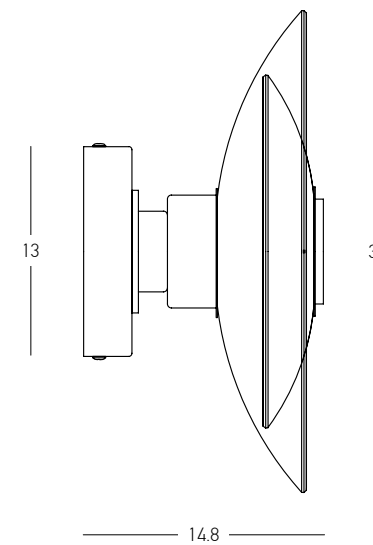

Power 10W
Input 220-240V, 50/60Hz
Color Temperature 3000K
Lumen 1170Lm, 965Lm
Cri 80
Dimensions Ø: 30cm L: 14.8cm
Base Ø: 13cm L: 3cm
Dimmable Triac ☐
Material Metal - Aluminium - Acrylic - Glass
Color Brushed Brass-Clear Glass / **Code 25143**
Color Sandy Black-Smoked Glass / **Code 25144**