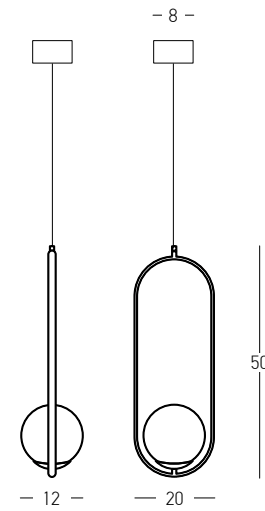

Bulb 1x G9 LED
Power 7W MAX
Input 220-240V, 50/60Hz
Dimensions W: 20cm H: 50cm
Base Ø: 8cm H: 3.5cm
Material Metal - Opal Glass
Special Feature 220cm Fabric Cable Adjustable
Opal Glass Ø: 12cm
Color Gold Matt / **Code 23135**