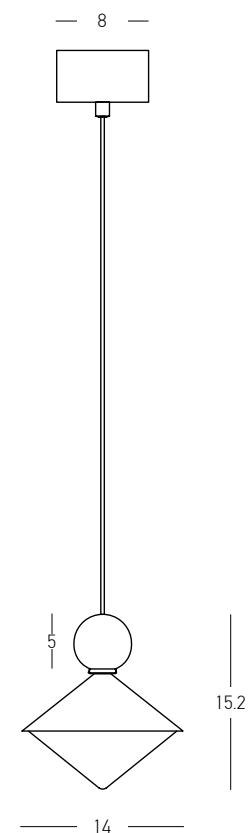

Power	8W
Input	220-240V, 50/60Hz
Color Temperature	3000K
Lumen	620Lm
Cri	90
Dimensions	Ø: 14cm H: 15.2cm
Base	Ø: 8cm H: 4.5cm
Dimmable Triac	☉
Material	Metal - Ceramic - Glass
Special Feature	300cm Cable Adjustable
Color	Brass-Beige Red / Code 25100