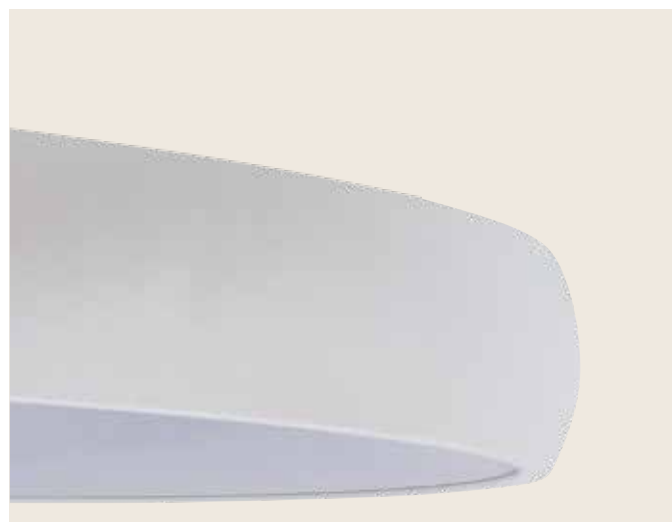

Power 50W
Input 220-240V, 50/60Hz
Color Temperature 3000K
Lumen 4080Lm
Cri 80
Dimensions Ø: 60cm H: 5.5cm
Base Ø: 18cm H: 3.5cm
Dimmable Triac ☐
Material Aluminium - Acrylic
Special Feature 200cm Cable Adjustable
Color Sandy Black / **Code 2052**
Color Sandy White / **Code 2053**
Color Brushed Gold Matt / **Code 2054**