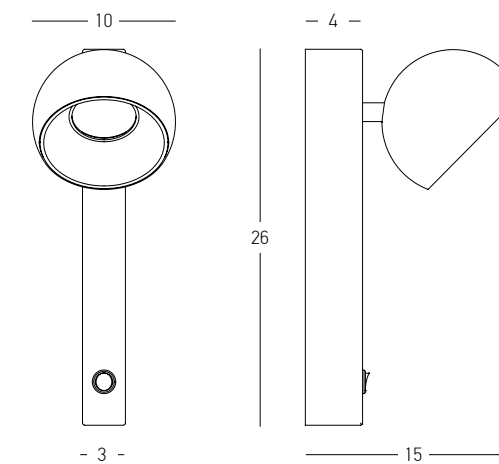

Power	13W
Input	220-240V, 50/60Hz
Color Temperature	3000K
Lumen	779Lm
Cri	80
Dimensions	L: 15cm W: 10cm H: 26cm
Base	L: 4cm W: 3cm H: 26cm
Shade	Ø: 10cm H: 6.5cm
Non Dimmable	☒
Switch	On/Off
Material	Metal - Aluminium - Plastic
Special Feature	359° Movable Shade
Color	Sandy Black Base-Champagne Shade / Code 25340
Color	Sandy Black Base-Brushed Nickel Shade / Code 25341