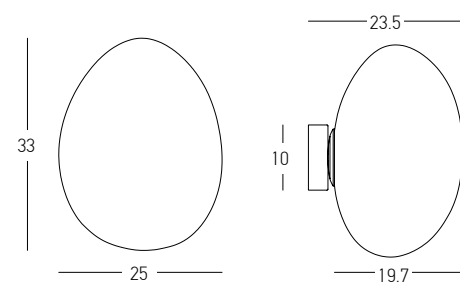

Power 5W
Input 220-240V, 50/60Hz
Color Temperature 3000K
Lumen 400Lm
Cri 80
Dimensions L: 13.5cm W: 16.5cm H: 25cm
Base Ø: 10cm H: 3cm
Non Dimmable ☒
Material Metal - Opal Glass
Color White / **Code 20137**

Power 5W
Input 220-240V, 50/60Hz
Color Temperature 3000K
Lumen 400Lm
Cri 80
Dimensions L: 23.5cm W: 25cm H: 33cm
Base Ø: 10cm H: 3cm
Non Dimmable ☒
Material Metal - Opal Glass
Color White / **Code 20136**