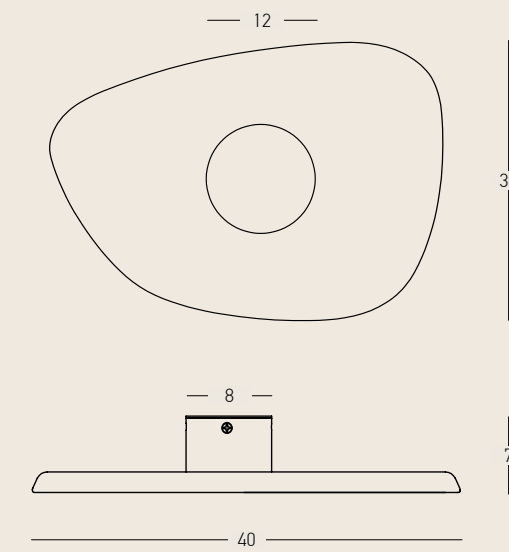

Power 5W
Input 220-240V, 50/60Hz
Color Temperature 3000K
Lumen 195Lm
Cri 90
Dimensions L: 7cm W: 30cm H: 40cm
Base Ø: 8cm L: 5.2cm
Non Dimmable ☒
Material Metal - Acrylic - Acoustic Panel
Color Brown-Black / **Code 23174**