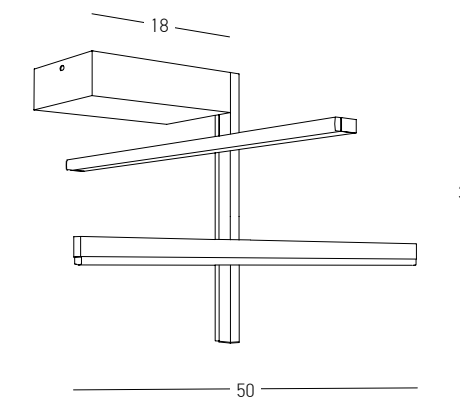

Power	23W
Input	220-240V, 50/60Hz
Color Temperature	3000K
Lumen	1725Lm
Cri	90
Dimensions	L: 50cm W: 50cm H: 30cm
Base	L: 18cm W: 12cm H: 4.5cm
Dimmable Triac	☉
Material	Metal - Aluminium - Silicon
Special Feature	Profile 3x1.2cm
Color	Gold Matt-Sandy Black Base / Code 22024
Color	Sandy Black / Code 22025