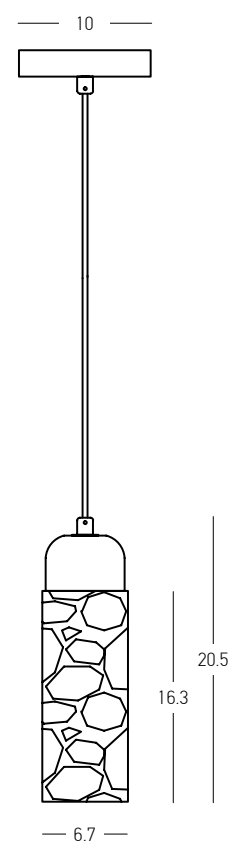

Bulb 1x GU10
Power 10W MAX
Input 220-240V, 50/60Hz
Dimensions Ø: 6.7cm H: 20.5cm
Wooden Base Ø: 10cm H: 2cm
Material Stone - Wood
Special Feature 200cm Fabric Cable Adjustable
Color Natural Stone-Brown Wood / **Code 25417**