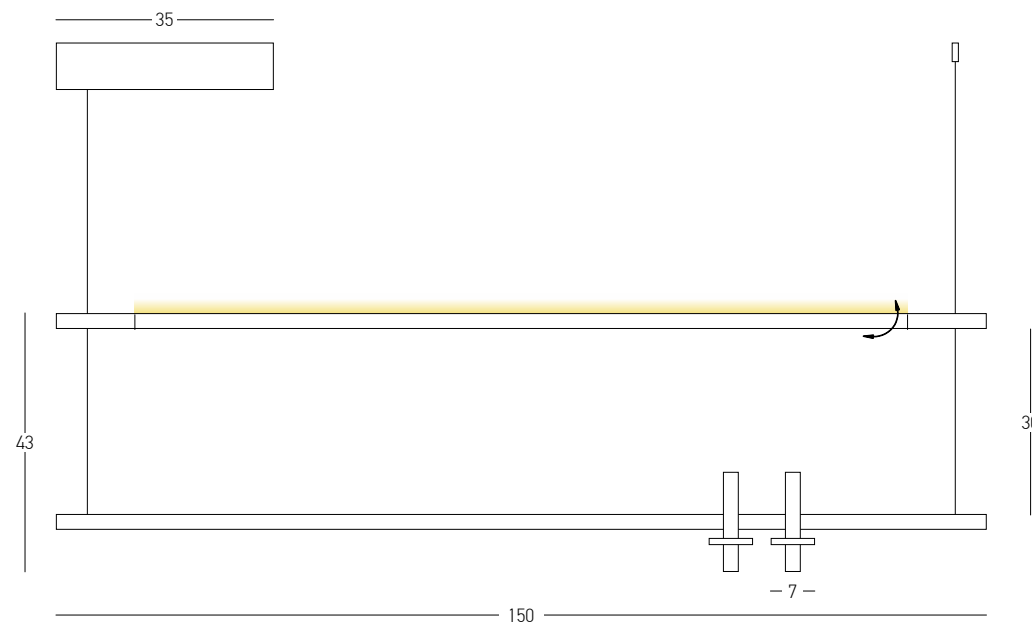

Power 2x 7W + 20W
Input 220-240V, 50/60Hz
Color Temperature 3000K
Lumen 3290Lm
Cri 90
Dimensions L: 150cm W: 7cm H: 30cm
Base L: 35cm W: 3.4cm H: 7.5cm
Stick Ø: 3cm H: 16cm
Non Dimmable ☒
Material Aluminium - Marble
Special Feature 200cm Cable Adjustable
Up & Down Light
Profile Ø: 2.4cm
Rotatable Light Tube
Color Sandy Black / **Code 23251**