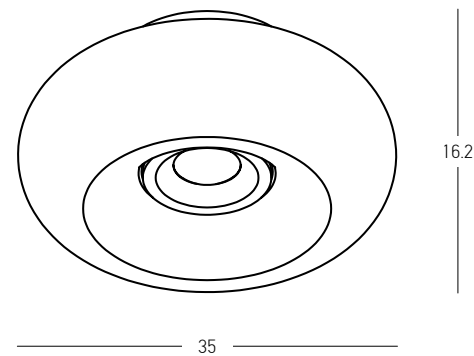

Power 30W
Input 220-240V, 50/60Hz
Color Temperature 2700K | 3000K
Lumen 1420Lm | 1564Lm
Cri 90
Dimensions Ø: 35cm H: 16.2cm
Base Ø: 14cm H: 4.2cm
Glass Ø: 35cm H: 12cm
Dimmable Triac ☐
Material Metal - Aluminium - Acrylic - Glass
Color Black Matt-Tawny Glass / **Code 25278**
Color Black Matt-Smoked Glass / **Code 25279**