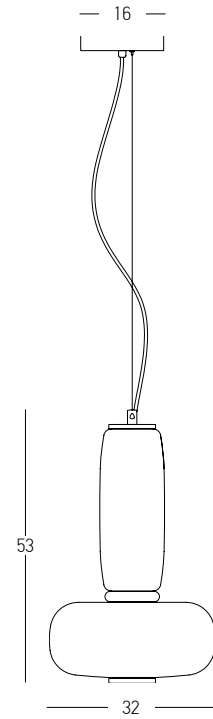

Power 23W
Input 220-240V, 50/60Hz
Color Temperature 3000K
Lumen 2461 Lm
Cri 80
Dimensions Ø: 32cm H: 53cm
Base Ø: 16cm H: 3cm
Non Dimmable ☒
Material Metal - Smoked Glass - Opal Glass
Special Feature 200cm Cable Adjustable
Color Black Matt / Code 23084