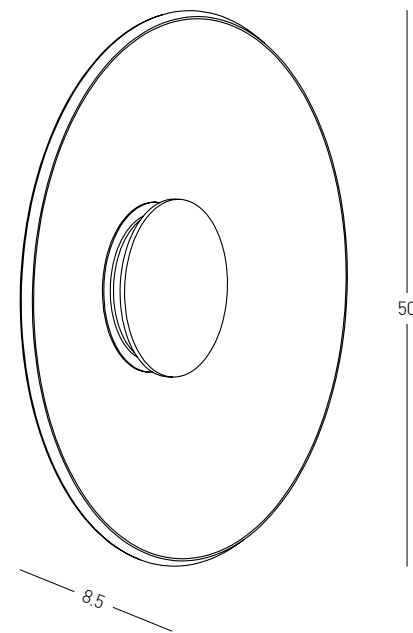

Power	22W
Input	220-240V, 50/60Hz
Color Temperature	2700K | 3000K
Lumen	445Lm
Cri	90
Dimensions	Ø: 50cm L: 8.5cm
Base	Ø: 12cm L: 2cm
Dimmable Triac	☉
Material	Aluminium - Glass
Color	Sandy Black-Tawny Glass / Code 25272
Color	Sandy Black-Smoked Glass / Code 25273