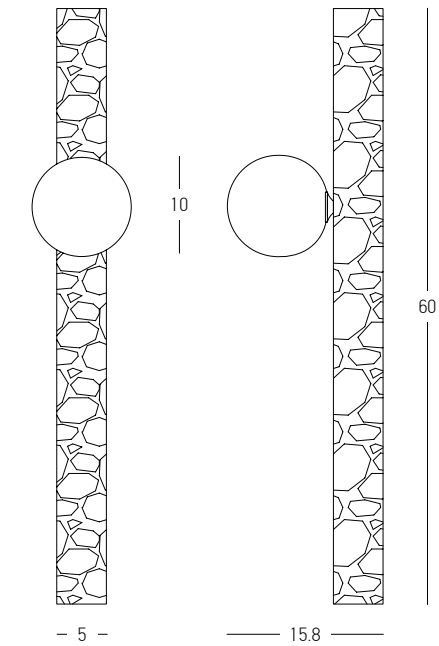

Bulb 1x G9 LED
Power 5W MAX
Input 220-240V, 50/60Hz
Dimensions L: 15.8cm W: 10cm H: 60cm
Stone L: 5cm W: 5cm H: 60cm
Opal Glass Ø: 10cm
Material Stone - Metal - Opal Glass
Color Natural Stone / **Code 25315**