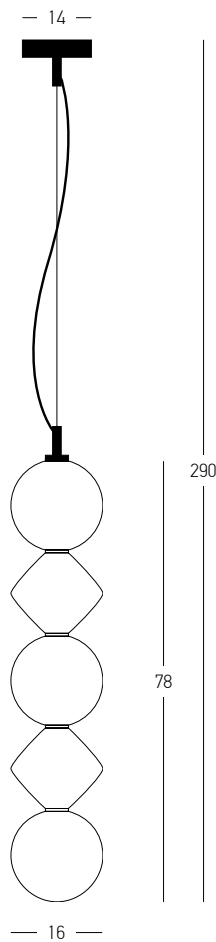

Create Your Custom Suspension Setup
with Ceramic Components