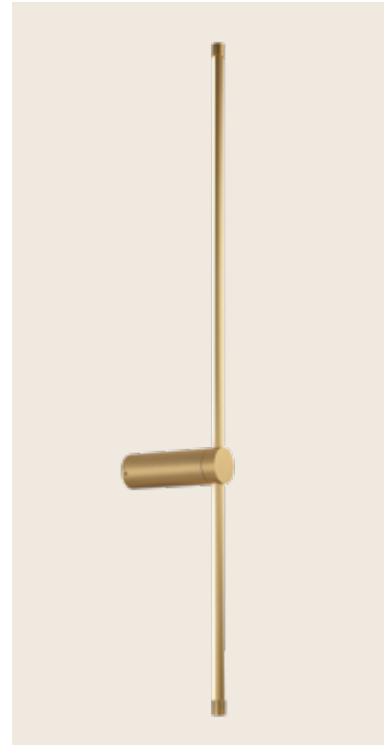

Power 20W
Input 220-240V, 50/60Hz
Color Temperature 3000K
Lumen 1506Lm
Cri 80
Dimensions Ø: 1.6cm L: 17cm H: 100cm
Base Ø: 5.5cm L: 15cm
Non Dimmable ☒
Material Aluminium - Acrylic
Special Feature Movable Profile
Color Black Matt / **Code 20116**
Color Gold Matt / **Code 20117**