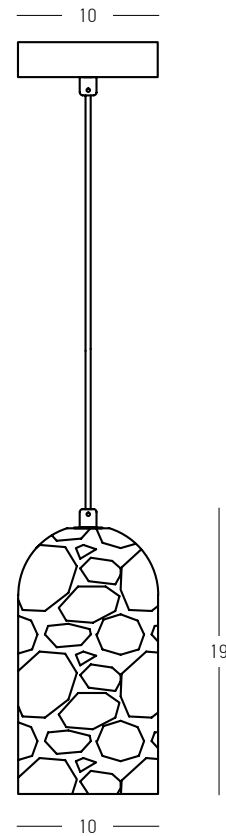

Bulb 1x E27
Power 10W MAX
Input 220-240V, 50/60Hz
Dimensions Ø: 10cm H: 19cm
Base Ø: 10cm H: 2.5cm
Material Stone - Metal
Special Feature 200cm Cable Adjustable
Color Black / **Code 25420**