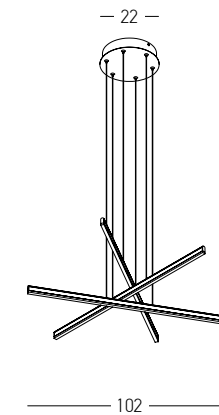

Power	47W
Input	220-240V, 50/60Hz
Color Temperature	3000K
Lumen	3740Lm
Cri	80
Dimensions	Ø: 102cm H: 200cm
Base	Ø: 22cm H: 4.1cm
Dimmable Triac	☉
Material	Metal - Aluminium - Acrylic
Special Feature	200cm Cable Adjustable Profile 1x3cm
Color	Black Matt / Code 1947