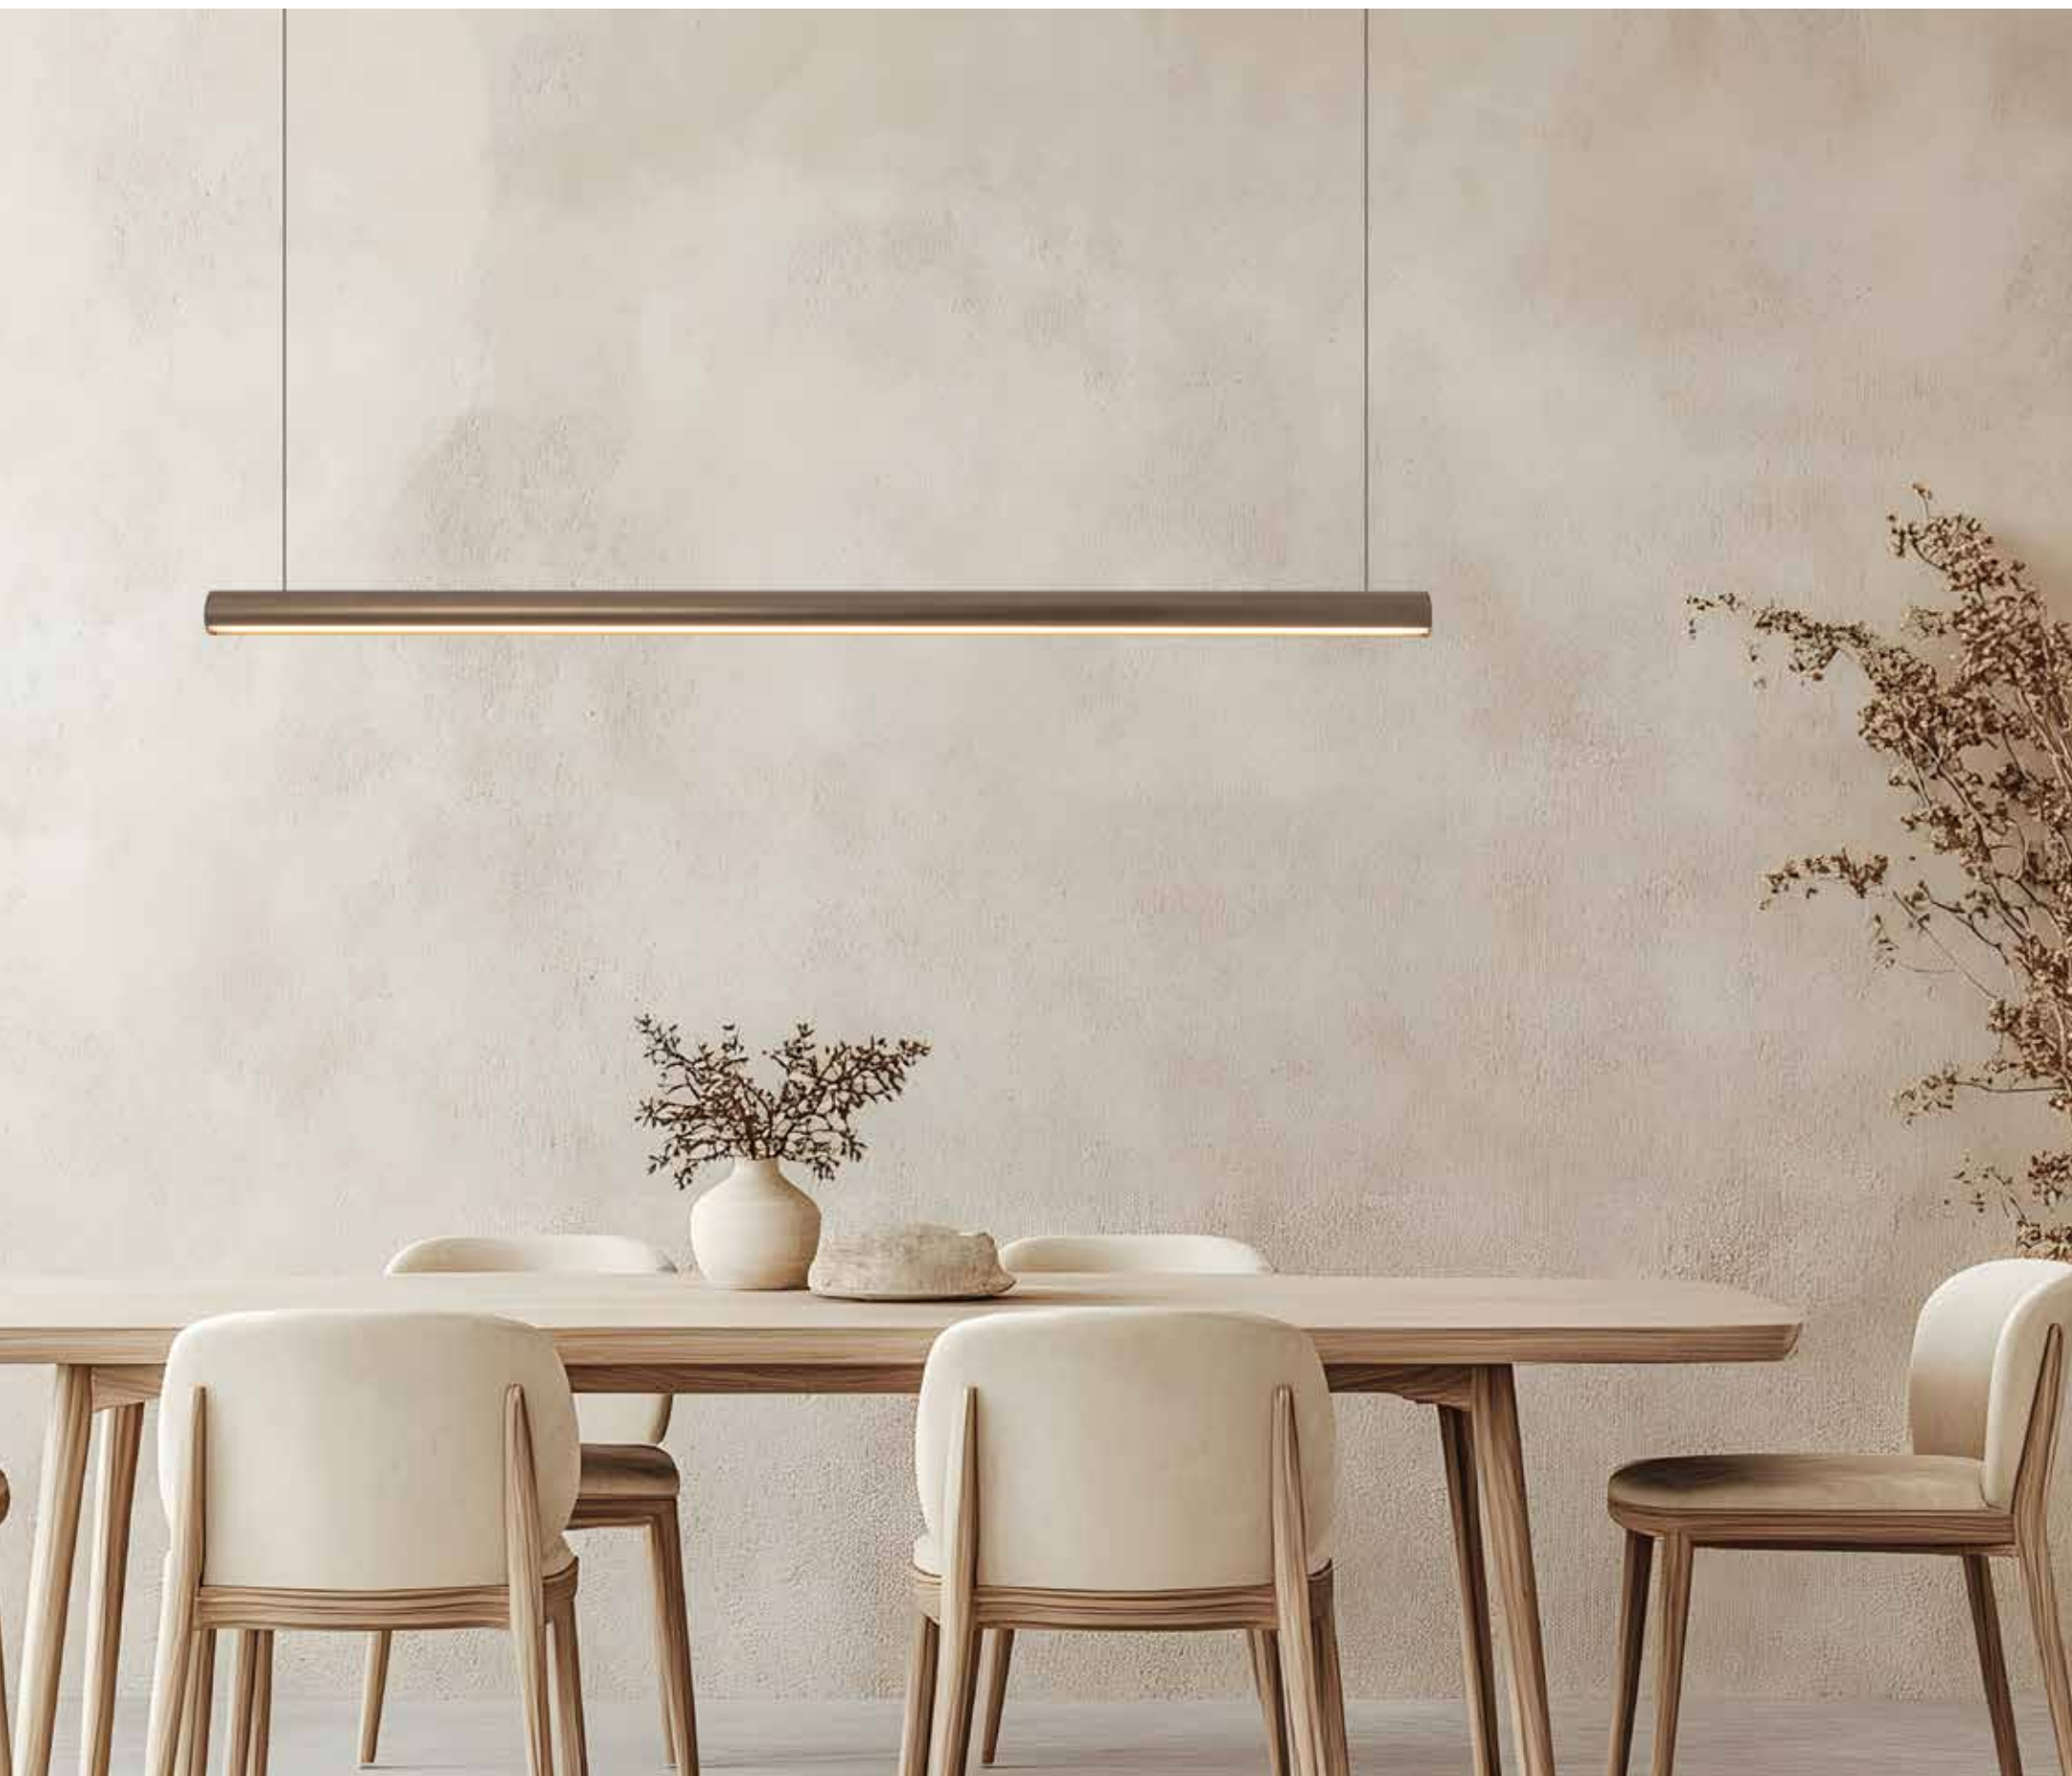

Power	45W
Input	220-240V, 50/60Hz
Color Temperature	3000K
Lumen	6300Lm
Cri	80
Dimensions	Ø: 5.3cm L: 141cm
Base	Ø: 8cm H: 3.5cm
Non Dimmable	☒
Material	Aluminium - PC Diffuser
Special Feature	200cm Fabric Cable Adjustable Optional Dimming DALI
Color	Painted Bronze / Code 22207