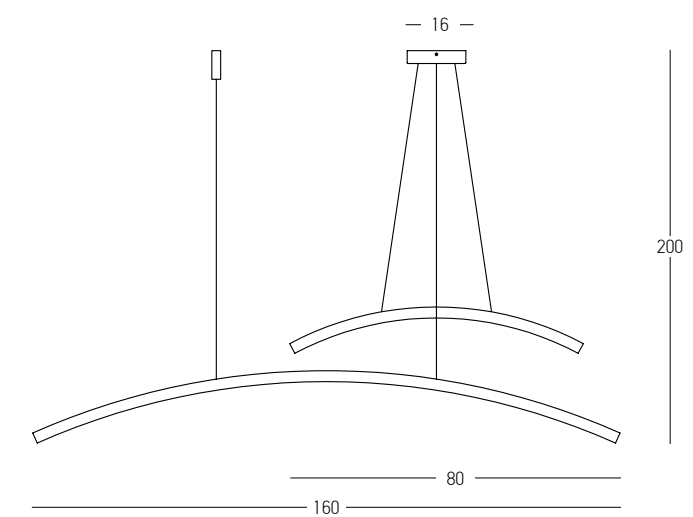

Power	41W
Input	220-240V, 50/60Hz
Color Temperature	3000K
Lumen	3600Lm
Cri	80
Dimensions	L: 80+160cm H: 200cm
Base	Ø: 16cm H: 3.5cm
Dimmable Triac	○
Material	Aluminium - Acrylic
Special Feature	180cm Cable Adjustable Step Dimming 10%-40%-100% Profile 2x3cm
Color	White Matt / Code 20129