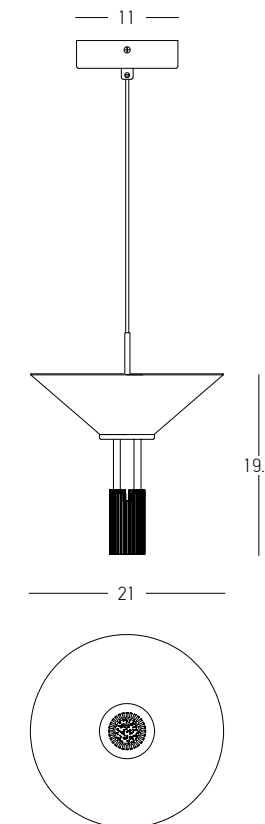

Power	10W
Input	220-240V, 50/60Hz
Color Temperature	3000K
Lumen	780Lm
Cri	90
Dimensions	Ø: 21cm H: 19.5cm
Base	Ø: 11cm H: 3cm
Dimmable Triac	☉
Material	Aluminium - Glass
Special Feature	200cm Cable Adjustable Up-Down Lighting
Color	Black Matt / Code 23198
Color	Gold Matt / Code 23199