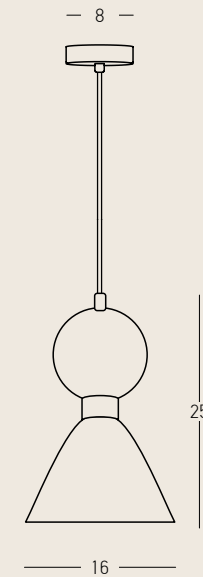

Bulb 1x E14
Power 15W MAX
Input 220-240V, 50/60Hz
Dimensions Ø: 16cm H: 25cm
Base Ø: 8cm H: 3.5cm
Shade Ø: 16cm H: 11cm
Material Brass - Gypsum - Marble
Special Feature 200cm Fabric Cable Adjustable
Color Sandy Black-Brass-Black Marble / **Code 23240**