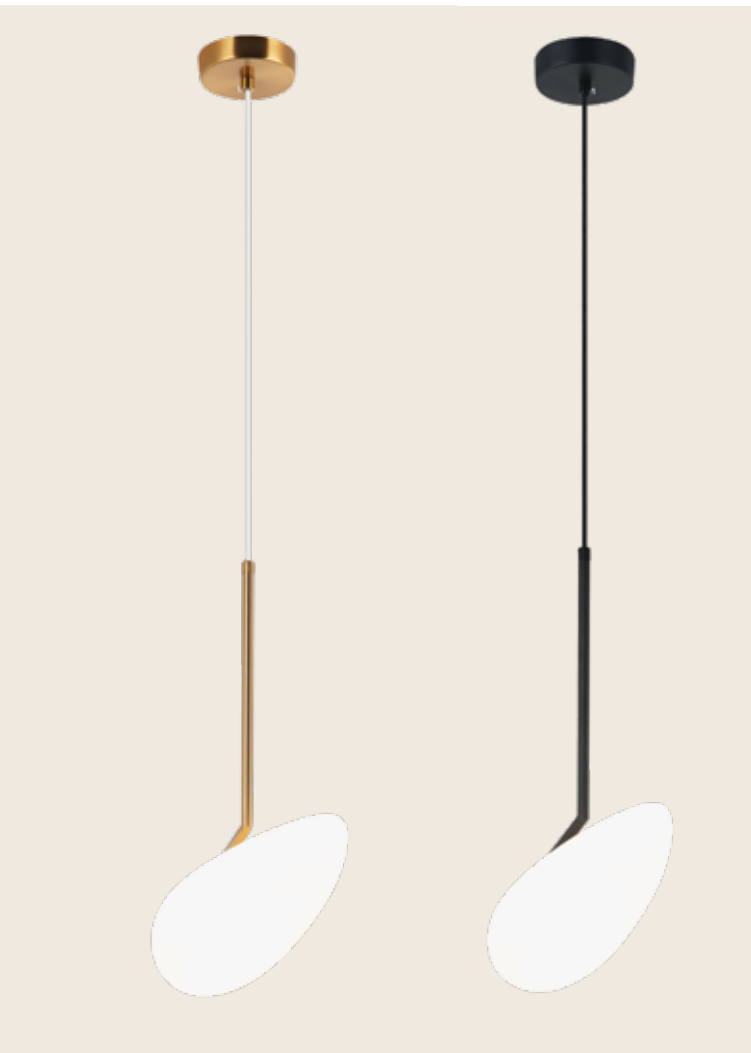

Power 5W
Input 220-240V, 50/60Hz
Color Temperature 3000K
Lumen 400Lm
Cri 80
Dimensions L: 16.5cm W: 25cm H: 42.5cm
Base Ø: 10cm H: 2.5cm
Non Dimmable ☒
Material Metal - Aluminium - Opal Glass
Special Feature 180cm Cable Adjustable
Color Black Matt / **Code 20254**
Color Gold Matt / **Code 20255**