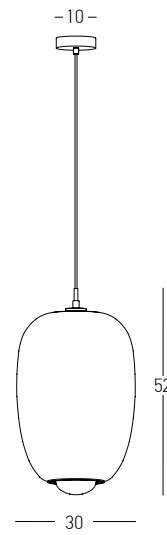

Bulb 1x G9 LED
Power 7W MAX
Input 220-240V, 50/60Hz
Dimensions Ø: 30cm H: 52cm
Base Ø: 10cm H: 2.5cm
Glass Ø: 30cm H: 43cm
Opal Glass Ø: 10.5cm H: 13.5cm
Material Metal - Smoked Glass Outside
Opal Glass Inside
Special Feature 150cm Cable Adjustable
Color Smoked Glass-Gold Matt / **Code 22056**