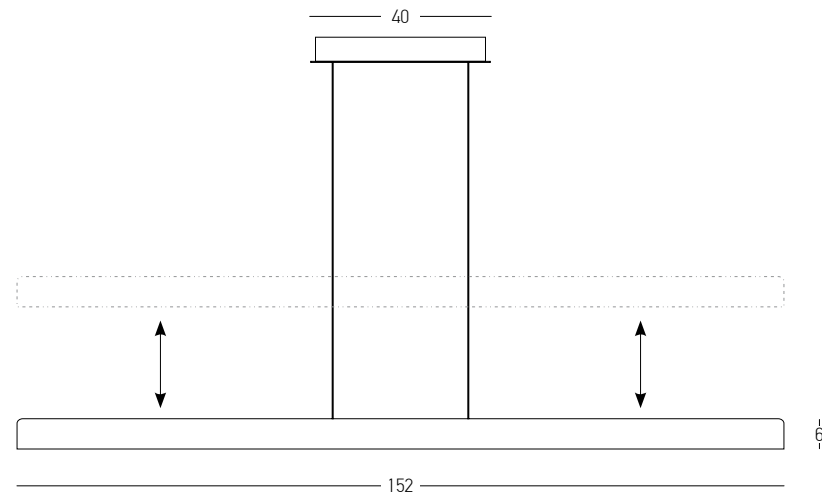

Power	40W
Input	220-240V, 50/60Hz
Color Temperature	3000K
Lumen	2350Lm
Cri	80
Dimensions	L: 120cm W: 1.2cm H: 6cm
Base	L: 40cm W: 6cm H: 5cm
Dimmable Triac	☉
Material	Metal - Aluminium - Silicon
Special Feature	200cm Cable Adjustable Up-Down Lighting Height adjustable via pull and release system
Color	Brushed Grey-Black / Code 25195