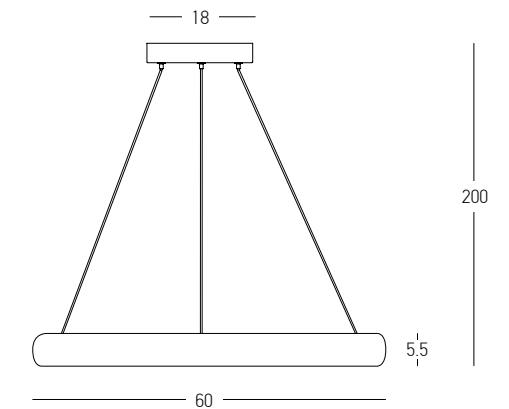

Power 50W
Input 220-240V, 50/60Hz
Color Temperature 3000K
Lumen 4080Lm
Cri 80
Dimensions Ø: 60cm H: 5.5cm
Base Ø: 18cm H: 3.5cm
Dimmable Triac ☐
Material Aluminium - Acrylic
Special Feature 200cm Cable Adjustable
Color Sandy Black / **Code 2052**
Color Sandy White / **Code 2053**
Color Brushed Gold Matt / **Code 2054**