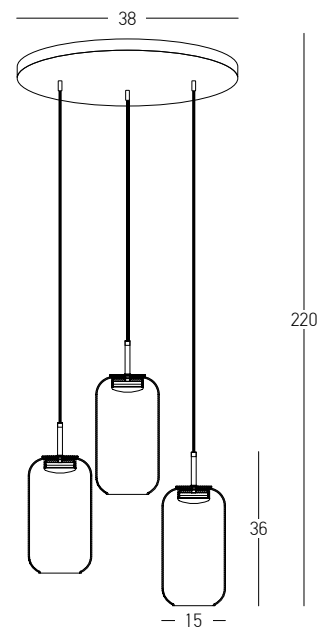

Power 3x 12W
Input 220-240V, 50/60Hz
Color Temperature 3000K
Lumen 1950Lm
Cri 80
Dimensions Ø: 38cm H: 220cm
Base Ø: 38cm H: 3cm
Glass Ø: 15cm H: 36cm
Non Dimmable ☒
Material Metal - Glass
Special Feature 180cm Fabric Cable Adjustable
Color Black Matt-Gold Glass / **Code 23231**