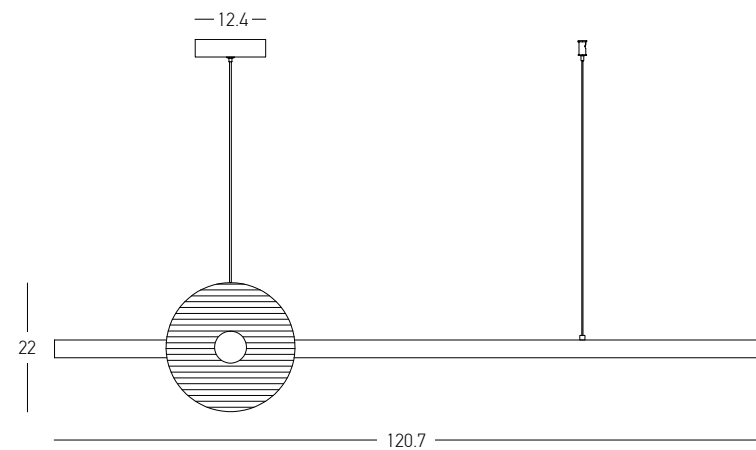

Power 20W
Input 220-240V, 50/60Hz
Color Temperature 3000K
Lumen 1390Lm
Cri 80
Dimensions L: 120.7cm W: 5cm H: 22cm
Base Ø: 12.4cm H: 3cm
Dimmable Triac ☐
Material Metal - Glass - Aluminium
Special Feature 200cm Cable Adjustable
Profile W: 3cm H: 2cm
Color Black-Smoked Glass / **Code 25425**
Color Gold-Clear Glass / **Code 25426**