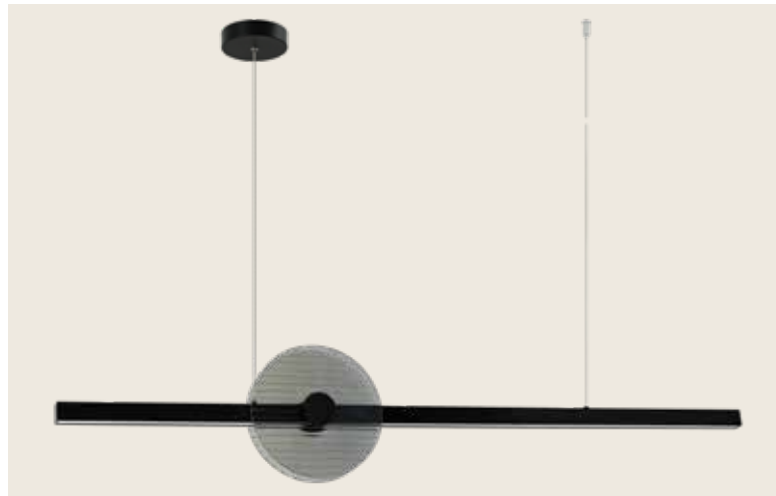

Power 20W
Input 220-240V, 50/60Hz
Color Temperature 3000K
Lumen 1390Lm
Cri 80
Dimensions L: 120.7cm W: 5cm H: 22cm
Base Ø: 12.4cm H: 3cm
Dimmable Triac ☐
Material Metal - Glass - Aluminium
Special Feature 200cm Cable Adjustable
Profile W: 3cm H: 2cm
Color Black-Smoked Glass / **Code 25425**
Color Gold-Clear Glass / **Code 25426**