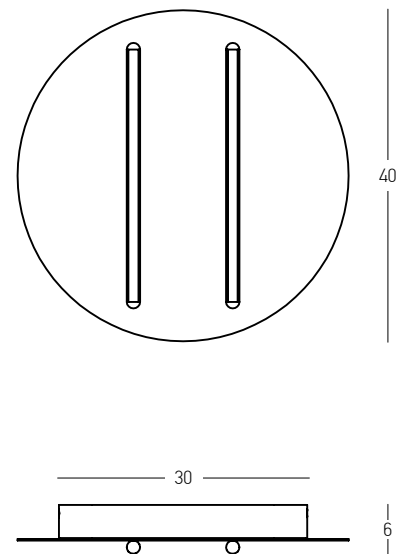

Power	28W
Input	220-240V, 50/60Hz
Color Temperature	3000K
Lumen	1200Lm
Cri	80
Dimensions	Ø: 40cm H: 6cm
Base	L: 30cm W: 8cm H: 4cm
Dimmable Triac	☉
Material	Metal - Aluminium - PVC
Color	Sandy Brick Red-Black Matt / Code 2567
Color	Sandy Grey-Black Matt / Code 2568