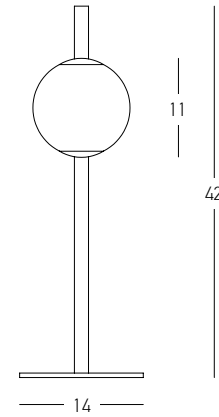

Power 6W
Input 220-240V, 50/60Hz
Color Temperature 3000K
Lumen 480Lm
Cri 80
Dimensions Ø: 11cm H: 42cm
Base Ø: 14cm H: 0.5cm
Non Dimmable ☒
Material Metal - Opal Glass
Special Feature 100cm Cable Available
Glass Ø: 11cm
Color Black Matt / **Code 20134**