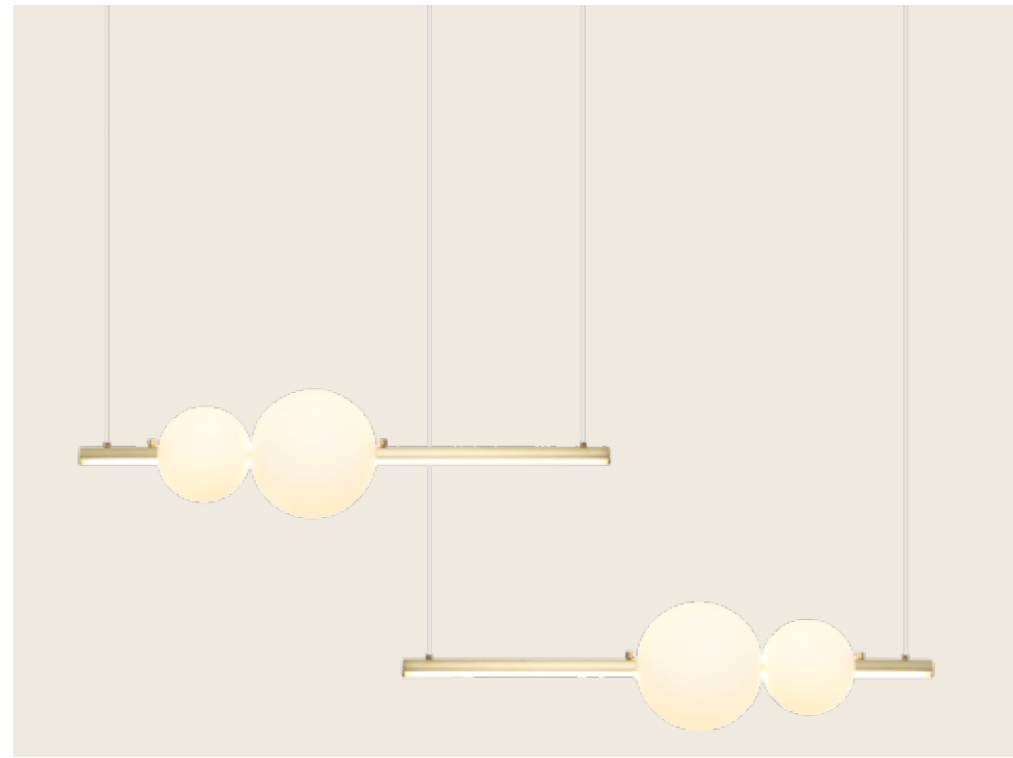

Power	24W
Input	220-240V, 50/60Hz
Color Temperature	3000K
Lumen	2200Lm
Cri	80
Dimensions	L: 105cm W: 15cm H: 210cm
Base	L: 105cm W: 6.5cm H: 2.7cm
Dimmable Triac	☉
Material	Aluminium - Glass
Special Feature	200cm Transparent Cable Adjustable Glass Ø: 15cm | Ø: 10cm Profile Ø: 2cm
Color	Black Matt-Smoked Glass / Code 22234
Color	Gold Matt-Opal Glass-White Base / Code 22235