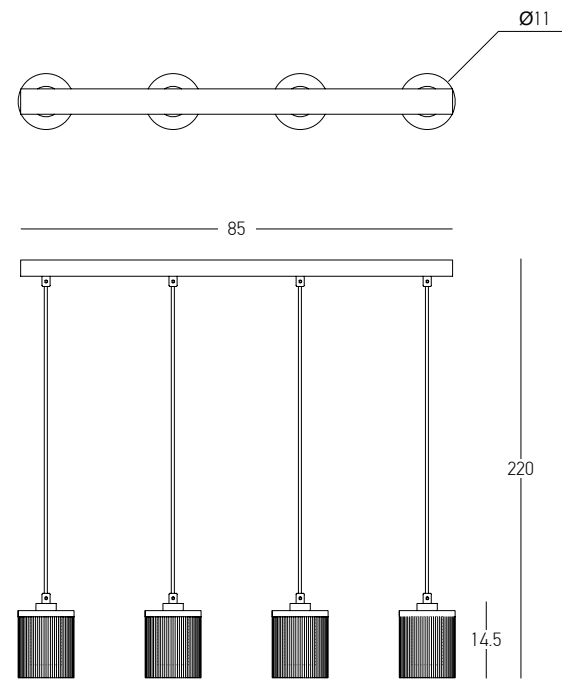

Power 29W
Input 220-240V, 50/60Hz
Color Temperature 3000K
Lumen 2880Lm
Cri 90
Dimensions L: 85cm W: 11cm H: 220cm
Glass Ø: 11cm H: 14.5cm
Base L: 85cm W: 5cm H: 3.5cm
Dimmable Triac
Material Metal - Clear Glass - Opal Glass
Special Feature 200cm Cable Adjustable
Color Gold Matt / **Code 23020**