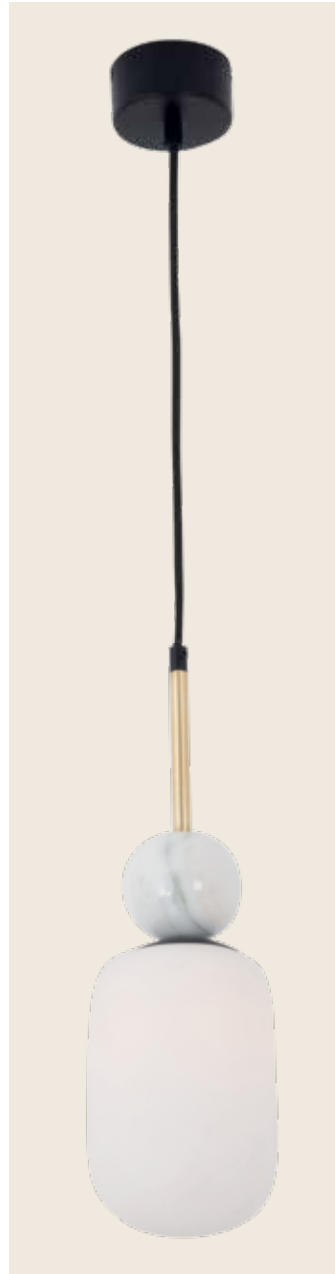

Bulb 1x E27
Power 40W MAX
Input 220-240V, 50/60Hz
Dimensions Ø: 12cm H: 38cm
Base Ø: 8cm H: 3.5cm
Material Metal - White Marble - Opal Glass
Special Feature 220cm Fabric Cable Adjustable
Color Black Matt-Gold Matt / **Code 22215**