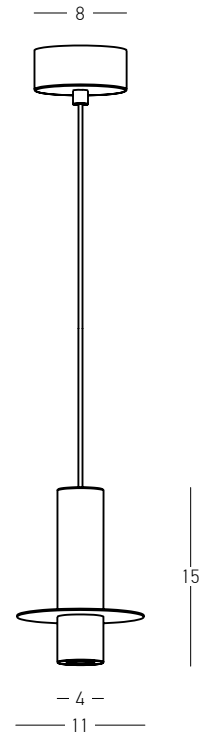

Power	6W
Input	220-240V, 50/60Hz
Color Temperature	3000K
Lumen	390Lm
Cri	90
Dimensions	Ø: 11cm H: 15cm
Base	Ø: 8cm H: 3.5cm
Non Dimmable	☒
Material	Metal - Concrete
Special Feature	135cm Cable Adjustable
Color	Black Matt-Natural Concrete / Code 25378