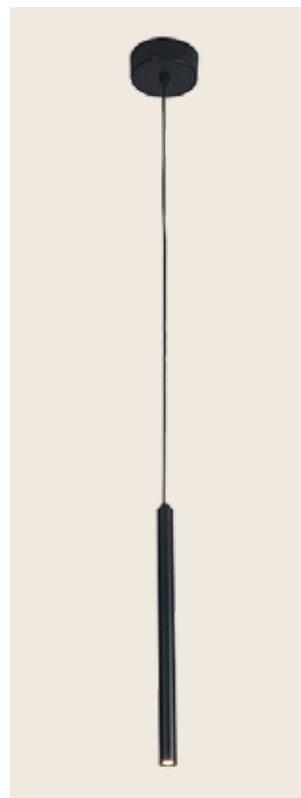

Power 4W
Input 220-240V, 50/60Hz
Color Temperature 3000K
Lumen 400Lm
Cri 90
Dimensions Ø: 4.8cm H: 4.8cm
Base Ø: 8cm H: 3cm
Non Dimmable ☒
Material Metal - Aluminium
Beam Angle 38°
Special Feature 200cm Cable Adjustable
Color Sandy Black / **Code 1902**