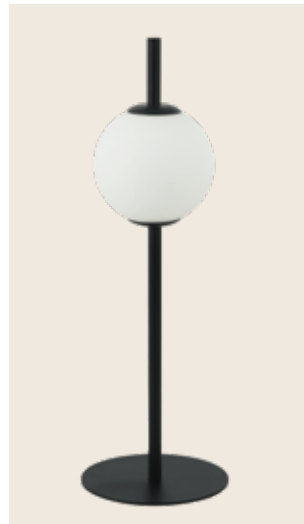

Power 6W
Input 220-240V, 50/60Hz
Color Temperature 3000K
Lumen 480Lm
Cri 80
Dimensions Ø: 11cm H: 42cm
Base Ø: 14cm H: 0.5cm
Non Dimmable ☒
Material Metal - Opal Glass
Special Feature 100cm Cable Available
Glass Ø: 11cm
Color Black Matt / **Code 20134**