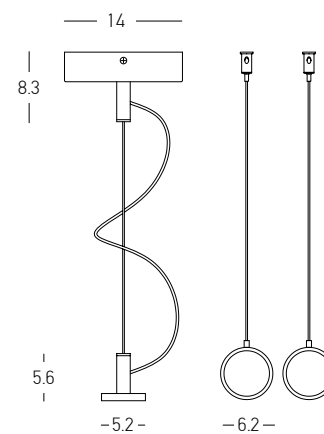

How To Create your Own Suspension

plug and play system with ceramic parts

A modular lighting system crafted for those who seek design freedom with elevated aesthetics. Tailor your own luminous composition - whether suspended vertically or horizontally by using the suspension kit - designed to bring your vision to life. Create your lighting with precision by combining up to three opal glasses in two sizes, paired with your choice of sculptural ceramic parts in six rich matt finishes and three contemporary ceramic designs - oval, diamond-shape and rounded. Each part is crowned with a sleek black metal ring, providing a bold contrast to it's glow. The ceramic components are threaded for seamless, stable assembly, allowing you to position each element exactly as your space demands.

Minimal yet expressive, this modular system is LED compatible (max 32W) - designed not just to illuminate, but to inspire.

Shape the Light. Design the Mood.

Modular elegance for limitless creativity.

Surface Suspension Kit for Horizontal and Vertical Installation (Support 20-32W)

Power 32W MAX, 20W MIN
Input 220-240V, 50/60Hz
Dimensions Ø: 14cm H: 200cm
Base Ø: 14cm H: 3cm
Dimmable Triac ☐
Material Aluminium
Special Feature 200cm Cable Adjustable
200cm Wires with Hanging Rings Adjustable
Driver Included

Color Black Matt / Code 25105

Surface Suspension Kit for Horizontal and Vertical Installation (Support max. 15W)

Power 15W MAX
Input 220-240V, 50/60Hz
Dimensions Ø: 14cm H: 200cm
Base Ø: 14cm H: 3cm
Dimmable Triac ☐
Material Aluminium
Special Feature Compatible with only one Opal Glass
200cm Cable Adjustable
Driver Included

Color Black Matt / Code 25105-1