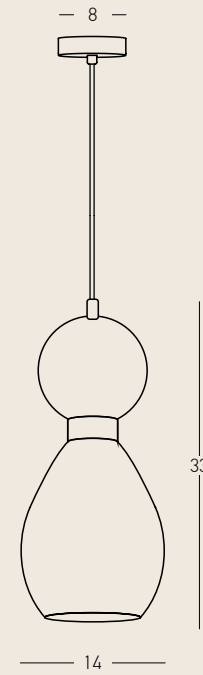

Bulb 1x E14
Power 15W MAX
Input 220-240V, 50/60Hz
Dimensions Ø: 14cm H: 33cm
Base Ø: 8cm H: 3.5cm
Shade Ø: 14cm H: 19cm
Material Brass - Gypsum - Marble
Special Feature 200cm Fabric Cable Adjustable
Color Sandy Black-Brass-Black Marble / **Code 23239**