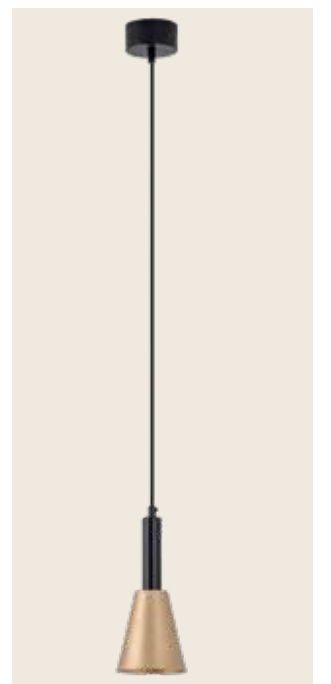

Power 7W
Input 220-240V, 50/60Hz
Color Temperature 3000K
Lumen 840Lm
Cri 80
Dimensions Ø: 10.5cm H: 24cm
Base Ø: 8cm L: 3.5cm
Non Dimmable ☒
Material Metal - Aluminum
Special Feature 200cm Fabric Cable Adjustable
Color Sandy Black-Painted Gold / **Code 22180** ☒
Color Sandy Black / **Code 22179** ☒