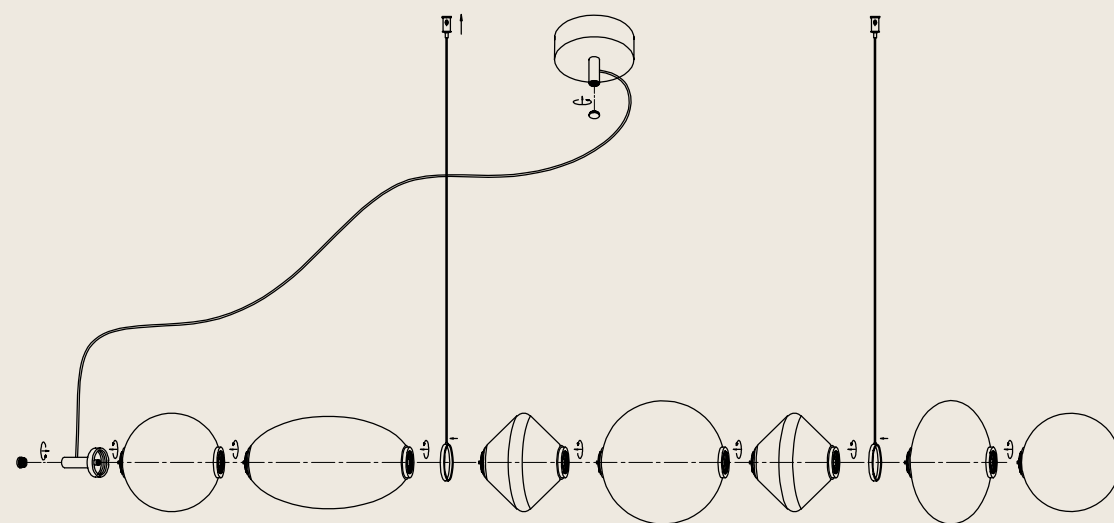

How To Create your Own Suspension

plug and play system with ceramic parts

A modular lighting system crafted for those who seek design freedom with elevated aesthetics. Tailor your own luminous composition - whether suspended vertically or horizontally by using the suspension kit - designed to bring your vision to life. Create your lighting with precision by combining up to three opal glasses in two sizes, paired with your choice of sculptural ceramic parts in six rich matt finishes and three contemporary ceramic designs - oval, diamond-shape and rounded. Each part is crowned with a sleek black metal ring, providing a bold contrast to it's glow. The ceramic components are threaded for seamless, stable assembly, allowing you to position each element exactly as your space demands.

Minimal yet expressive, this modular system is LED compatible (max 32W) - designed not just to illuminate, but to inspire.

Shape the Light. Design the Mood.

Modular elegance for limitless creativity.

Surface Suspension Kit for Horizontal and Vertical Installation (Support 20-32W)

Power 32W MAX, 20W MIN
Input 220-240V, 50/60Hz
Dimensions Ø: 14cm H: 200cm
Base Ø: 14cm H: 3cm
Dimmable Triac ☐
Material Aluminium
Special Feature 200cm Cable Adjustable
200cm Wires with Hanging Rings Adjustable
Driver Included

Color Black Matt / Code 25105

Surface Suspension Kit for Horizontal and Vertical Installation (Support max. 15W)

Power 15W MAX
Input 220-240V, 50/60Hz
Dimensions Ø: 14cm H: 200cm
Base Ø: 14cm H: 3cm
Dimmable Triac ☐
Material Aluminium
Special Feature Compatible with only one Opal Glass
200cm Cable Adjustable
Driver Included

Color Black Matt / Code 25105-1