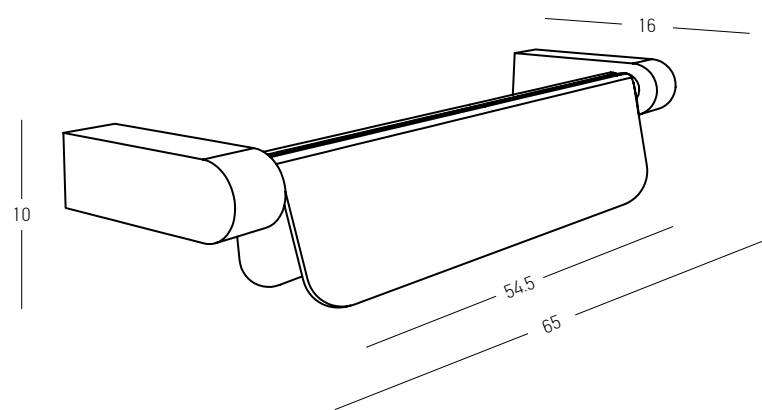

Power	8W
Input	220-240V, 50/60Hz
Color Temperature	3000K
Lumen	510Lm
Cri	80
Dimensions	L: 16cm W: 65cm H: 10cm
Base	W: 3.5cm H: 4.5cm
Non Dimmable	☒
Material	Metal - Aluminium - Acrylic
Special Feature	Movable Light Deflectors
Color	Brushed Gold / Code 25192