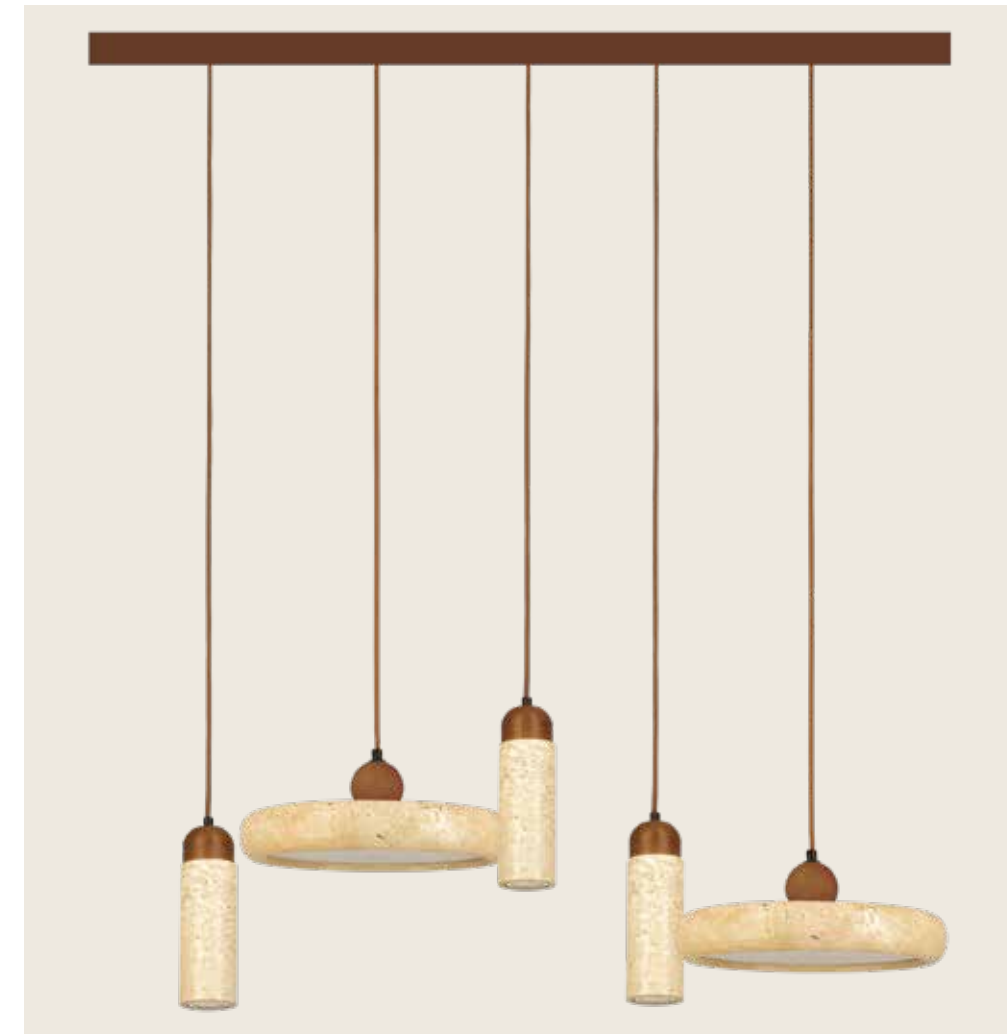

Bulb LED, 3x GU10
Power 44W, 3x 10W MAX
Input 220-240V, 50/60Hz
Color Temperature 3000K
Lumen 2512Lm
Cri 80
Dimensions L: 90cm W: 44cm H: 220cm
Wooden Base L: 90cm W: 18cm H: 4cm
Non Dimmable ☒
Material Stone - Metal - Wood
Special Feature 200cm Fabric Cable Adjustable
Color Natural Stone-Brown Wood / **Code 25451**