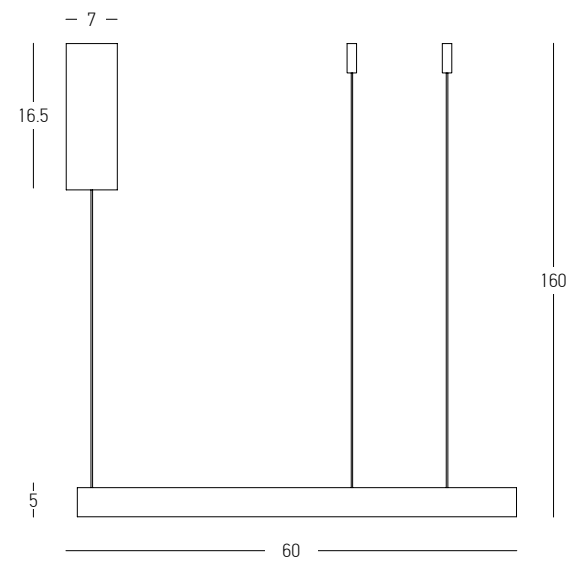

Power 59W
Input 220-240V, 50/60Hz
Color Temperature 3000K
Lumen 3595Lm
Cri 80
Dimensions Ø: 60cm H: 160cm
Base Ø: 7cm H: 16.5cm
Dimmable Triac ☉
Material Aluminium - Acrylic
Special Feature 150cm Cable Adjustable
Up-Down Light
Profile 1.8x5cm

Color Electroplate Brushed Nickel / **Code 25366**
Color Sandy Black / **Code 25365**
Color Electroplate Brushed Coffee / **Code 25367**