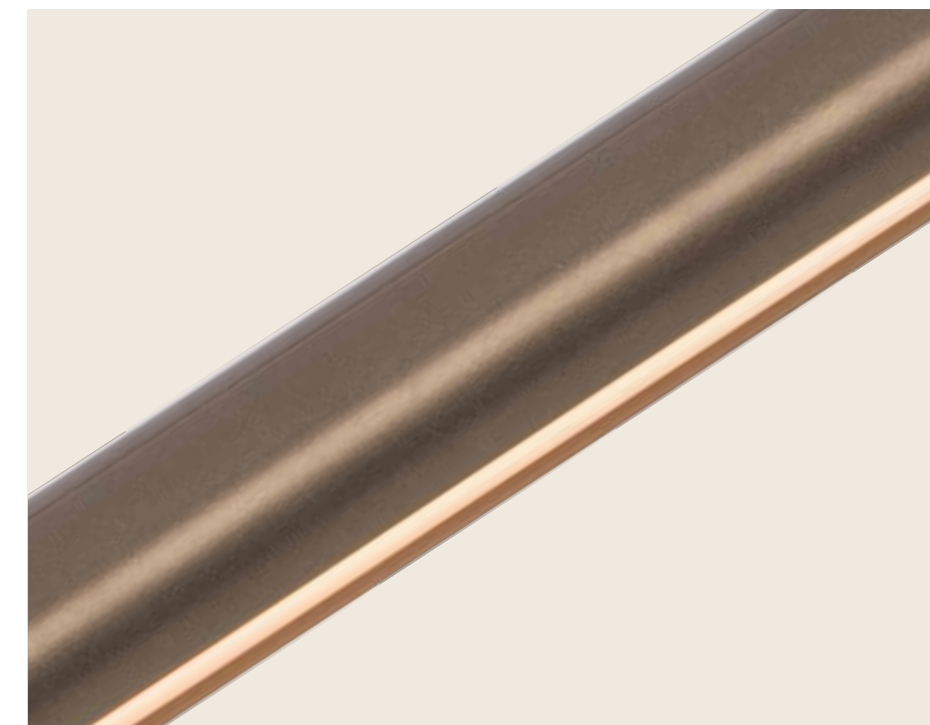

Power	45W
Input	220-240V, 50/60Hz
Color Temperature	3000K
Lumen	6300Lm
Cri	80
Dimensions	Ø: 5.3cm L: 141cm
Base	Ø: 8cm H: 3.5cm
Non Dimmable	☒
Material	Aluminium - PC Diffuser
Special Feature	200cm Fabric Cable Adjustable Optional Dimming DALI
Color	Painted Bronze / Code 22207