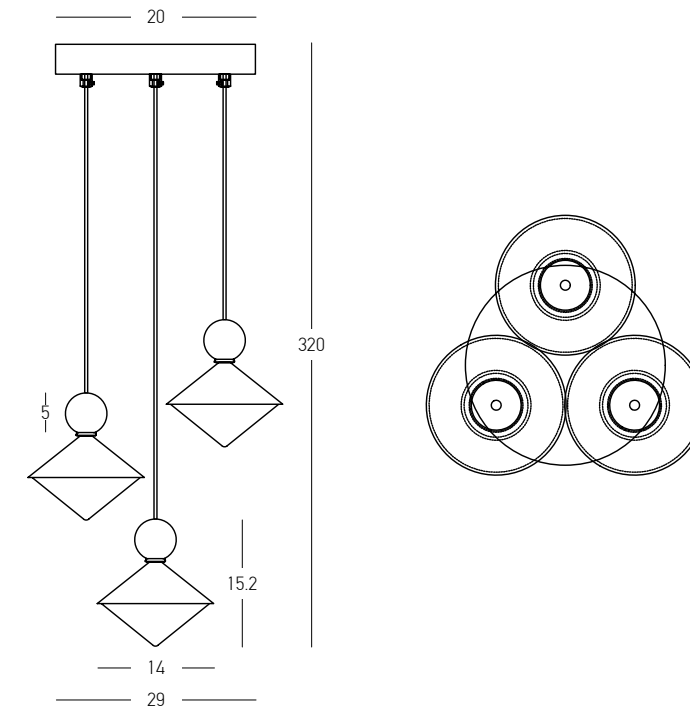

Power	20W
Input	220-240V, 50/60Hz
Color Temperature	3000K
Lumen	1400Lm
Cri	90
Dimensions	Ø: 29cm H: 320cm
Base	Ø: 20cm H: 3cm
Shades	Ø: 14cm H: 15.2cm
Dimmable Triac	☉
Material	Metal - Ceramic - Glass
Special Feature	300cm Cable Adjustable
Color	Brass-Beige Red-Pastel Grey Green-Pastel Blue / Code 25101