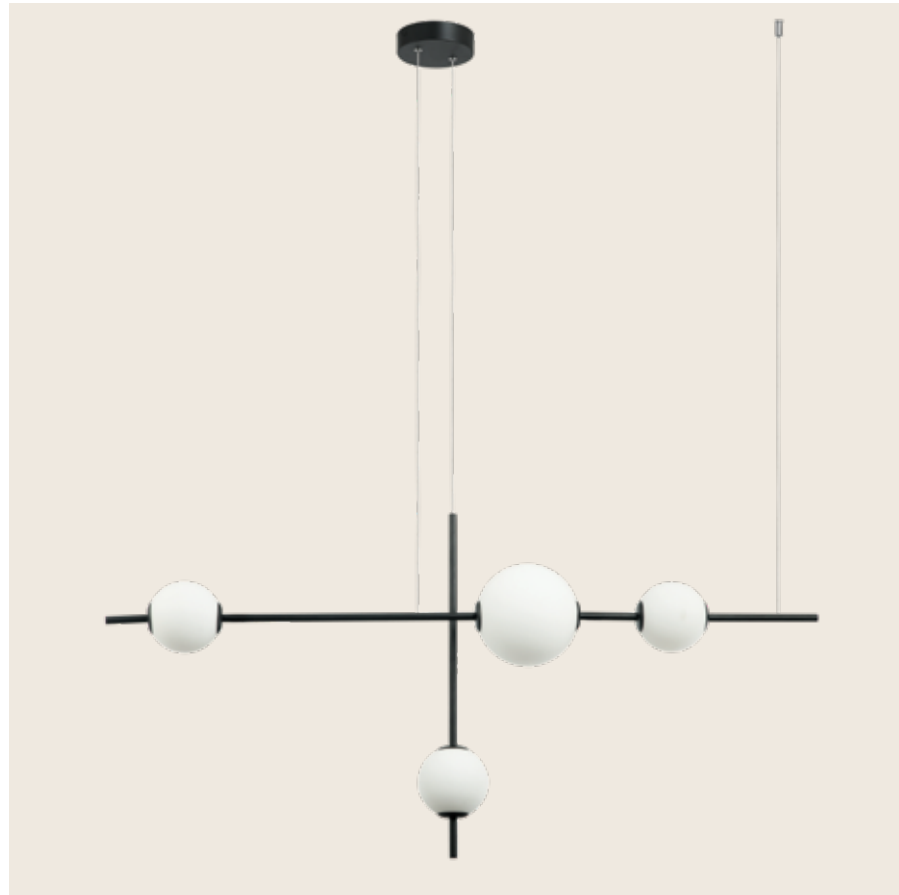

Power 19W
Input 220-240V, 50/60Hz
Color Temperature 3000K
Lumen 1440Lm
Cri 80
Dimensions L: 110cm W: 16cm H: 55cm
Base Ø: 13cm H: 3.2cm
Dimmable ☉
Material Metal - Opal Glass
Special Feature Step Dimming 10%-40%-100%
Glass Ø: 16cm | Ø: 11cm
Color Black Matt / **Code 20131**