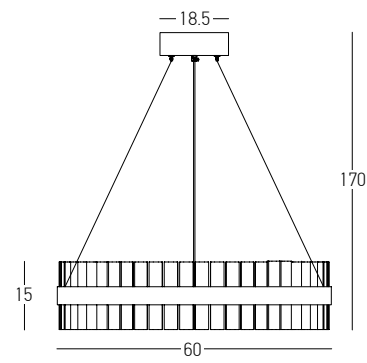

Power 56W
Input 220-240V, 50/60Hz
Color Temperature 3000K
Lumen 3610Lm
Cri 80
Dimensions Ø: 60cm H: 15cm
Base Ø: 18.5cm H: 5cm
Dimmable Triac ☐
Material Stainless Steel - Clear Glass
Special Feature 150cm Cable Adjustable
Profile 3.5x4cm
Color Gold Matt / **Code 22039**

Power 68W
Input 220-240V, 50/60Hz
Color Temperature 3000K
Lumen 4350Lm
Cri 80
Dimensions Ø: 80cm H: 15cm
Base Ø: 18.5cm H: 5cm
Dimmable Triac ☐
Material Stainless Steel - Clear Glass
Special Feature 150cm Cable Adjustable
Profile 3.5x4cm
Color Gold Matt / **Code 22040**