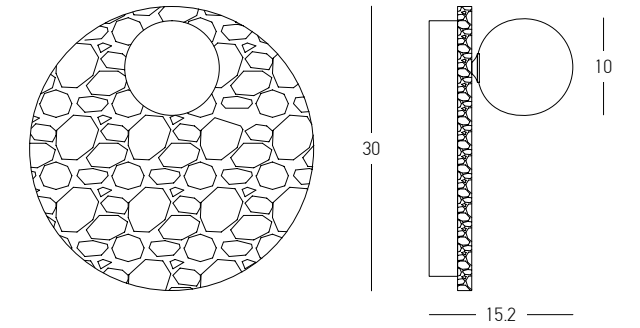

Bulb 1x G9 LED
Power 5W MAX
Input 220-240V, 50/60Hz
Dimensions Ø: 30cm L: 15.2cm
Opal Glass Ø: 10cm
Material Stone - Metal - Opal Glass
Color Natural Stone / **Code 25316**