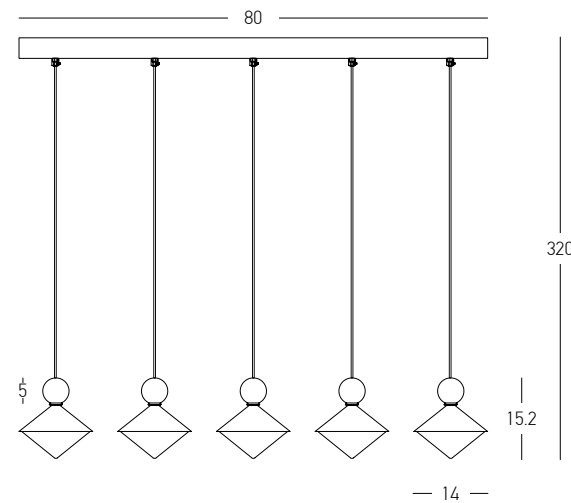

Power 32W
Input 220-240V, 50/60Hz
Color Temperature 3000K
Lumen 2150Lm
Cri 90
Dimensions L: 80cm W: 14cm H: 320cm
Base L: 80cm W: 8cm H: 3.5cm
Shades Ø: 14cm H: 15.2cm
Dimmable Triac ☐
Material Metal - Ceramic - Glass
Special Feature 300cm Cable Adjustable
Color Brass-Beige Red-Pastel Grey Green-Pastel Blue / **Code 25103**