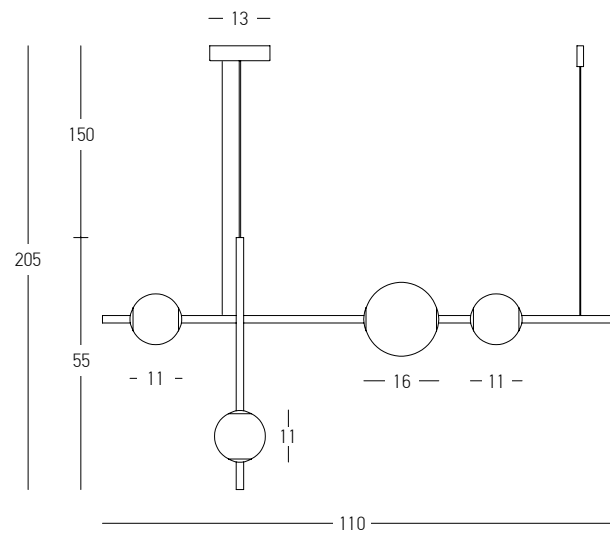

Power 19W
Input 220-240V, 50/60Hz
Color Temperature 3000K
Lumen 1440Lm
Cri 80
Dimensions L: 110cm W: 16cm H: 55cm
Base Ø: 13cm H: 3.2cm
Dimmable ☉
Material Metal - Opal Glass
Special Feature Step Dimming 10%-40%-100%
Glass Ø: 16cm | Ø: 11cm
Color Black Matt / **Code 20131**