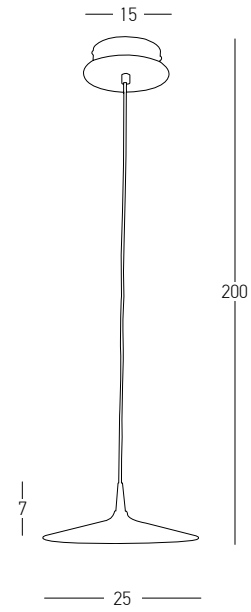

Power 6W
Input 220-240V, 50/60Hz
Color Temperature 3000K
Lumen 600Lm
Cri 80
Dimensions Ø: 25cm H: 7cm
Base Ø: 15cm H: 4.5cm
Non Dimmable ☒
Material Metal - Wood
Special Feature 200cm Cable Adjustable
Color Nature Wood-Black Matt / **Code 19150**