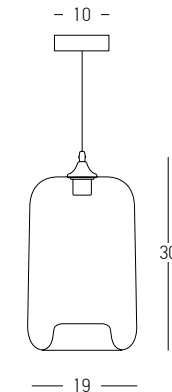

Bulb 1x E27
Power 40W MAX
Input 220-240V, 50/60Hz
Dimensions Ø: 19cm H: 30cm
Base Ø: 10cm H: 2.5cm
Material Glass
Special Feature 150cm Cable Adjustable
Color Smoked Grey / **Code 14101**