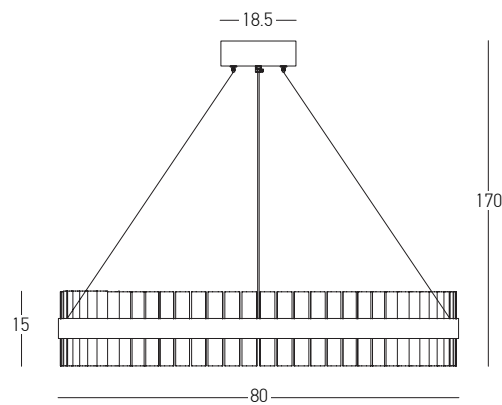

Power 56W
Input 220-240V, 50/60Hz
Color Temperature 3000K
Lumen 3610Lm
Cri 80
Dimensions Ø: 60cm H: 15cm
Base Ø: 18.5cm H: 5cm
Dimmable Triac ☐
Material Stainless Steel - Clear Glass
Special Feature 150cm Cable Adjustable
Profile 3.5x4cm
Color Gold Matt / **Code 22039**

Power 68W
Input 220-240V, 50/60Hz
Color Temperature 3000K
Lumen 4350Lm
Cri 80
Dimensions Ø: 80cm H: 15cm
Base Ø: 18.5cm H: 5cm
Dimmable Triac ☐
Material Stainless Steel - Clear Glass
Special Feature 150cm Cable Adjustable
Profile 3.5x4cm
Color Gold Matt / **Code 22040**