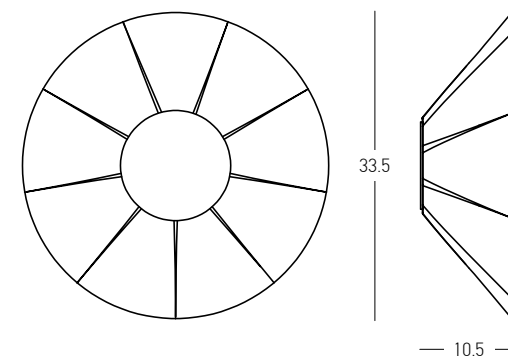

Power 6W
Input 220-240V, 50/60Hz
Color Temperature 3000K
Lumen 470Lm
Cri 95
Dimensions Ø: 33.5cm L: 10.5cm
Non Dimmable ☒
Material Metal - Acrylic - Acoustic Panel
Color Grey-Black / **Code 25178**