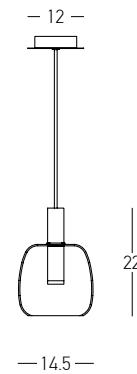

Power 7W
Input 220-240V, 50/60Hz
Color Temperature 3000K
Lumen 450Lm
Cri 80
Dimensions Ø: 14.5cm H: 22cm
Base Ø: 12cm H: 2.5cm
Non Dimmable ☒
Material Aluminium - Glass - Acrylic
Special Feature 150cm Cable Adjustable
Color Black Matt-Smoked Grey / **Code 1967**
Color Gold Matt-Clear Glass / **Code 1968**