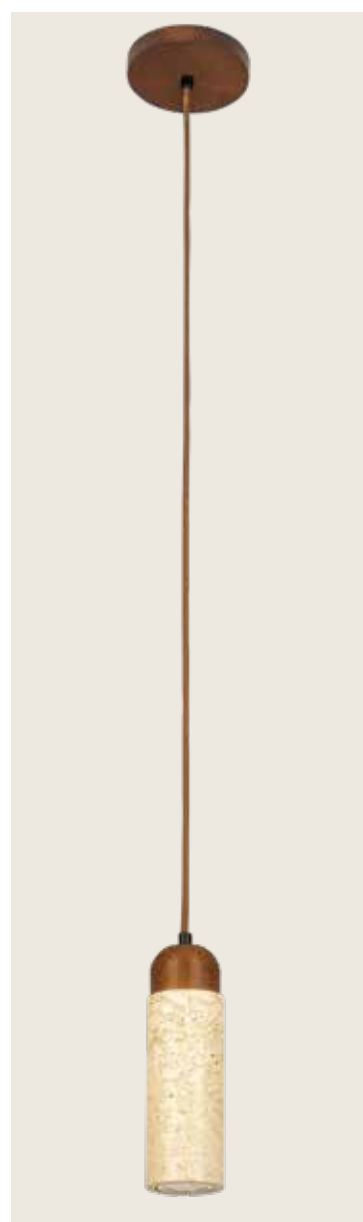

Bulb 1x GU10
Power 10W MAX
Input 220-240V, 50/60Hz
Dimensions Ø: 6.7cm H: 20.5cm
Wooden Base Ø: 10cm H: 2cm
Material Stone - Wood
Special Feature 200cm Fabric Cable Adjustable
Color Natural Stone-Brown Wood / **Code 25417**