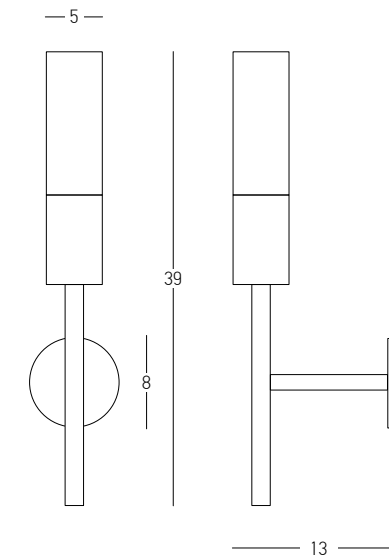

Bulb 1x E27
 Power 40W MAX
 Input 220-240V, 50/60Hz
 Dimensions Ø: 12cm H: 38cm
 Base Ø: 8cm H: 3.5cm
 Material Metal - White Marble - Opal Glass
 Special Feature 220cm Fabric Cable Adjustable
 Color Black Matt-Gold Matt / **Code 22215**