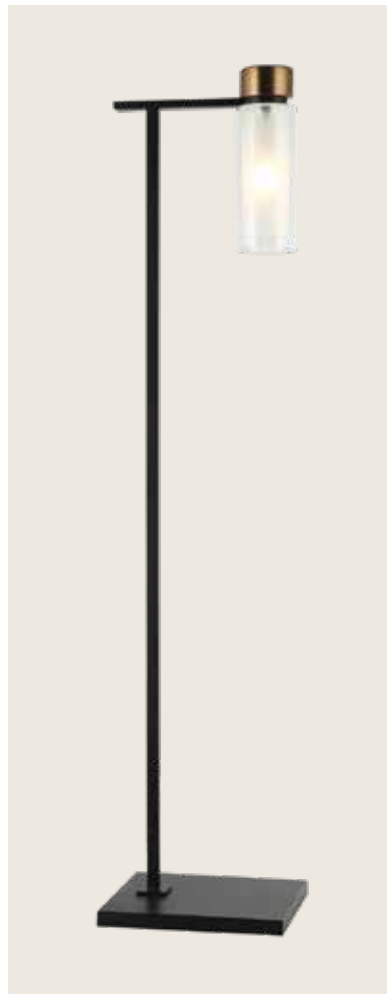

Bulb 1x E14 LED
Power 8W MAX
Input 220-240V, 50/60Hz
Dimensions L: 24cm W: 24cm H: 110cm
Base L: 24cm W: 24cm H: 3cm
Glass Ø: 8cm H: 18.5cm
Material Metal - Clear Glass - Frost White Glass
Special Feature 150cm Cable Available
Color Sandy Black-Antique Brass / **Code 22136**