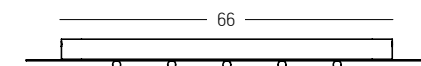

Power	52W
Input	220-240V, 50/60Hz
Color Temperature	3000K
Lumen	2230Lm
Cri	90
Dimensions	Ø: 80cm H: 6cm
Base	L: 66cm W: 8cm H: 4cm
Dimmable Triac	☉
Material	Metal - Aluminium - PVC
Special Feature	Sticks Ø: 1.5cm H: 72cm Ø: 1.5cm H: 37cm
Color	Sandy Brick Red-Black Matt / Code 2571
Color	Sandy Grey-Black Matt / Code 2572