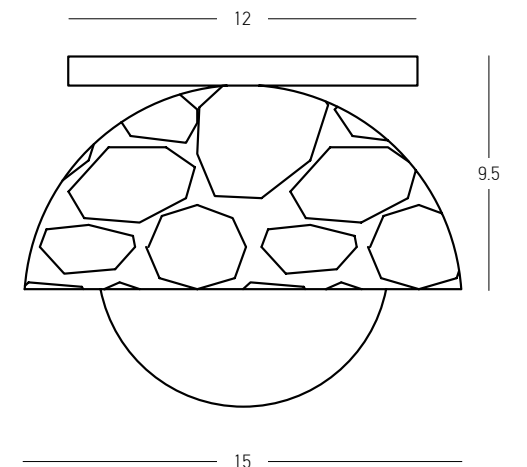

Bulb 1x G9 LED
Power 5W MAX
Input 220-240V, 50/60Hz
Dimensions Ø: 15cm H: 14cm
Wooden Base Ø: 12cm H: 2cm
Material Stone - Wood - Opal Glass
Special Feature Glass Ø: 10cm
Color Natural Stone-Brown Wood / **Code 25418**