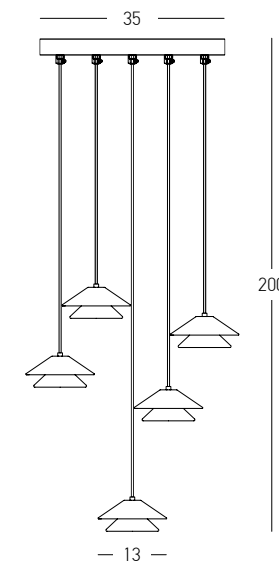

Power 45W
Input 220-240V, 50/60Hz
Color Temperature 3000K
Lumen 3360Lm
Cri 80
Dimensions Ø: 35cm H: 200cm
Base Ø: 35cm H: 3cm
Non Dimmable ☒
Material Metal - Aluminium - Acrylic
Special Feature 200cm Cable Adjustable
Honeycomb Louver
Color Sandy Black Base-Sandy Black Shade-
Brushed Gold Electroplate / **Code 25453**

- 13 -