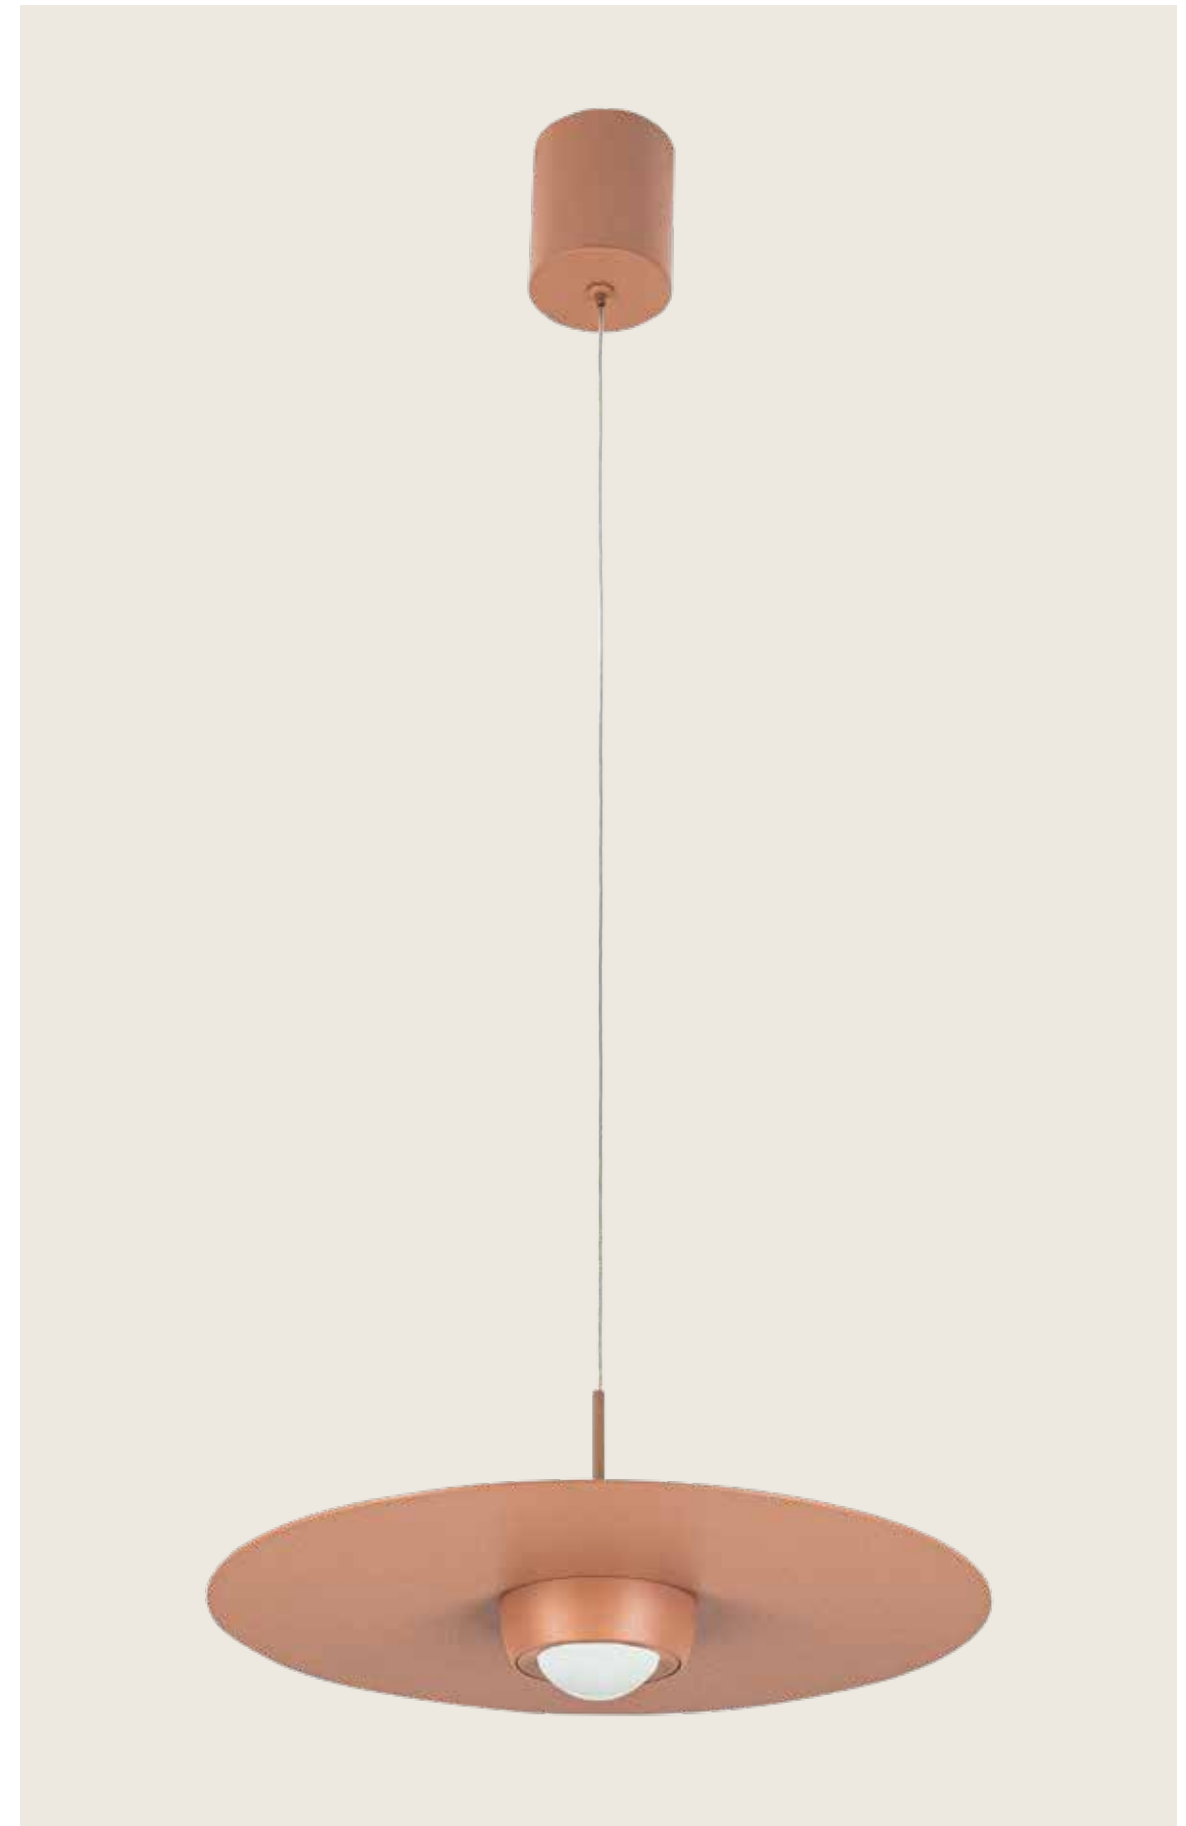

Crafted to Stand Out
Decorative luminaires that define the mood
and the aesthetics of space.

03 . DECO

Power 21W
 Input 220-240V, 50/60Hz
 Color Temperature 3000K
 Lumen 1300Lm
 Cri 90
 Dimensions Ø: 35cm H: 14cm
 Base Ø: 7.5cm H: 9cm
 Dimmable Triac
 Material Metal - Aluminium - Glass
 Special Feature 200cm Cable Adjustable
 Color Sandy Black / **Code 2585**
 Color Sandy Brick Red / **Code 2586**