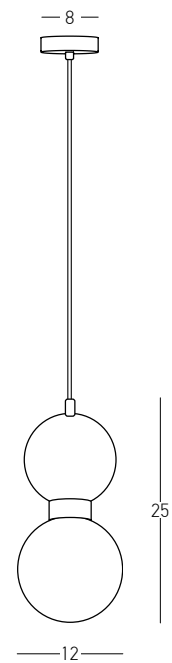

Bulb	1x G9 LED
Power	7W MAX
Input	220-240V, 50/60Hz
Dimensions	Ø: 12cm H: 25cm
Base	Ø: 8cm H: 3.5cm
Glass	Ø: 12cm
Material	Brass - Opal Glass - Marble
Special Feature	200cm Fabric Cable Adjustable
Color	Sandy Black-Brass-Green Marble / Code 23242
Color	Sandy Black-Brass-Black Marble / Code 23241