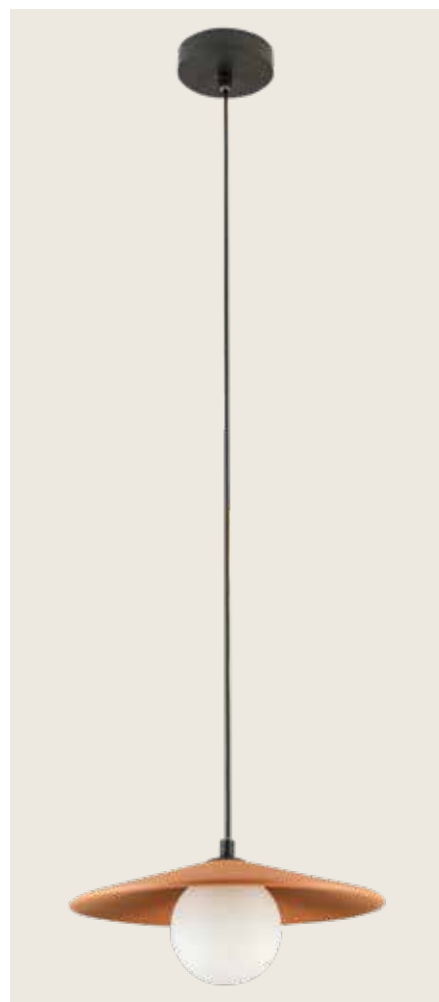

Bulb 1x G9 LED
Power 9W MAX
Dimensions Ø: 28.5cm H: 11cm
Base Ø: 10cm H: 2.5cm
Opal Glass Ø: 10cm
Material Metal - Clay - Opal Glass
Special Feature 180cm Cable Adjustable
Color Olive Green-Black / **Code 2597**
Color Terracotta-Black / **Code 2598**