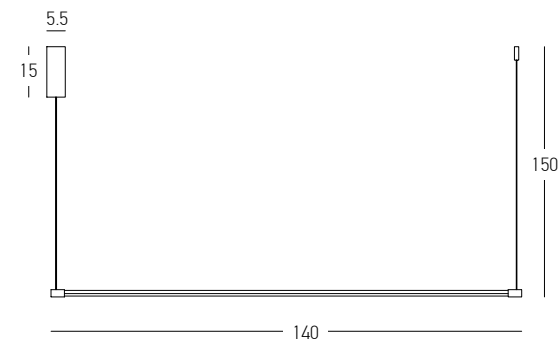

Power 19W
Input 220-240V, 50/60Hz
Color Temperature 3000K
Lumen 1620Lm
Cri 80
Dimensions Ø: 1.6cm L: 140cm H: 150cm
Base Ø: 5.5cm H: 15cm
Non Dimmable ☒
Material Aluminium - Acrylic
Special Feature 135cm Cable Adjustable
Profile Ø: 1.6cm
Color Black Matt / **Code 20119**
Color Gold Matt / **Code 20120**