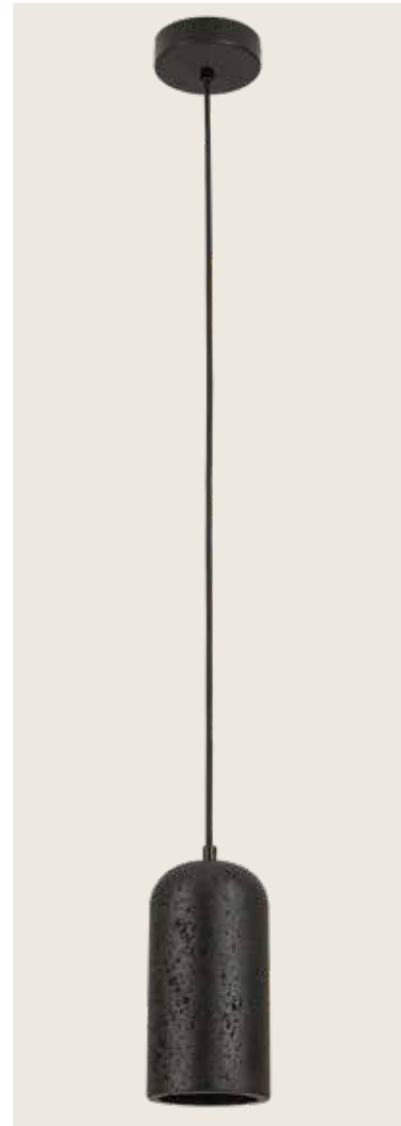

Bulb 1x E27
Power 10W MAX
Input 220-240V, 50/60Hz
Dimensions Ø: 10cm H: 19cm
Base Ø: 10cm H: 2.5cm
Material Stone - Metal
Special Feature 200cm Cable Adjustable
Color Black / **Code 25420**