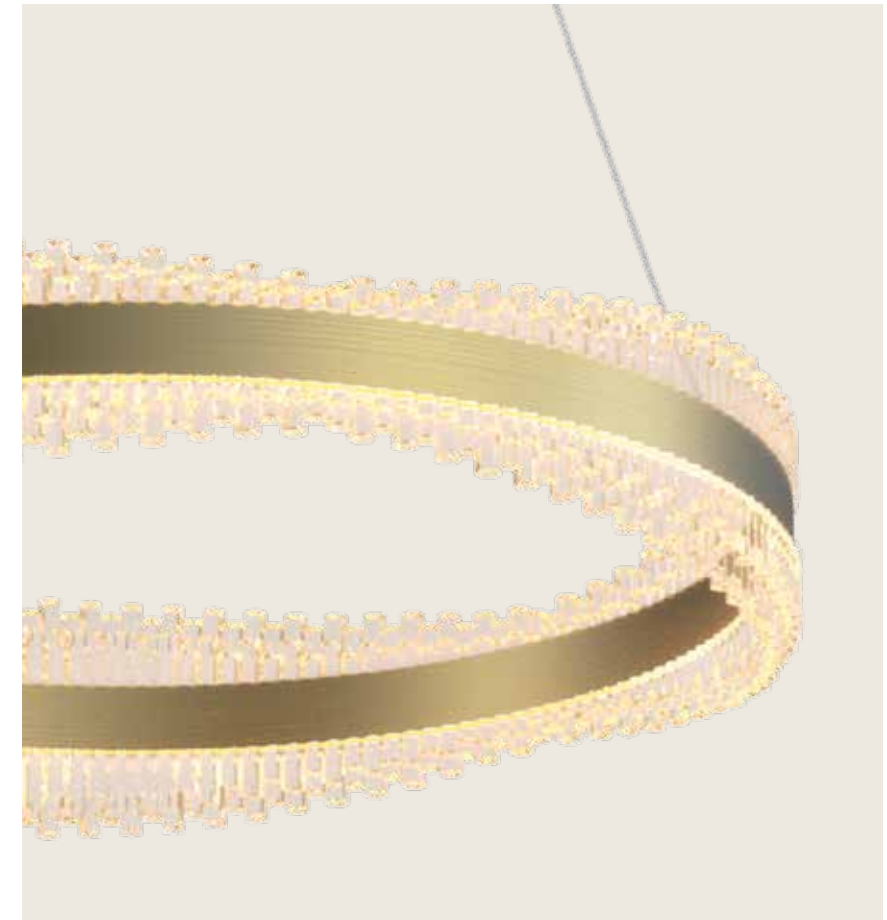

Crystalline Elegance
Exquisite crystal lighting that transforms light
into pure luxury.

05. CRYSTAL