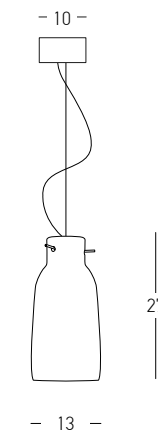

Bulb 1x E27
Power 40W MAX
Input 220-240V, 50/60Hz
Dimensions Ø: 13cm H: 27cm
Base Ø: 10cm H: 2.5cm
Material Clay - Metal
Special Feature 200cm Fabric Cable Adjustable
Color White Clay-Black Base / **Code 22236**