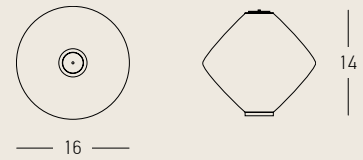

Color Black Matt / Code 25105-1

Power
Dimensions
Material
Special Feature
Color

Without Light
Ø: 16cm H: 14cm
Ceramic - Aluminium
Up-Down Connector
Ant Red
Code 25111

Power
Dimensions
Material
Special Feature
Color

Without Light
Ø: 16cm H: 14cm
Ceramic - Aluminium
Up-Down Connector
Grey Green
Code 25112

Power
Dimensions
Material
Special Feature
Color

Without Light
Ø: 16cm H: 14cm
Ceramic - Aluminium
Up-Down Connector
Pine Green
Code 25113