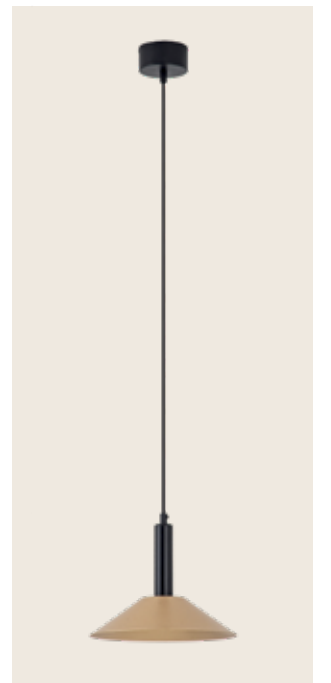

Power 7W
Input 220-240V, 50/60Hz
Color Temperature 3000K
Lumen 840Lm
Cri 80
Dimensions Ø: 22.5cm H: 17cm
Base Ø: 8cm L: 3.5cm
Non Dimmable ☒
Material Metal - Aluminum
Special Feature 200cm Fabric Cable Adjustable
Color Sandy Black-Painted Gold / **Code 22182** ☒
Color Sandy Black / **Code 22183** ☒