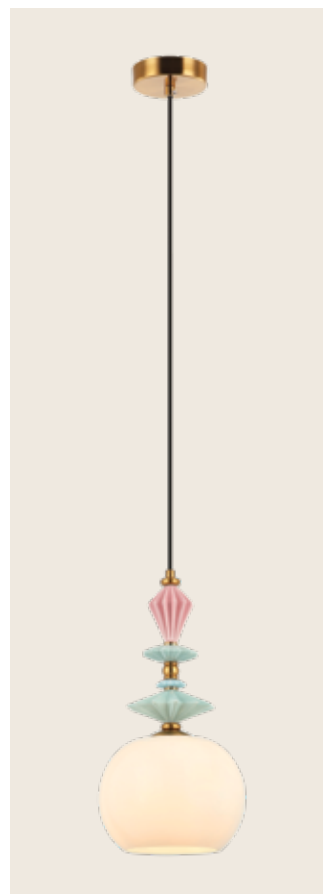

Bulb 1x E27
Power 40W MAX
Input 220-240V, 50/60Hz
Dimensions Ø: 13cm H: 48cm
Base Ø: 10cm H: 2.5cm
Opal Glass Ø: 13cm H: 24cm
Material Metal - Ceramic - Opal Glass
Special Feature 150cm Fabric Cable Adjustable
Color Antique Brass / **Code 22078**