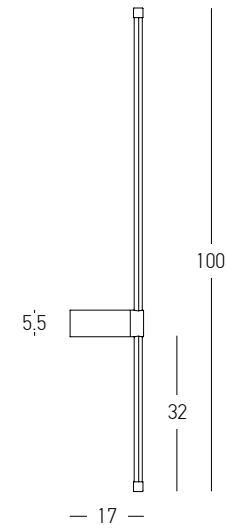

Power 20W
Input 220-240V, 50/60Hz
Color Temperature 3000K
Lumen 1506Lm
Cri 80
Dimensions Ø: 1.6cm L: 17cm H: 100cm
Base Ø: 5.5cm L: 15cm
Non Dimmable ☒
Material Aluminium - Acrylic
Special Feature Movable Profile
Color Black Matt / **Code 20116**
Color Gold Matt / **Code 20117**