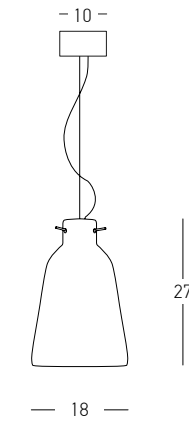

Bulb 1x E27
Power 40W MAX
Input 220-240V, 50/60Hz
Dimensions Ø: 18cm H: 27cm
Base Ø: 10cm H: 2.5cm
Material Clay - Metal
Special Feature 200cm Fabric Cable Adjustable
Color White Clay-Black Base / **Code 22268**