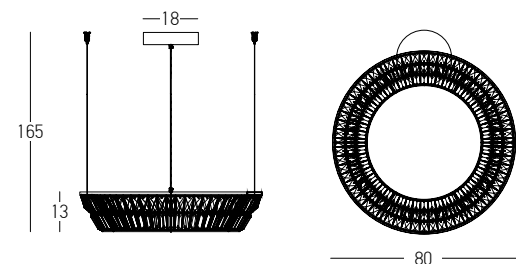

Power 38W
Input 220-240V, 50/60Hz
Color Temperature 3000K
Lumen 2290Lm
Cri 90
Dimensions Ø: 60cm H: 13cm
Base Ø: 18cm H: 4cm
Dimmable Triac ☉
Material Metal - Crystal
Special Feature 150cm Cable Adjustable
Color Antique Brass / **Code 23046**

Power 55W
Input 220-240V, 50/60Hz
Color Temperature 3000K
Lumen 3350Lm
Cri 90
Dimensions Ø: 80cm H: 13cm
Base Ø: 18cm H: 4cm
Dimmable Triac ☉
Material Metal - Crystal
Special Feature 150cm Cable Adjustable
Color Antique Brass / **Code 23048**