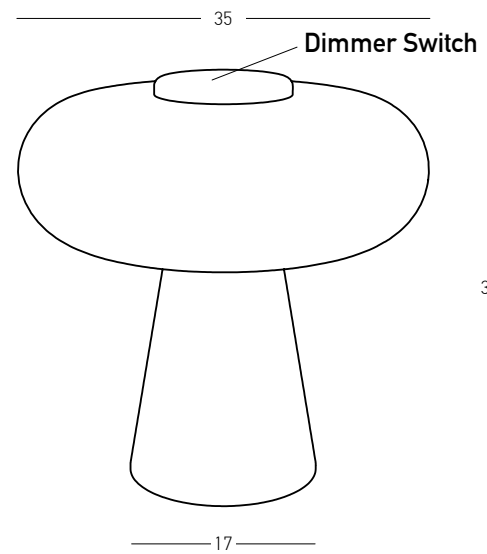

Power 18W
Input 220-240V, 50/60Hz
Color Temperature 3000K
Lumen 740Lm
Cri 90
Dimensions Ø: 35cm H: 35cm
Base Ø: 17cm H: 23cm
Glass Ø: 35cm H: 12cm
Dimmable Touch Dimming
Material Metal - Aluminium - Acrylic - Glass
Special Feature 150cm Cable Available
Color Sandy Black-Tawny Glass / **Code 25276**
Color Sandy Black-Smoked Glass / **Code 25277**