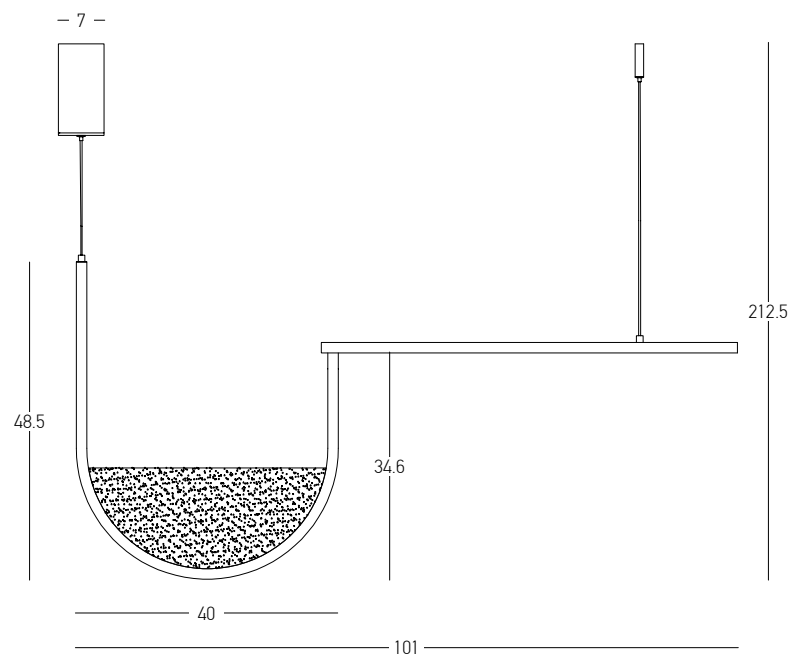

Power	35W
Input	220-240V, 50/60Hz
Color Temperature	3000K, 4000K
Lumen	3412Lm
Cri	80
Dimensions	L: 101cm W: 5cm H: 48.5cm
Base	Ø: 7cm H: 14cm
Dimmable Triac	☉
Material	Aluminium - Glass
Special Feature	150cm Cable Adjustable Profile 5cm x 1.6cm
Color	Black Matt-Light Grey Glass / Code 23170
Color	Gold Matt-Champagne Glass / Code 23171