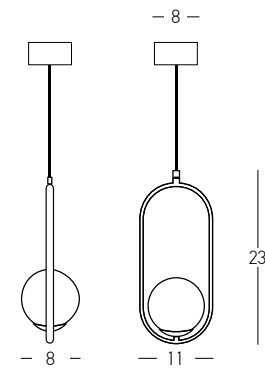

Bulb 1x G9 LED
Power 7W MAX
Input 220-240V, 50/60Hz
Dimensions W: 20cm H: 50cm
Base Ø: 8cm H: 3.5cm
Material Metal - Opal Glass
Special Feature 220cm Fabric Cable Adjustable
Opal Glass Ø: 12cm
Color Gold Matt / **Code 23135**

Bulb 1x G9 LED
Power 7W MAX
Input 220-240V, 50/60Hz
Dimensions W: 11cm H: 23cm
Base Ø: 8cm H: 3.5cm
Material Metal - Opal Glass
Special Feature 220cm Fabric Cable Adjustable
Opal Glass Ø: 8cm
Color Gold Matt / **Code 23136**