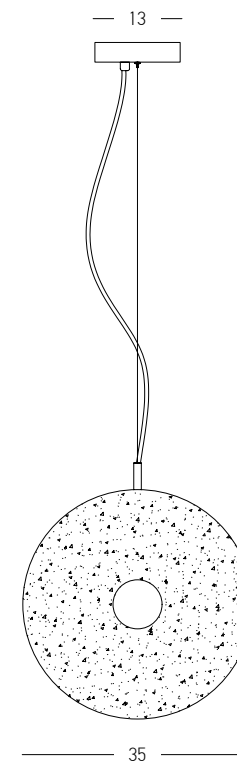

Power	11W
Input	220-240V, 50/60Hz
Color Temperature	3000K
Lumen	1172Lm
Cri	80
Dimensions	Ø: 35cm W: 5cm
Base	Ø: 13cm H: 2.5cm
Non Dimmable	☒
Material	Metal - Glass
Special Feature	200cm Cable Adjustable
Color	Black Matt-Smoked Glass / Code 23074
Color	Black Matt-Clear Glass / Code 23075