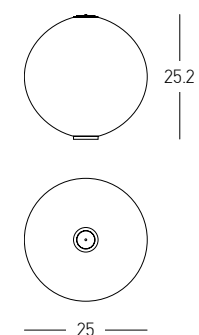

Intermediate Opal Glass

Power	7W
Input	220-240V, 50/60Hz
Color Temperature	3000K
Lumen	550Lm
Cri	90
Dimensions	Ø: 25cm H: 25.2cm
Dimmable Triac	⊙
Material	Metal - Aluminium - Glass
Special Feature	Up-Down Connector
Color	Black Matt-Opal Glass / Code 22233-B1
Color	White Matt-Opal Glass / Code 22233-W1
Color	Gold Matt-Opal Glass / Code 22233-G1