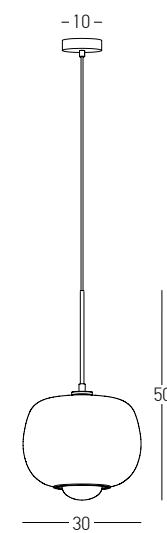

Bulb 1x G9 LED
Power 7W MAX
Input 220-240V, 50/60Hz
Dimensions Ø: 30cm H: 50cm
Base Ø: 10cm H: 2.5cm
Glass Ø: 30cm H: 24cm
Opal Glass Ø: 10.5cm H: 13.5cm
Material Metal - Smoked Glass Outside
Opal Glass Inside
Special Feature 150cm Cable Adjustable
Color Smoked Glass-Gold Matt / **Code 22058**