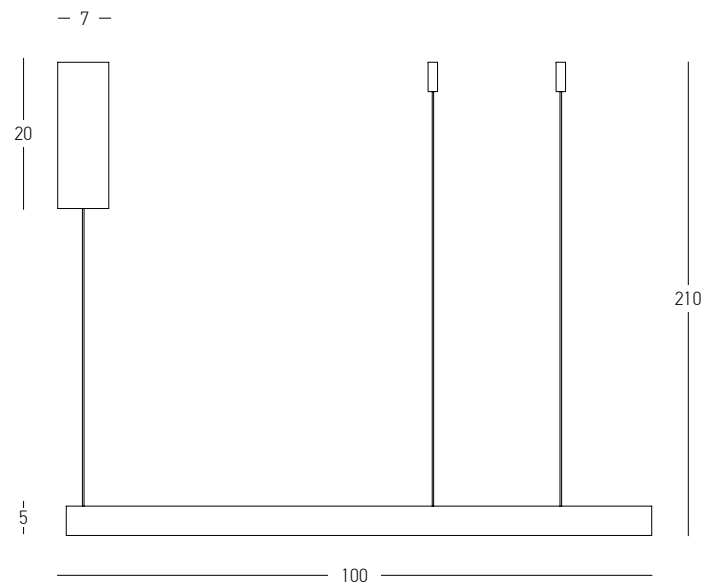

Power 88W
Input 220-240V, 50/60Hz
Color Temperature 3000K
Lumen 4620Lm
Cri 80
Dimensions Ø: 100cm H: 210cm
Base Ø: 7cm H: 20cm
Dimmable Triac ☉
Material Aluminium - Acrylic
Special Feature 200cm Cable Adjustable
Up-Down Light
Profile 1.8x5cm
Color Sandy Black / **Code 25371**