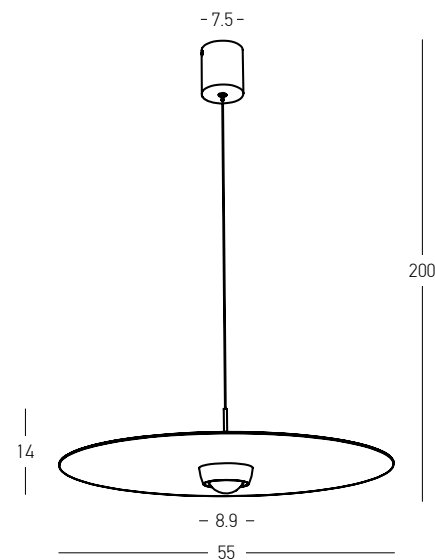

Crafted to Stand Out
Decorative luminaires that define the mood
and the aesthetics of space.

03 . DECO

Power 21W
 Input 220-240V, 50/60Hz
 Color Temperature 3000K
 Lumen 1300Lm
 Cri 90
 Dimensions Ø: 35cm H: 14cm
 Base Ø: 7.5cm H: 9cm
 Dimmable Triac
 Material Metal - Aluminium - Glass
 Special Feature 200cm Cable Adjustable
 Color Sandy Black / **Code 2585**
 Color Sandy Brick Red / **Code 2586**