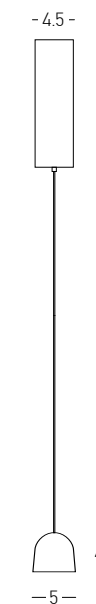

Power 7W
Input 220-240V, 50/60Hz
Color Temperature 3000K
Lumen 280Lm
Cri 90
Beam Angle 24°
Dimensions Ø: 5cm H: 4.6cm
Base Ø: 4.5cm H: 16cm
Dimmable Triac ☐
Material Aluminium
Special Feature 200cm Cable Adjustable
Honeycomb Louver

Color Sandy White / Code 25136
Color Sandy Black / Code 25137
Color Gold / Code 25138