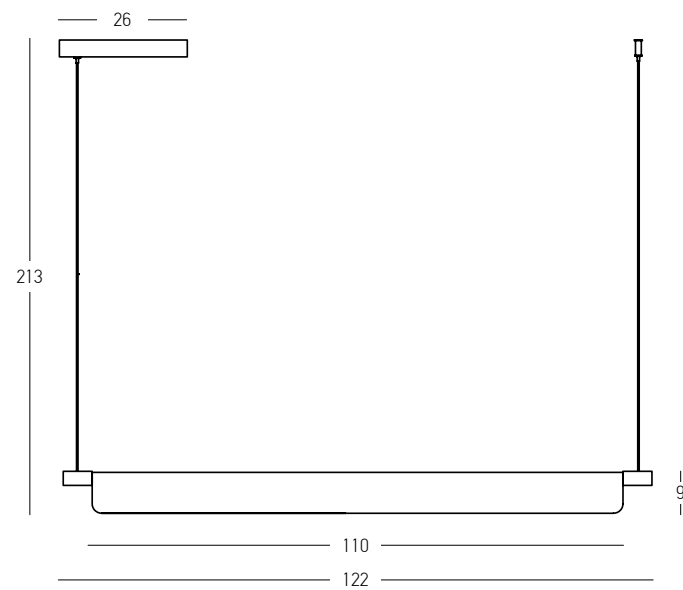

Power 22W
Input 220-240V, 50/60Hz
Color Temperature 3000K, 4000K, 5700K
Lumen 1584Lm, 1608Lm, 1627Lm
Cri 80
Dimensions L: 122cm W: 9cm H: 9cm
Base L: 26cm W: 6cm H: 3.5cm
Dimmable ☉
Material Metal - Aluminium - Acrylic
Special Feature 200cm Transparent Cable Adjustable
Dimming Switch / Change CCT
On the Lamp Tube
Movable Light Deflectors

Color Brushed Gold / **Code 25191**