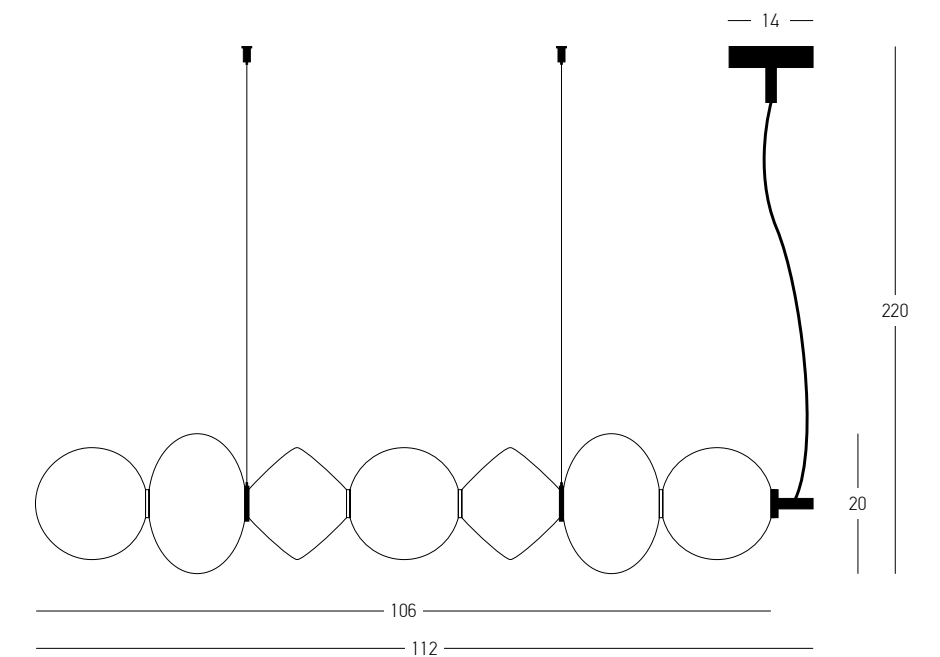

How To Create your Own Suspension
plug and play system with ceramic parts