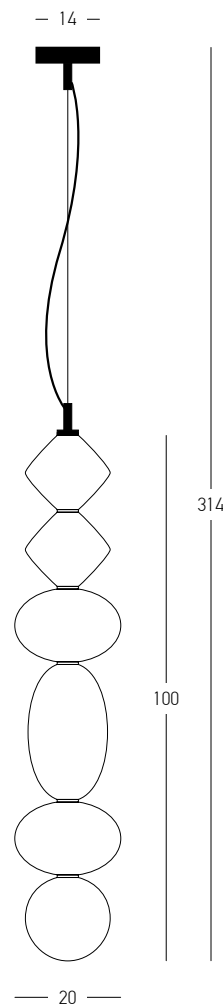

Assemble a Suspension Light with Plug & Play Ceramic Parts