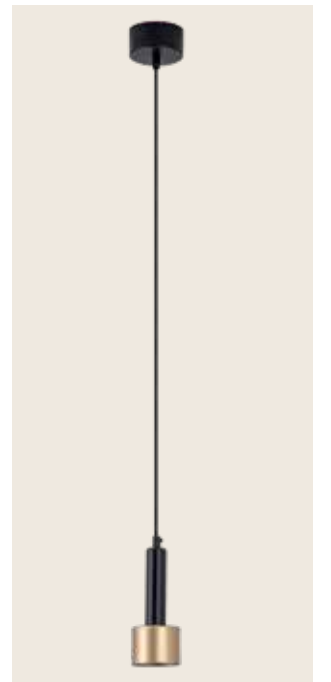

Power 7W
Input 220-240V, 50/60Hz
Color Temperature 3000K
Lumen 840Lm
Cri 80
Dimensions Ø: 7cm H: 16cm
Base Ø: 8cm L: 3.5cm
Non Dimmable ☒
Material Metal - Aluminum
Special Feature 200cm Fabric Cable Adjustable
Color Sandy Black-Painted Gold / **Code 22181** ☒
Color Sandy Black / **Code 22177** ☒