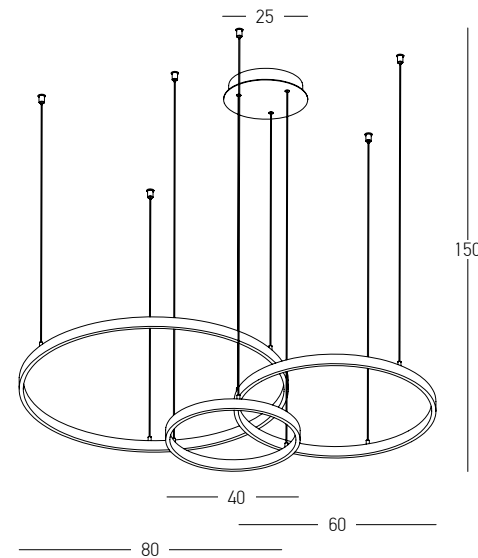

Power 126W
Input 220-240V, 50/60Hz
Color Temperature 3000K
Lumen 7959Lm
Cri 80
Dimensions Ø: 40cm / Ø: 60cm / Ø: 80cm H: 150cm
Base Ø: 25cm H: 5cm
Non Dimmable ☒
Material Metal - Aluminium - Acrylic
Special Feature 150cm Cable Adjustable
Color Gold Matt / **Code 1956**

Power 126W
Input 220-240V, 50/60Hz
Color Temperature 3000K
Lumen 7959Lm
Cri 80
Dimensions Ø: 40cm / Ø: 60cm / Ø: 80cm H: 150cm
Base Ø: 25cm H: 5cm
Dimmable Triac ☉
Material Metal - Aluminium - Acrylic
Special Feature 150cm Cable Adjustable
Color Gold Matt / **Code 1956-D**