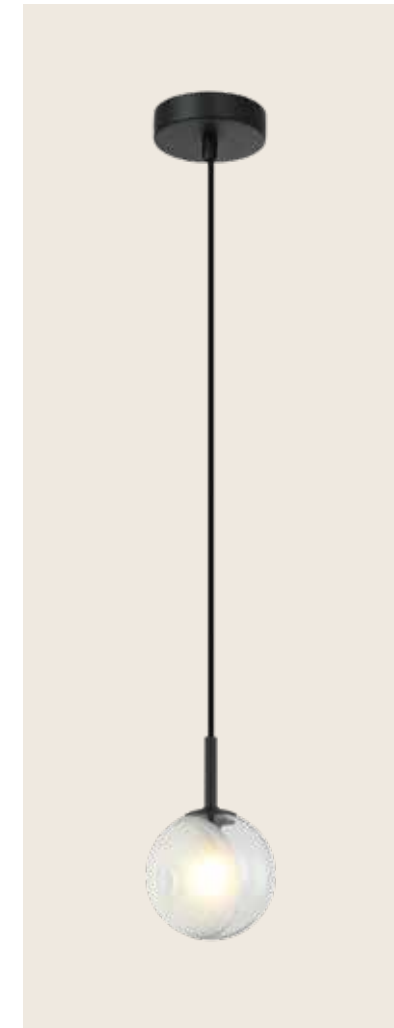

Bulb 1x G9 LED
Power 5W MAX
Input 220-240V, 50/60Hz
Dimensions Ø: 12.5cm H: 20cm
Base Ø: 10cm H: 2cm
Glass Ø: 12.5cm
Material Metal - Glass
Special Feature 200cm Cable Adjustable
Color Black Matt-Clear Frost White Glass / **Code 23058**
Color Black Matt-Smoked Glass / **Code 23059**