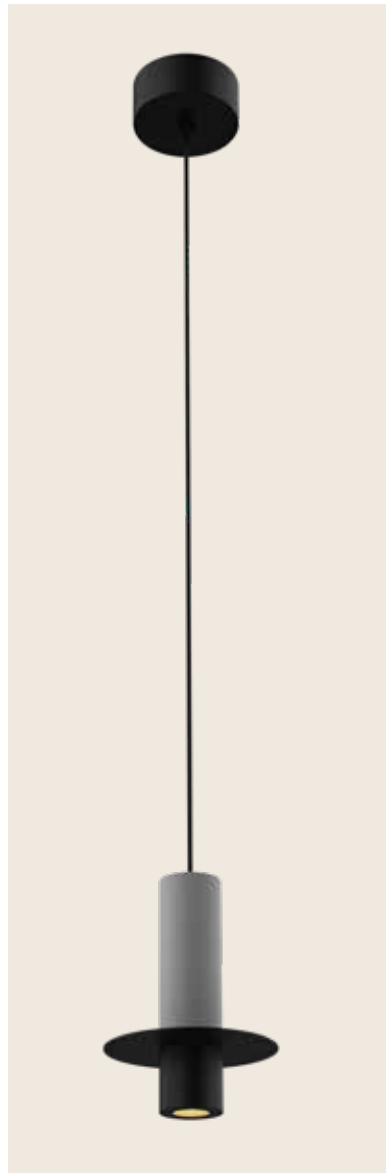

Power	6W
Input	220-240V, 50/60Hz
Color Temperature	3000K
Lumen	390Lm
Cri	90
Dimensions	Ø: 11cm H: 15cm
Base	Ø: 8cm H: 3.5cm
Non Dimmable	☒
Material	Metal - Concrete
Special Feature	135cm Cable Adjustable
Color	Black Matt-Natural Concrete / Code 25378