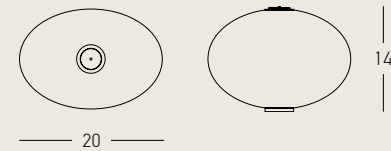

Without Light
Ø: 16cm H: 14cm
Ceramic - Aluminium
Up-Down Connector
Grey Green
Code 25112

Power
Dimensions
Material
Special Feature
Color

Without Light
Ø: 16cm H: 14cm
Ceramic - Aluminium
Up-Down Connector
Pine Green
Code 25113

Power
Dimensions
Material
Special Feature
Color

Without Light
L: 20cm H: 14cm
Ceramic - Aluminium
Up-Down Connector
Stone Grey
Code 25109

Power
Dimensions
Material
Special Feature
Color

Without Light
Ø: 20cm H: 14cm
Ceramic - Aluminium
Up-Down Connector
Dark Pink
Code 25110