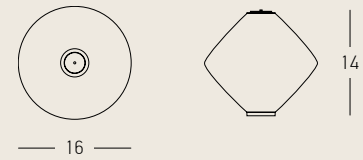

Power
Dimensions
Material
Special Feature
Color

Without Light
Ø: 16cm H: 14cm
Ceramic - Aluminium
Up-Down Connector
Ant Red
Code 25111