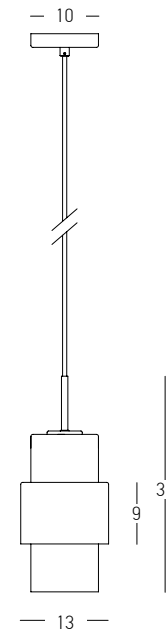

Bulb 1x E27
 Power 40W MAX
 Input 220-240V, 50/60Hz
 Dimensions Ø: 19cm H: 30cm
 Base Ø: 10cm H: 2.5cm
 Material Glass
 Special Feature 150cm Cable Adjustable
 Color Smoked Grey / **Code 14101**

Bulb 1x E27
 Power 40W MAX
 Input 220-240V, 50/60Hz
 Dimensions Ø: 24cm H: 22cm
 Base Ø: 10cm H: 2.5cm
 Material Glass
 Special Feature 150cm Cable Adjustable
 Color Smoked Grey / **Code 14102**