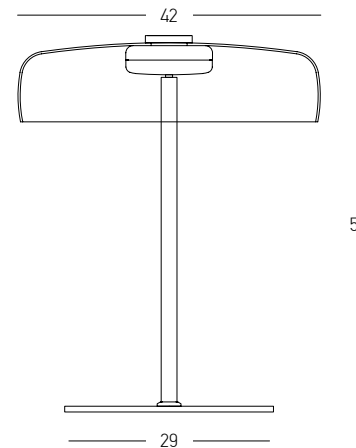

Power 15W
Input 220-240V, 50/60Hz
Color Temperature 3000K
Lumen 1554Lm
Cri 80
Dimensions Ø: 42cm H: 162cm
Glass Ø: 42cm H: 13cm
Base Ø: 29cm H: 1.5cm
Non Dimmable ☒
Material Metal - Smoked Glass
Special Feature 150cm Cable Available
Movable Shade

Color Black Matt / **Code 23055**

Power 15W
Input 220-240V, 50/60Hz
Color Temperature 3000K
Lumen 1554Lm
Cri 80
Dimensions Ø: 42cm H: 52cm
Glass Ø: 42cm H: 13cm
Base Ø: 29cm H: 1cm
Non Dimmable ☒
Material Metal - Smoked Glass
Special Feature 150cm Cable Available
Movable Shade

Color Black Matt / **Code 23054**