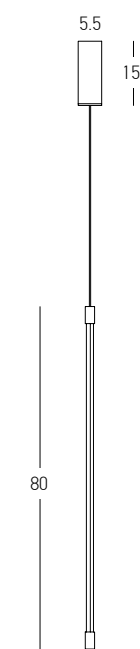

Power	12W
Input	220-240V, 50/60Hz
Color Temperature	3000K
Lumen	960Lm
Cri	80
Dimensions	Ø: 1.6cm H: 80cm
Base	Ø: 5.5cm H: 15cm
Non Dimmable	☒
Material	Aluminium - Acrylic
Special Feature	150cm Cable Adjustable
Color	Black Matt / Code 20121
Color	Gold Matt / Code 20122