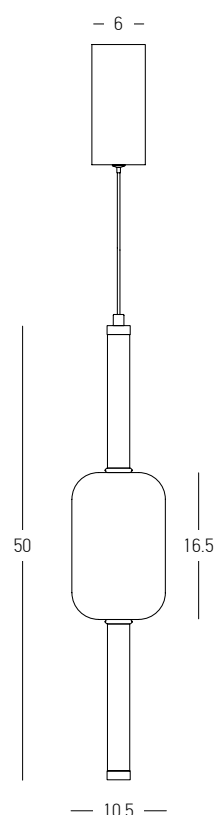

Power 10W
Input 220-240V, 50/60Hz
Color Temperature 3000K
Lumen 910Lm
Cri 80
Dimensions Ø: 10.5cm H: 50cm
Base Ø: 6cm H: 13.5cm
Ceramic Ø: 10.5cm H: 16.5cm
Dimmable Triac ☐
Material Metal - Aluminium - Ceramic - Acrylic
Special Feature 200cm Cable Adjustable
Lighting Tube Ø: 3cm
Color White Matt-Pastel Green / **Code 25153**
Color White Matt-Light Apricot / **Code 25154**
Color White Matt-Light Coffee / **Code 25155**