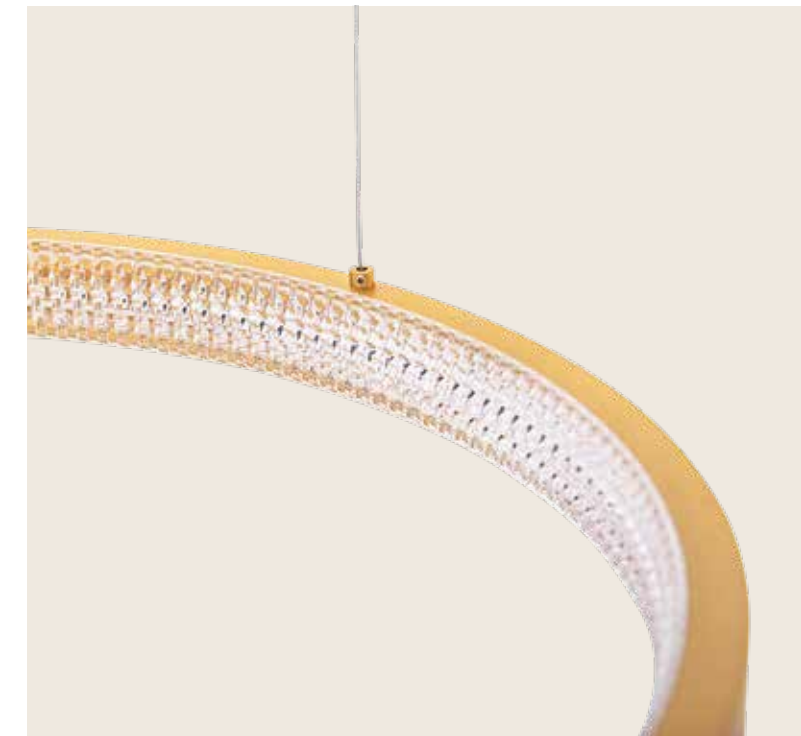

Power 34W
Input 220-240V, 50/60Hz
Color Temperature 3000K
Lumen 2280Lm
Cri 80
Dimensions Ø: 60cm H: 4cm
Base Ø: 7cm H: 20cm
Dimmable Triac ☒
Material Aluminium - Acrylic
Special Feature 210cm Cable Adjustable
Profile 4x2cm
Color Brushed Gold Matt / **Code 2006**