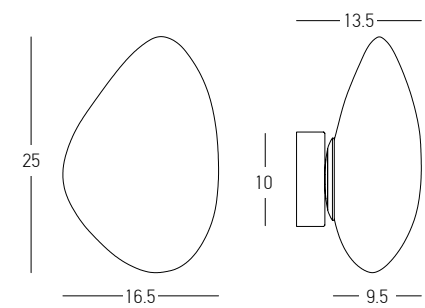

Power 5W
Input 220-240V, 50/60Hz
Color Temperature 3000K
Lumen 400Lm
Cri 80
Dimensions L: 13.5cm W: 16.5cm H: 25cm
Base Ø: 10cm H: 3cm
Non Dimmable ☒
Material Metal - Opal Glass
Color White / **Code 20137**