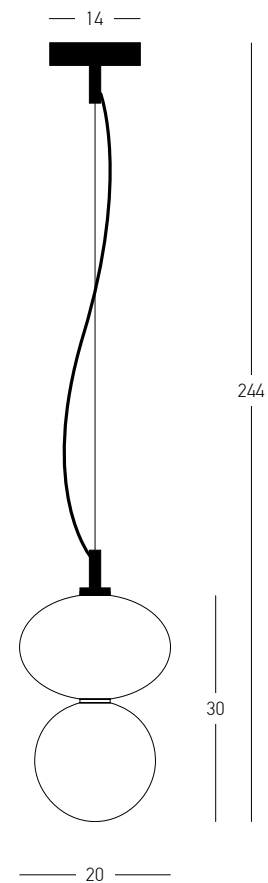

How To Create your Own Suspension
plug and play system with ceramic parts