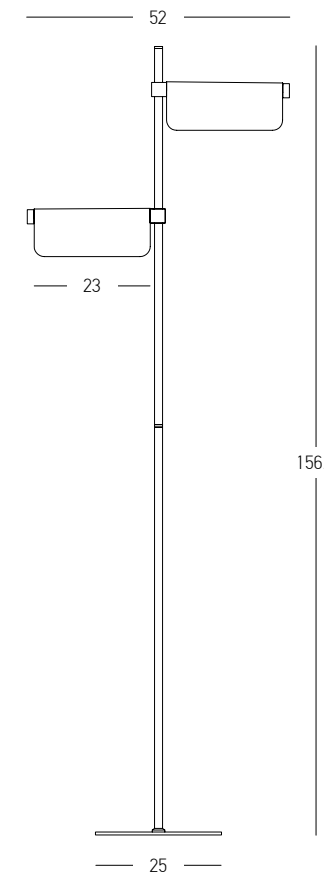

Power	12W
Input	220-240V, 50/60Hz
Color Temperature	3000K
Lumen	810Lm
Cri	80
Dimensions	L: 52cm W: 25cm H: 156.5cm
Base	Ø: 25cm H: 0.5cm
Dimmable	☉
Material	Metal - Aluminium - Acrylic
Special Feature	120cm Cable Available Movable Light Deflectors 3 Step Dimming
Color	Brushed Gold / Code 25194