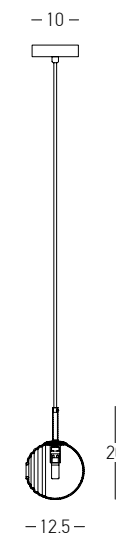

Bulb 1x G9 LED
Power 5W MAX
Input 220-240V, 50/60Hz
Dimensions Ø: 12.5cm H: 20cm
Base Ø: 10cm H: 2cm
Glass Ø: 12.5cm
Material Metal - Glass
Special Feature 200cm Cable Adjustable
Color Black Matt-Clear Frost White Glass / **Code 23058**
Color Black Matt-Smoked Glass / **Code 23059**