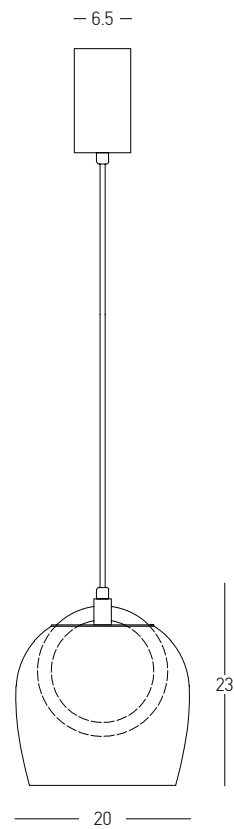

- Power 6W
- Input 220-240V, 50/60Hz
- Color Temperature 3000K
- Lumen 639Lm
- Cri 80
- Dimensions Ø: 20cm H: 23cm
- Base Ø: 6.5cm H: 12cm
- Non Dimmable ☒
- Material Metal - Glass
- Special Feature 200cm Cable Adjustable
- Color Black Matt-Smoked Glass / **Code 23078**
- Color Black Matt-Champagne Glass / **Code 23079**
- Color Black Matt-Clear Glass / **Code 23080**