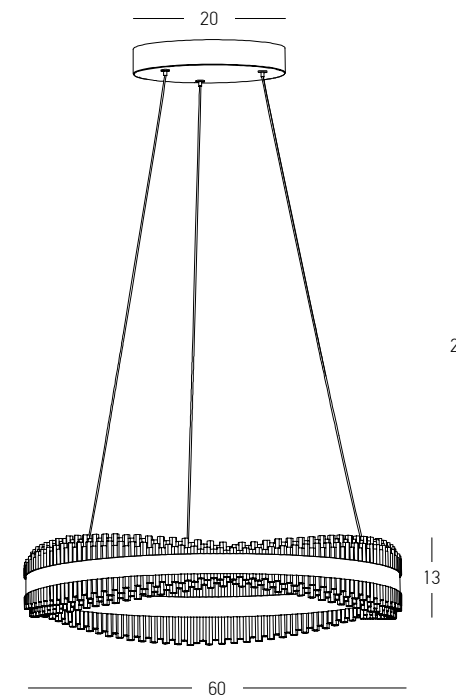

Crystalline Elegance
Exquisite crystal lighting that transforms light
into pure luxury.

05. CRYSTAL

Power 118W
 Input 220-240V, 50/60Hz
 Color Temperature 3000K
 Lumen 7400Lm
 Cri 90
 Dimensions Ø: 60cm | Ø: 80cm H: 200cm
 Base Ø: 28cm H: 4cm
 Dimmable Triac 
 Material Metal - Crystal
 Special Feature 180cm Cable Adjustable
 Color Brushed Gold / **Code 25413**