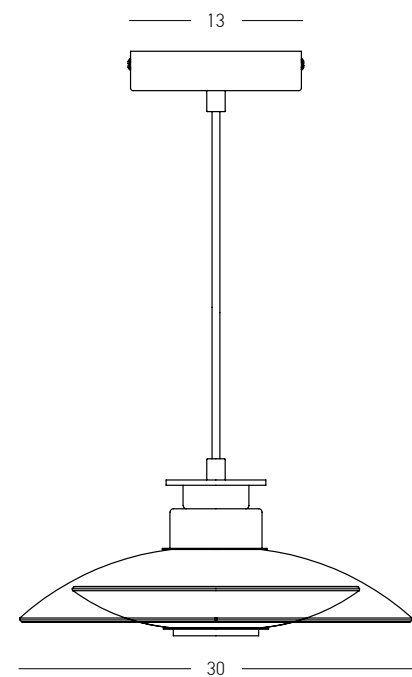

Power 10W
Input 220-240V, 50/60Hz
Color Temperature 3000K
Lumen 1170Lm, 965Lm
Cri 80
Dimensions Ø: 30cm H: 12cm
Base Ø: 13cm H: 3cm
Dimmable Triac ☐
Material Metal - Aluminium - Acrylic - Glass
Special Feature 200cm Black Fabric Cable Adjustable
Color Brushed Brass-Clear Glass / **Code 25141**
Color Sandy Black-Smoked Glass / **Code 25142**