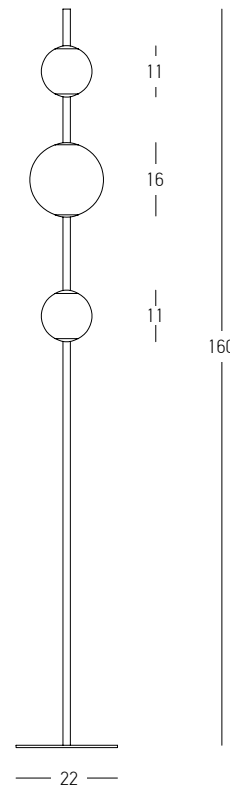

Power 6W
Input 220-240V, 50/60Hz
Color Temperature 3000K
Lumen 480Lm
Cri 80
Dimensions Ø: 11cm H: 42cm
Base Ø: 14cm H: 0.5cm
Non Dimmable ☒
Material Metal - Opal Glass
Special Feature 100cm Cable Available
Glass Ø: 11cm
Color Black Matt / **Code 20134**

Power 12W
Input 220-240V, 50/60Hz
Color Temperature 3000K
Lumen 960Lm
Cri 80
Dimensions Ø: 16cm H: 160cm
Base Ø: 22cm H: 0.5cm
Non Dimmable ☒
Material Metal - Opal Glass
Special Feature 200cm Cable Available
Glass Ø: 16cm | Ø: 11cm
Color Black Matt / **Code 20135**