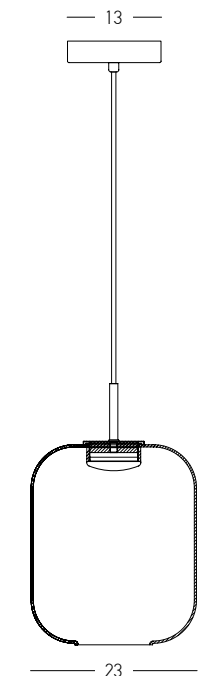

Power 12W
Input 220-240V, 50/60Hz
Color Temperature 3000K
Lumen 780Lm
Cri 80
Dimensions Ø: 23cm H: 36cm
Base Ø: 13cm H: 3cm
Non Dimmable
Material Metal - Glass
Special Feature 200cm Fabric Cable Adjustable
Color Black Matt-Gold Glass / **Code 23215**
Color Black Matt-Copper Glass / **Code 23216**
Color Black Matt-Smoked Glass / **Code 23214**