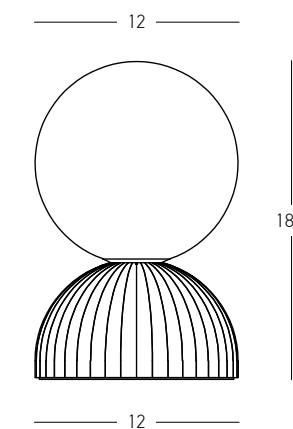

Bulb	1x G9 LED
Power	9W MAX
Dimensions	Ø: 12cm H: 18.8cm
Base	Ø: 12cm H: 6cm
Opal Glass	Ø: 12cm
Material	Metal - Clay - Opal Glass
Special Feature	150cm Black Cable Available
Color	Olive Green-Black / Code 2589
Color	Terracotta-Black / Code 2590