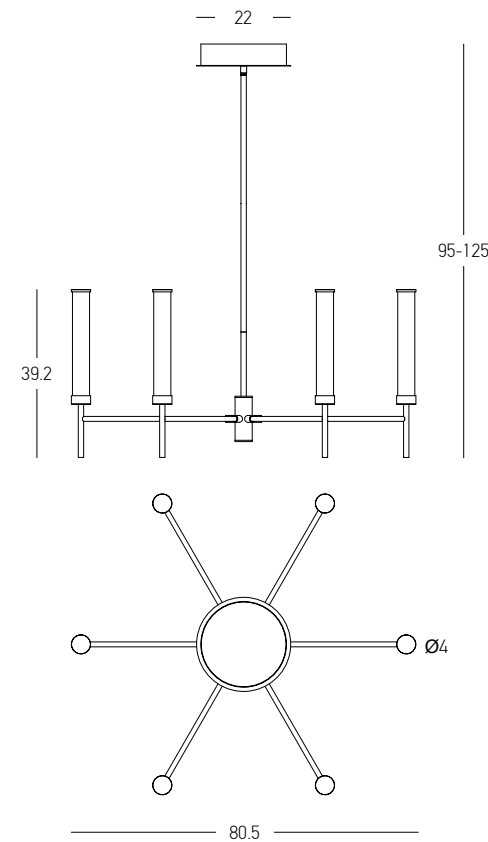

Power 46W
Input 220-240V, 50/60Hz
Color Temperature 3000K
Lumen 4070Lm
Cri 90
Dimensions Ø: 80.5cm H: 95-125cm
Base Ø: 22cm H: 5cm
Dimmable Triac
Material Metal - Acrylic - Clear Glass
Color Brushed Coffee / **Code 25448**
Color Brushed Gold / **Code 25449**