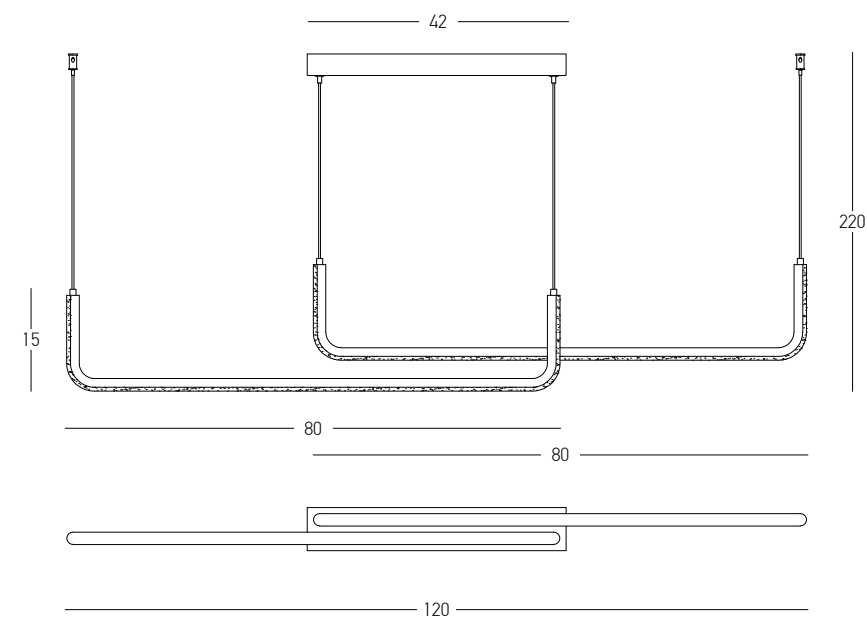

Power 40W
Input 220-240V, 50/60Hz
Color Temperature 3000K
Lumen 4300Lm
Cri 80
Dimensions L: 120cm W: 7cm H: 220cm
Base L: 42cm W: 7cm H: 3.5cm
Dimmable Triac ☐
Material Metal - Aluminium - Silicon
Special Feature 200cm Cable Adjustable
Color Black Matt / **Code 22010**