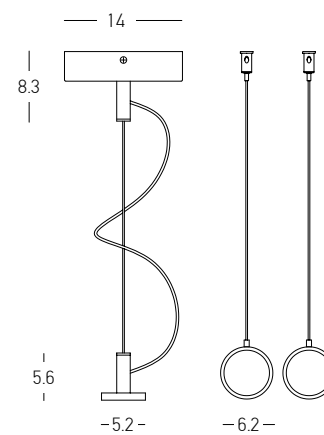

How To Create your Own Suspension

plug and play system with ceramic parts

A modular lighting system crafted for those who seek design freedom with elevated aesthetics. Tailor your own luminous composition - whether suspended vertically or horizontally by using the suspension kit - designed to bring your vision to life. Create your lighting with precision by combining up to three opal glasses in two sizes, paired with your choice of sculptural ceramic parts in six rich matt finishes and three contemporary ceramic designs - oval, diamond-shape and rounded. Each part is crowned with a sleek black metal ring, providing a bold contrast to it's glow. The ceramic components are threaded for seamless, stable assembly, allowing you to position each element exactly as your space demands.

Minimal yet expressive, this modular system is LED compatible (max 32W) - designed not just to illuminate, but to inspire.

Shape the Light. Design the Mood.

Modular elegance for limitless creativity.

Surface Suspension Kit for Horizontal and Vertical Installation (Support 20-32W)

Power 32W MAX, 20W MIN
Input 220-240V, 50/60Hz
Dimensions Ø: 14cm H: 200cm
Base Ø: 14cm H: 3cm
Dimmable Triac ☐
Material Aluminium
Special Feature 200cm Cable Adjustable
200cm Wires with Hanging Rings Adjustable
Driver Included

Color Black Matt / Code 25105

Surface Suspension Kit for Horizontal and Vertical Installation (Support max. 15W)

Power 15W MAX
Input 220-240V, 50/60Hz
Dimensions Ø: 14cm H: 200cm
Base Ø: 14cm H: 3cm
Dimmable Triac ☐
Material Aluminium
Special Feature Compatible with only one Opal Glass
200cm Cable Adjustable
Driver Included

Color Black Matt / Code 25105-1