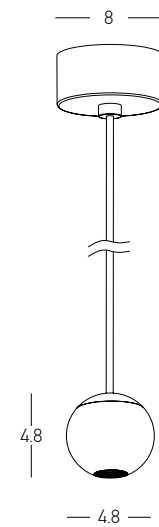

Power 4W
Input 220-240V, 50/60Hz
Color Temperature 3000K
Lumen 400Lm
Cri 90
Dimensions Ø: 4.8cm H: 4.8cm
Base Ø: 8cm H: 3cm
Non Dimmable ☒
Material Metal - Aluminium
Beam Angle 38°
Special Feature 200cm Cable Adjustable
Color Sandy Black / **Code 1902**