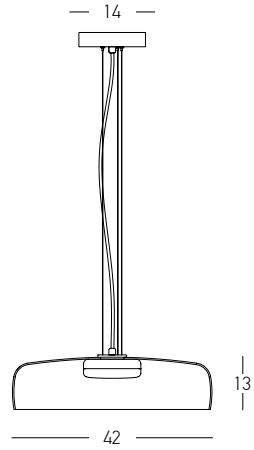

Power 15W
Input 220-240V, 50/60Hz
Color Temperature 3000K
Lumen 1554Lm
Cri 80
Dimensions Ø: 42cm H: 13cm
Base Ø: 14cm H: 3cm
Non Dimmable ☒
Material Metal - Smoked Glass
Special Feature 150cm Cable Adjustable
Color Black Matt / **Code 23053**