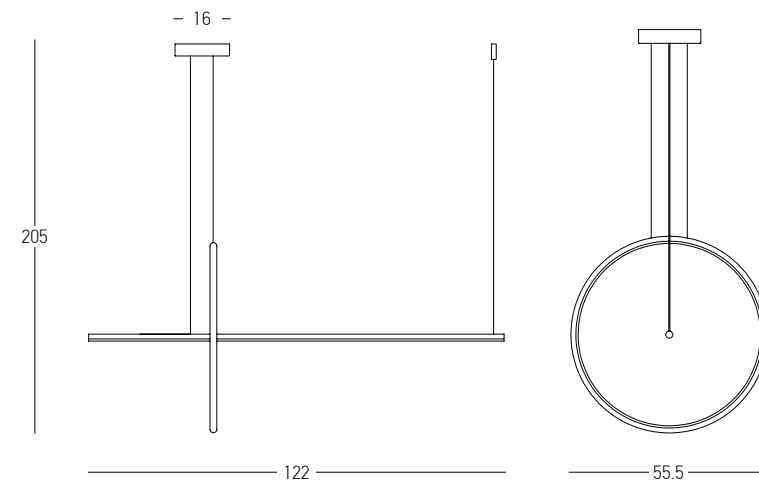

Power	41W
Input	220-240V, 50/60Hz
Color Temperature	3000K
Lumen	3720Lm
Cri	80
Dimensions	Ø: 55.5cm L: 122cm H: 205cm
Base	Ø: 16cm H: 3.5cm
Dimmable Triac	○
Material	Aluminium - Acrylic
Special Feature	150cm Cable Adjustable Step Dimming 10%-40%-100% Profile Ø: 2cm
Color	Black Matt / Code 20128