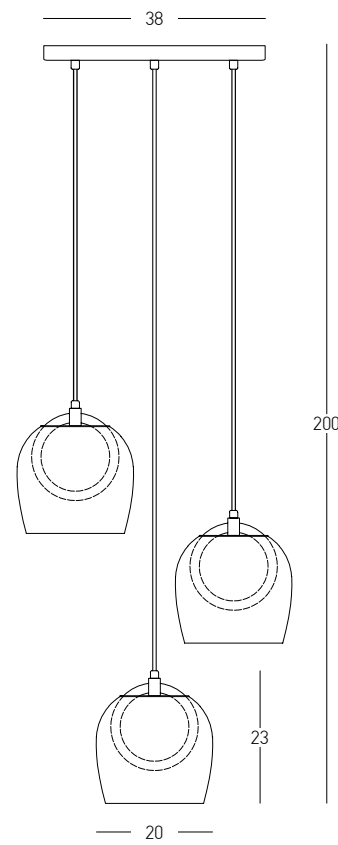

Power 18W
Input 220-240V, 50/60Hz
Color Temperature 3000K
Lumen 1732Lm
Cri 80
Dimensions Ø: 44cm H: 200cm
Glass Ø: 20cm H: 23cm
Base Ø: 38cm H: 3cm
Non Dimmable ☒
Material Metal - Glass
Special Feature 170cm Cable Adjustable
Color Sandy Black-Smoked-Champagne-Clear Glass / **Code 23081**