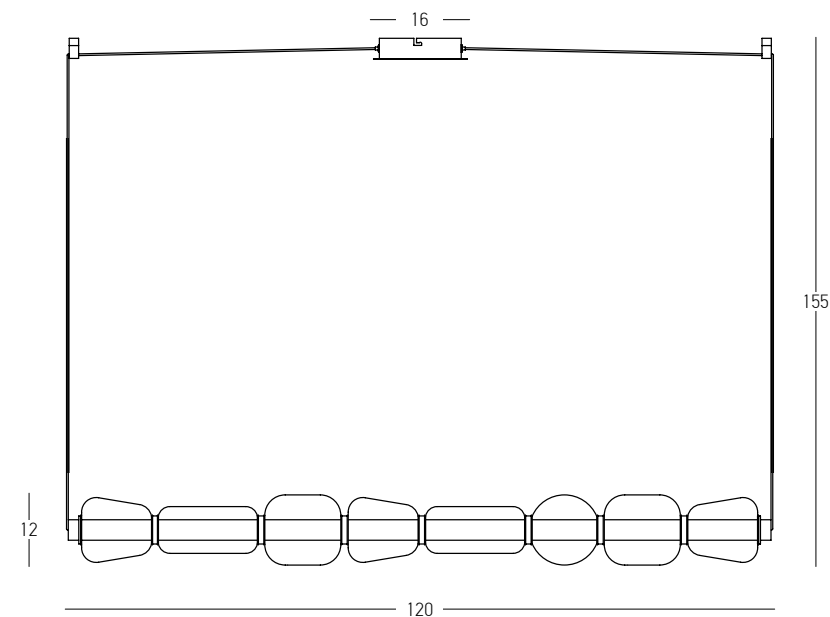

Power 37W
Input 220-240V, 50/60Hz
Color Temperature 3000K
Lumen 2211Lm
Cri 80
Dimensions L: 120cm W: 12cm H: 155cm
Base Ø: 16cm H: 4cm
Non Dimmable ☒
Material Metal - Acrylic - Glass
Special Feature 200cm Cable Adjustable
Color Gold Matt-Champagne Glass / **Code 23065**
Color Black Matt-Smoked Glass / **Code 23066**