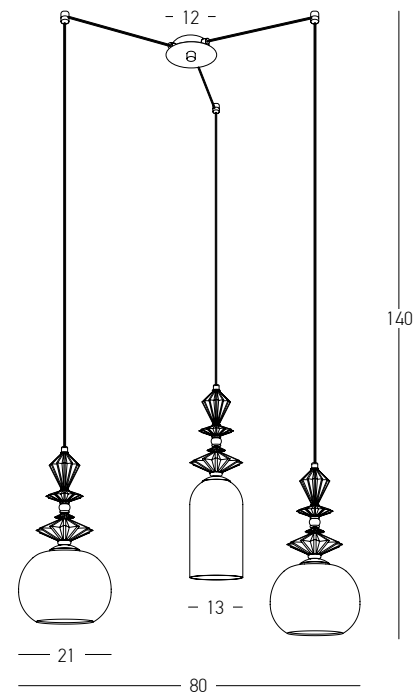

Bulb 3x E27
Power 40W MAX
Input 220-240V, 50/60Hz
Dimensions Ø: 80cm H: 140cm
Base Ø: 12cm H: 3cm
Glass Ø: 21cm H: 16cm
Ø: 13cm H: 24cm
Material Metal - Ceramic - Opal Glass
Special Feature 150cm Fabric Cable Adjustable
Color Sandy Black-Antique Brass / **Code 22152**