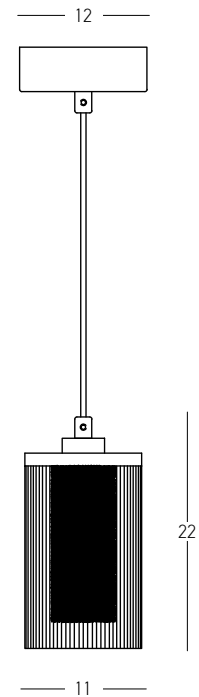

Power 9W
Input 220-240V, 50/60Hz
Color Temperature 3000K
Lumen 846Lm
Cri 90
Dimensions Ø: 11cm H: 22cm
Glass Ø: 11cm H: 20cm
Base Ø: 12cm H: 4cm
Dimmable Triac ☐
Material Metal - Clear Glass - Opal Glass
Special Feature 200cm Cable Adjustable
Color Gold Matt / **Code 23018**