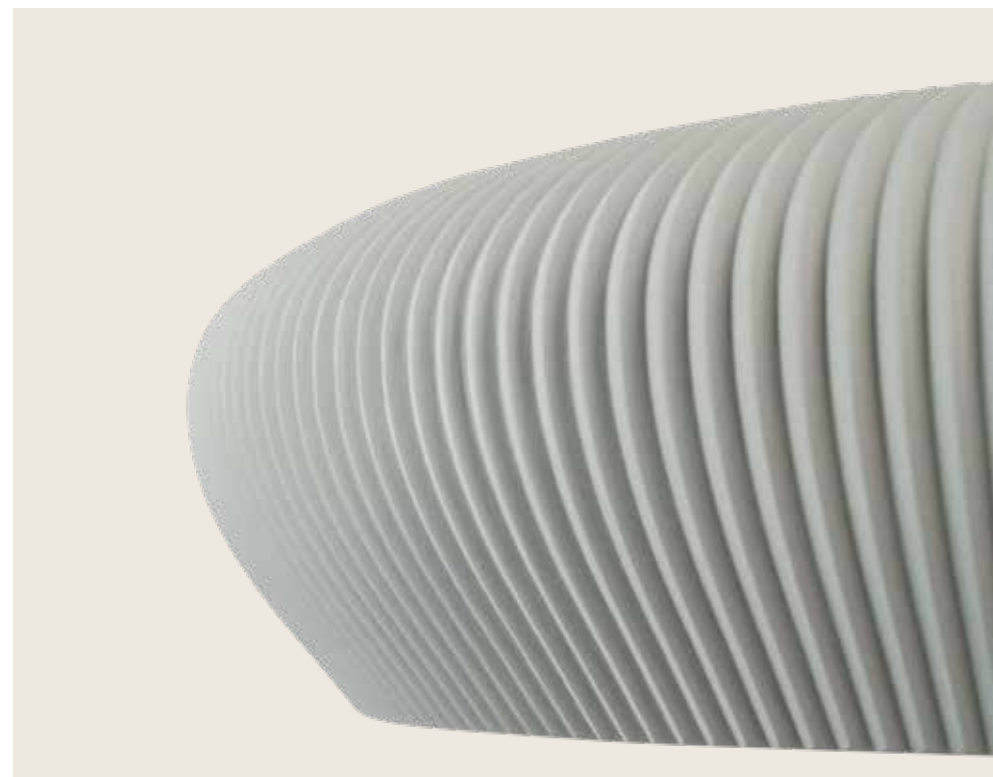

Bulb	2x G9 LED
Power	9W MAX
Dimensions	Ø: 28.5cm H: 8cm
Base	Ø: 10cm H: 2.5cm
Material	Metal - Clay
Special Feature	180cm Fabric Cable Adjustable
Color	Terracotta-Sandy Black / Code 2591
Color	Grey-Sandy Black / Code 2592