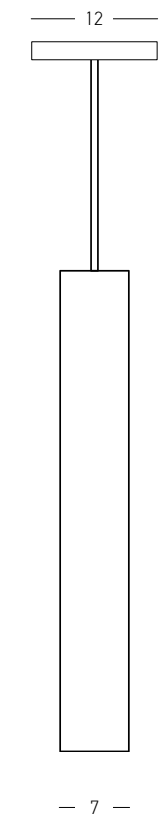

Bulb	1x GU10
Power	35W MAX
Input	220-240V, 50/60Hz
Dimensions	Ø: 7cm H: 40cm
Base	Ø: 12cm H: 2.5cm
Material	Concrete - Metal
Special Feature	120cm Cable Adjustable
Color	Concrete-Black Matt Base / Code 180024