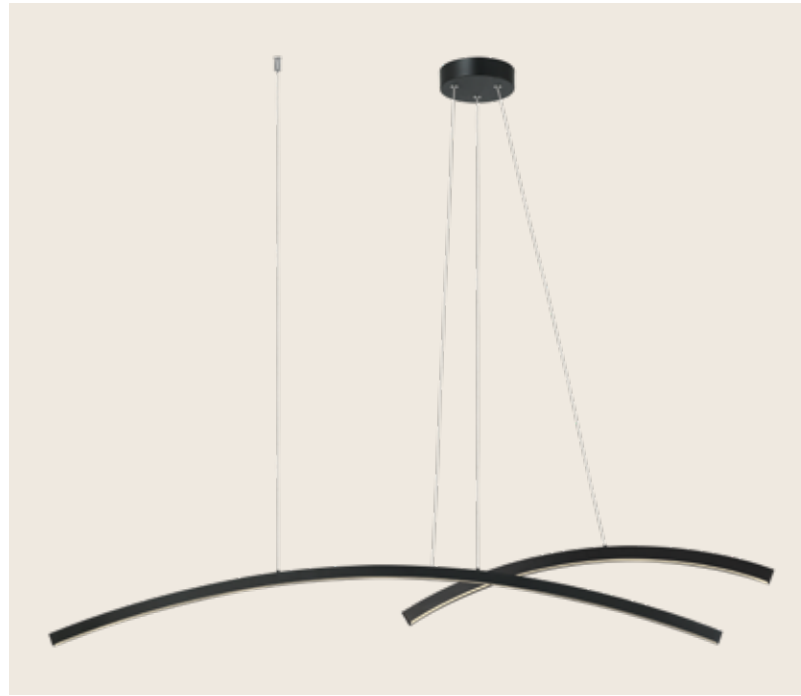

Power 41W
Input 220-240V, 50/60Hz
Color Temperature 3000K
Lumen 3600Lm
Cri 80
Dimensions L: 80+160cm H: 200cm
Base Ø: 16cm H: 3.5cm
Dimmable Triac ☒
Material Aluminium - Acrylic
Special Feature 180cm Cable Adjustable
Step Dimming 10%-40%-100%
Profile 2x3cm
Color Black Matt / **Code 20130**