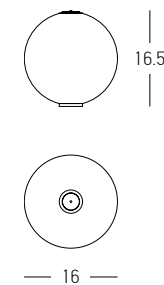

Intermediate Opal Glass

Power	5W
Input	220-240V, 50/60Hz
Color Temperature	3000K
Lumen	350Lm
Cri	90
Dimensions	Ø: 16cm H: 16.5cm
Dimmable Triac	⊙
Material	Metal - Aluminium - Glass
Special Feature	Up-Down Connector
Color	Black Matt-Opal Glass / Code 22232-B1
Color	White Matt-Opal Glass / Code 22232-W1
Color	Gold Matt-Opal Glass / Code 22232-G1