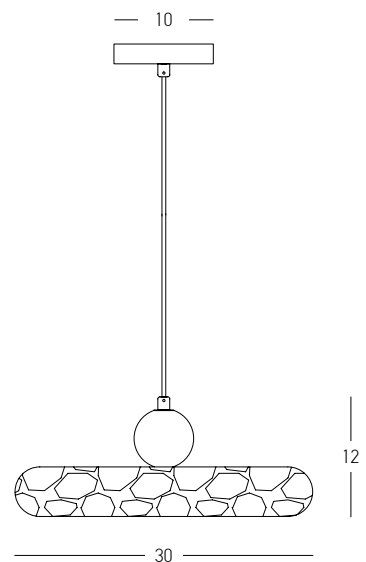

Power 22W
Input 220-240V, 50/60Hz
Color Temperature 3000K
Lumen 1361Lm
Cri 80
Dimensions Ø: 30cm H: 12cm
Wooden Base Ø: 10cm H: 2cm
Non Dimmable ☒
Material Stone - Wood
Special Feature 200cm Fabric Cable Adjustable
Color Natural Stone-Brown Wood / **Code 25419**