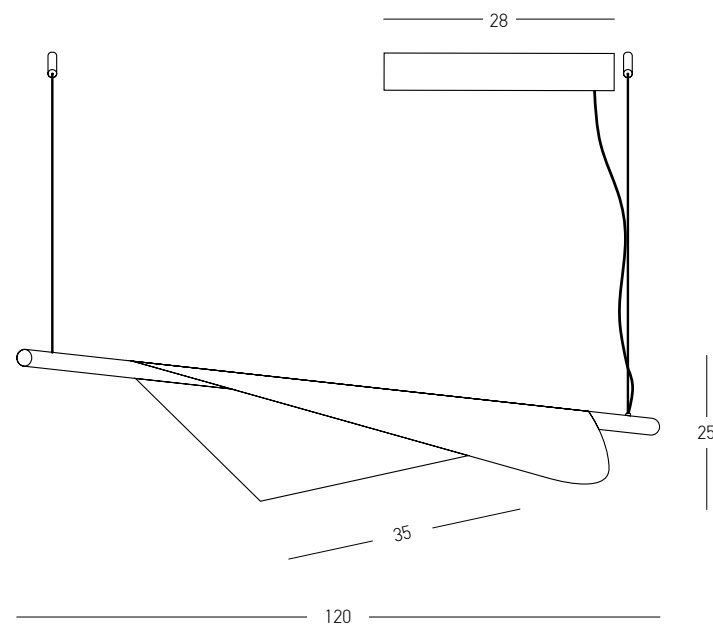

Power 18W
Input 220-240V, 50/60Hz
Color Temperature 3000K
Lumen 1620Lm
Cri 90
Dimensions L: 120cm W: 35cm H: 25cm
Base L: 28cm W: 5cm H: 7.8cm
Non Dimmable ☒
Material Metal - Aluminium - Diffuser
Special Feature 200cm Cable Adjustable
Profile Ø: 2.4cm
Color Sandy Black-Painted Bronze / Code 22229