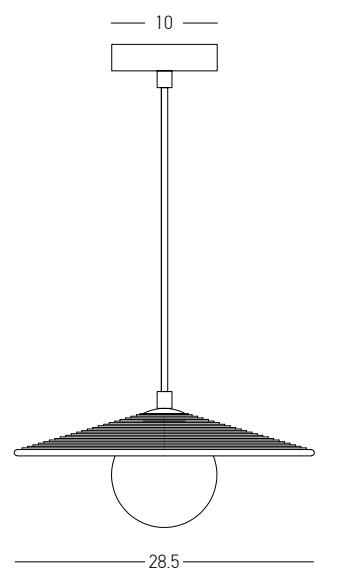

Bulb 1x G9 LED
Power 9W MAX
Dimensions Ø: 28.5cm H: 11cm
Base Ø: 10cm H: 2.5cm
Opal Glass Ø: 10cm
Material Metal - Clay - Opal Glass
Special Feature 180cm Cable Adjustable
Color Olive Green-Black / **Code 2597**
Color Terracotta-Black / **Code 2598**