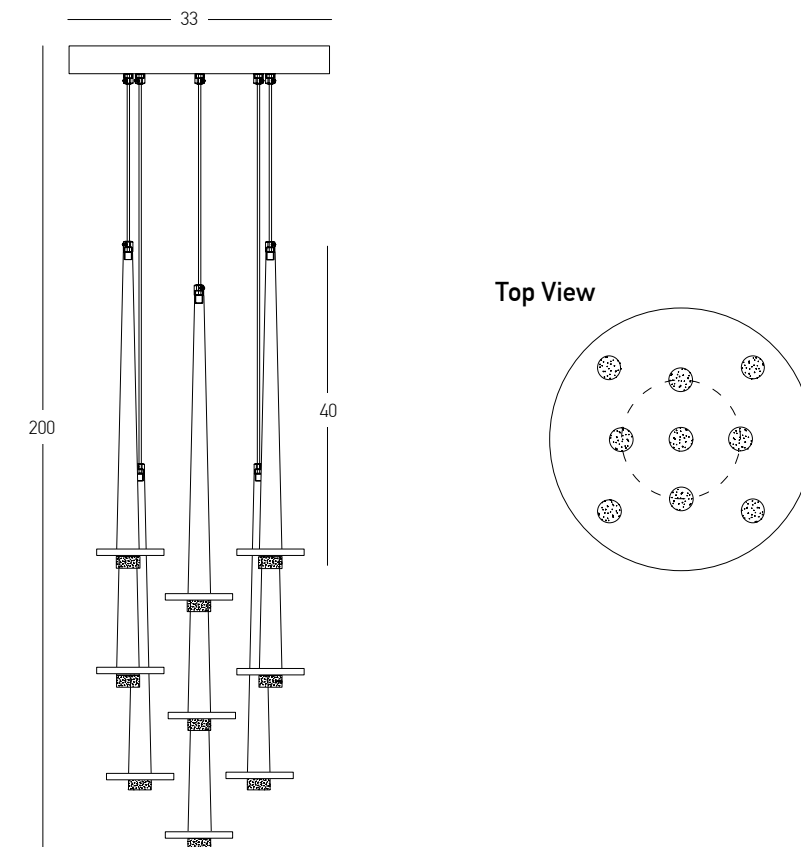

Power	25W
Input	220-240V, 50/60Hz
Color Temperature	3000K
Lumen	1712Lm
Cri	90
Dimensions	Ø: 33cm H: 200cm
Base	Ø: 33cm H: 3.5cm
Dimmable Triac	○
Material	Metal - Aluminium - Acrylic - Marble
Special Feature	150cm Cable Adjustable Stick Ø: 3cm H: 40cm
Color	Sandy Black-White Marble / Code 22113