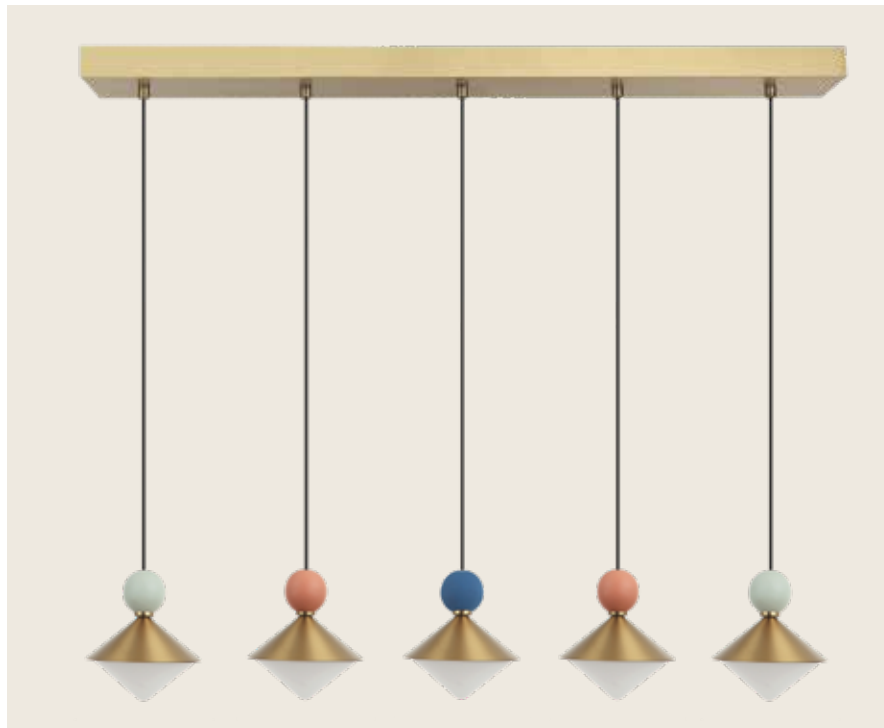

Power 32W
Input 220-240V, 50/60Hz
Color Temperature 3000K
Lumen 2150Lm
Cri 90
Dimensions L: 80cm W: 14cm H: 320cm
Base L: 80cm W: 8cm H: 3.5cm
Shades Ø: 14cm H: 15.2cm
Dimmable Triac ☐
Material Metal - Ceramic - Glass
Special Feature 300cm Cable Adjustable
Color Brass-Beige Red-Pastel Grey Green-Pastel Blue / **Code 25103**