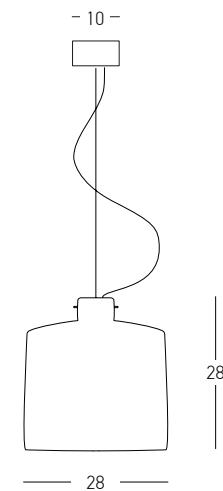

Bulb 1x E27
Power 40W MAX
Input 220-240V, 50/60Hz
Dimensions Ø: 28cm H: 28cm
Base Ø: 10cm H: 2.5cm
Material Clay - Metal
Special Feature 200cm Fabric Cable Adjustable
Color White Clay-Black Base / **Code 22216**