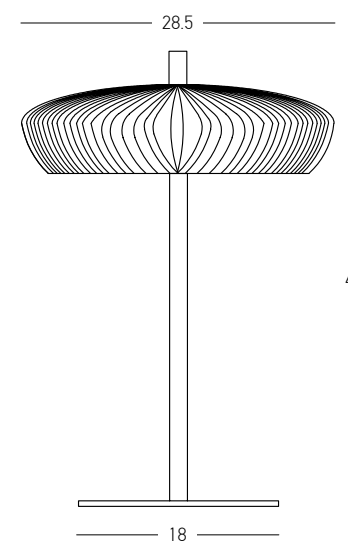

Bulb 2x G9 LED
Power 9W MAX
Dimensions Ø: 28.5cm H: 40.5cm
Base Ø: 18cm H: 0.5cm
Material Metal - Clay
Special Feature 150cm Black Cable Available
Color Terracotta-Sandy Black / **Code 2593**
Color Grey-Sandy Black / **Code 2594**