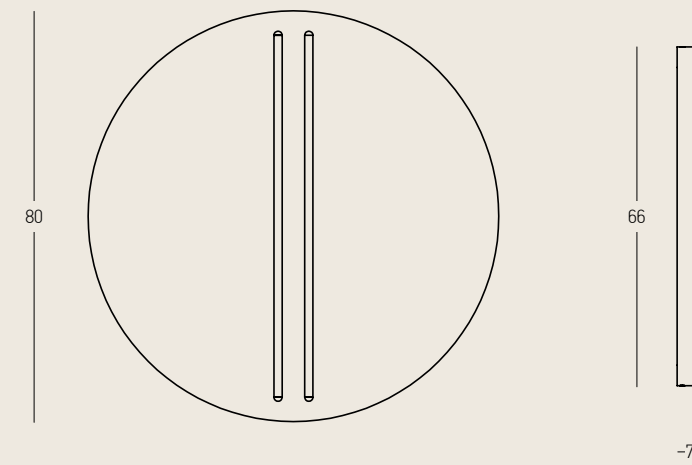

Power 30W
Input 220-240V, 50/60Hz
Color Temperature 3000K
Lumen 4800Lm
Cri 90
Dimensions Ø: 80cm L: 7.2cm
Base L: 4cm W: 8cm H: 66cm
Dimmable Triac ☒
Material Metal - Aluminium - PVC
Special Feature Sticks Ø: 1.5cm H: 72cm
Color Sandy Grey-Black Matt / **Code 2575**
Color Sandy Brick Red-Black Matt / **Code 2576**