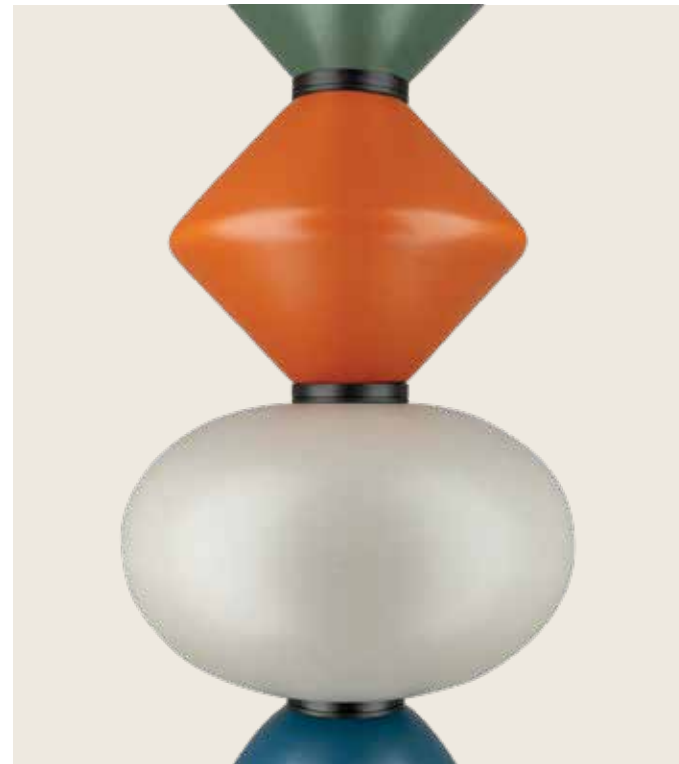

Shape Your Light: Modular Ceramic Suspension System

Step by Step: Build Your Ceramic Suspension Light

Assemble a Suspension Light with Plug & Play Ceramic Parts

How To Create your Own Suspension
plug and play system with ceramic parts

How To Create your Own Suspension

plug and play system with ceramic parts

A modular lighting system crafted for those who seek design freedom with elevated aesthetics. Tailor your own luminous composition - whether suspended vertically or horizontally by using the suspension kit - designed to bring your vision to life. Create your lighting with precision by combining up to three opal glasses in two sizes, paired with your choice of sculptural ceramic parts in six rich matt finishes and three contemporary ceramic designs - oval, diamond-shape and rounded. Each part is crowned with a sleek black metal ring, providing a bold contrast to it's glow. The ceramic components are threaded for seamless, stable assembly, allowing you to position each element exactly as your space demands.