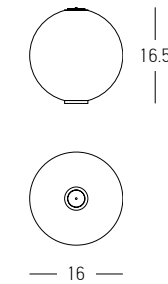

Intermediate Opal Glass

Power 10W
Input 220-240V, 50/60Hz
Color Temperature 3000K
Lumen 870Lm
Cri 80
Dimensions Ø: 16cm H: 16.5cm
Dimmable Triac
Material Metal - Aluminium - Glass
Special Feature Up-Down Connector
Color Black Matt-Opal Glass / **Code 22232-B**