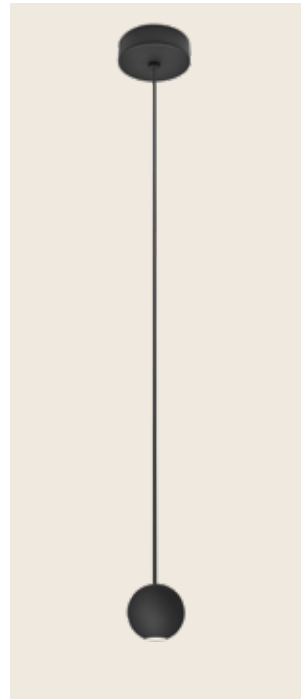

Power 4W
Input 220-240V, 50/60Hz
Color Temperature 3000K
Lumen 400Lm
Cri 90
Dimensions Ø: 4.8cm H: 4.8cm
Base Ø: 8cm H: 3cm
Non Dimmable ☒
Material Metal - Aluminium
Beam Angle 38°
Special Feature 200cm Cable Adjustable
Color Sandy Black / **Code 1902**

Power 3W
Input 220-240V, 50/60Hz
Color Temperature 2700K
Lumen 150Lm
Cri 80
Dimensions Ø: 1.8cm H: 28cm
Base Ø: 8cm H: 3cm
Non Dimmable ☒
Material Aluminium - Diffuser
Special Feature 130cm Cable Adjustable
Color Black Matt / **Code 17009**