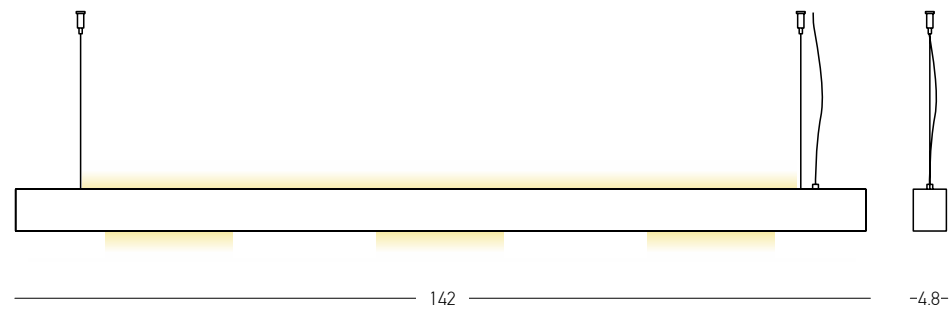

Power 18W + 36W
Input 220-240V, 50/60Hz
Color Temperature 3000K
Lumen 7560Lm
Cri 80
Dimensions L: 142cm W: 4.8cm H: 7.8cm
Base Ø: 8cm H: 3.5cm
Non Dimmable ☒
Material Aluminium
Special Feature 200cm Fabric Cable Adjustable
Optional Dimming DALI
Up & Down Lighting
Color Painted Bronze - Painted Gold / **Code 22208**