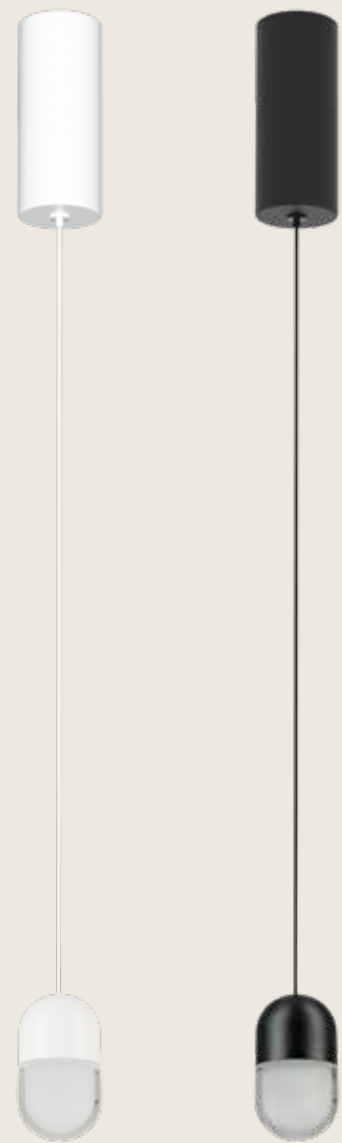

Power 7W
Input 220-240V, 50/60Hz
Color Temperature 3000K
Lumen 405Lm
Cri 90
Dimensions Ø: 4.5cm H: 7.9cm
Base Ø: 4.5cm H: 16cm
Dimmable Triac ☐
Material Aluminium - Acrylic
Special Feature 200cm Cable Adjustable

Color Sandy White / **Code 25139**
Color Sandy Black / **Code 25140**