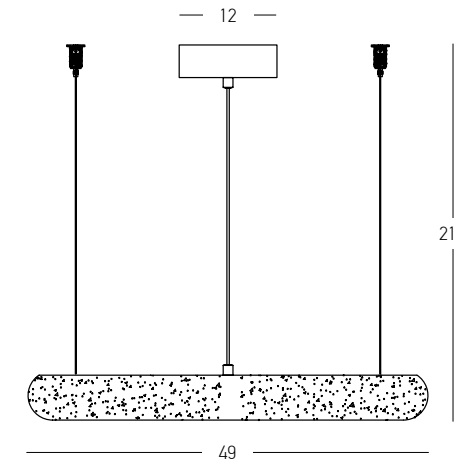

Crafted by Nature
Shaped by Design

01. MINERAL TEXTURES

Power 35W
 Input 220-240V, 50/60Hz
 Color Temperature 3000K
 Lumen 3600Lm
 Cri 90
 Dimensions Ø: 49cm H: 210cm
 Base Ø: 12cm H: 4cm
 Alabaster Ø: 49cm H: 5.5cm
 Dimmable Triac
 Material Metal - Alabaster
 Special Feature 200cm Cable Adjustable
 Color Brass-Natural Alabaster / **Code 2543**

Power 45W
 Input 220-240V, 50/60Hz
 Color Temperature 3000K
 Lumen 4800Lm
 Cri 90
 Dimensions Ø: 64cm H: 210cm
 Base Ø: 18cm H: 4cm
 Alabaster Ø: 64cm H: 5.5cm
 Dimmable Triac
 Material Metal - Alabaster
 Special Feature 200cm Cable Adjustable
 Color Brass-Natural Alabaster / **Code 2544**

ALABASTER DIMENSIONS

- Ø: 4.5cm W: 52.4cm (1pc)
- Ø: 4.5cm W: 69.4cm (1pc)
- Ø: 4.5cm H: 37.4cm (2pcs)
- Ø: 4.5cm H: 54.4cm (1pc)

Power	93W
Input	220-240V, 50/60Hz
Color Temperature	3000K
Lumen	6740Lm
Cri	90
Dimensions	L: 105cm H: 200cm
Base	L: 105cm W: 15cm H: 4cm
Dimmable Triac	☉
Material	Metal - Aluminium - Alabaster
Special Feature	200cm Cable Adjustable
Color	Sandy Black-Natural Alabaster / Code 25421