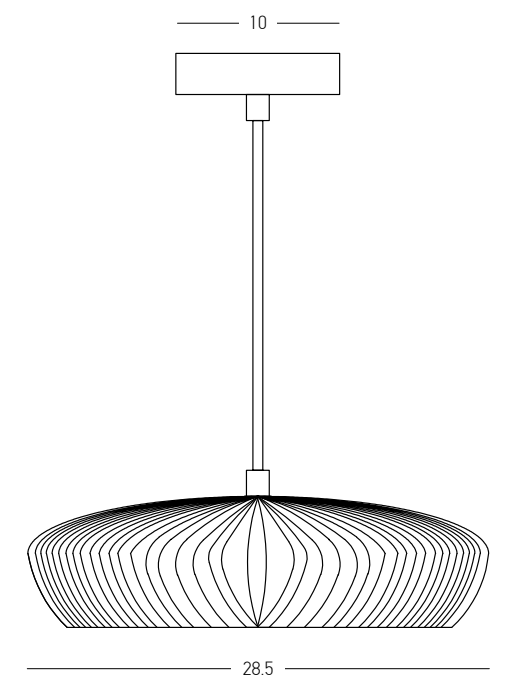

Bulb	2x G9 LED
Power	9W MAX
Dimensions	Ø: 28.5cm H: 8cm
Base	Ø: 10cm H: 2.5cm
Material	Metal - Clay
Special Feature	180cm Fabric Cable Adjustable
Color	Terracotta-Sandy Black / Code 2591
Color	Grey-Sandy Black / Code 2592