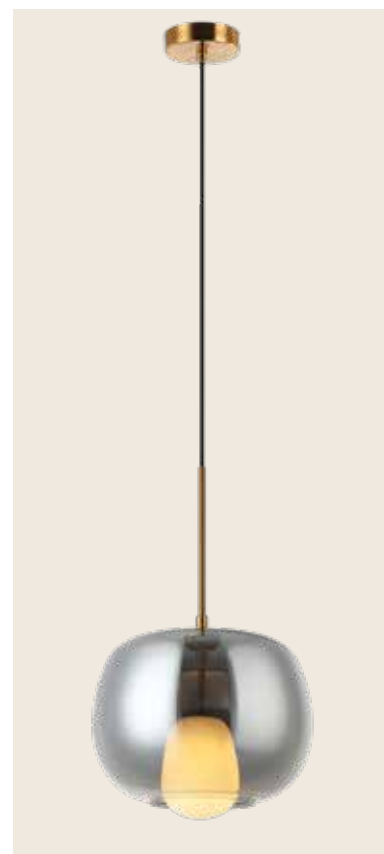

Bulb 1x G9 LED
Power 7W MAX
Input 220-240V, 50/60Hz
Dimensions Ø: 30cm H: 50cm
Base Ø: 10cm H: 2.5cm
Glass Ø: 30cm H: 24cm
Opal Glass Ø: 10.5cm H: 13.5cm
Material Metal - Smoked Glass Outside
Opal Glass Inside
Special Feature 150cm Cable Adjustable
Color Smoked Glass-Gold Matt / **Code 22058**