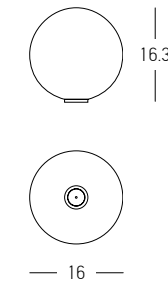

Terminal Opal Glass

Power 10W
Input 220-240V, 50/60Hz
Color Temperature 3000K
Lumen 870Lm
Cri 80
Dimensions Ø: 16cm H: 16.3cm
Dimmable Triac
Material Metal - Aluminium - Glass
Special Feature Up Connector
Color Black Matt-Opal Glass / **Code 22231-B**