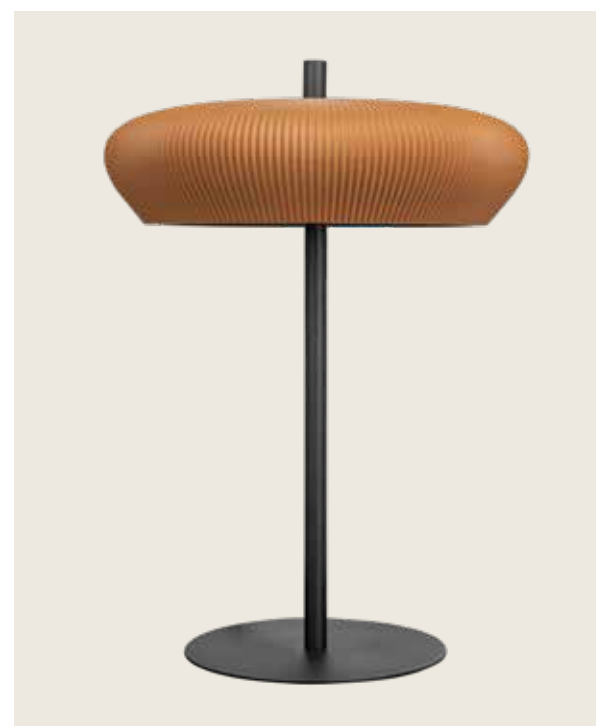

Bulb 2x G9 LED
Power 9W MAX
Dimensions Ø: 28.5cm H: 40.5cm
Base Ø: 18cm H: 0.5cm
Material Metal - Clay
Special Feature 150cm Black Cable Available
Color Terracotta-Sandy Black / **Code 2593**
Color Grey-Sandy Black / **Code 2594**