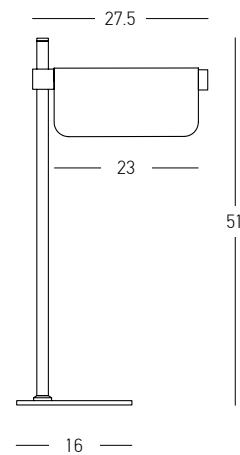

Power 7W
Input 220-240V, 50/60Hz
Color Temperature 3000K
Lumen 420Lm
Cri 80
Dimensions L: 27.5cm W: 16cm H: 51cm
Base Ø: 16cm H: 0.5cm
Dimmable ☐
Material Metal - Aluminium - Acrylic
Special Feature 120cm Cable Available
Dimming Switch On Cable
Movable Light Deflectors
Color Brushed Gold / **Code 25193**