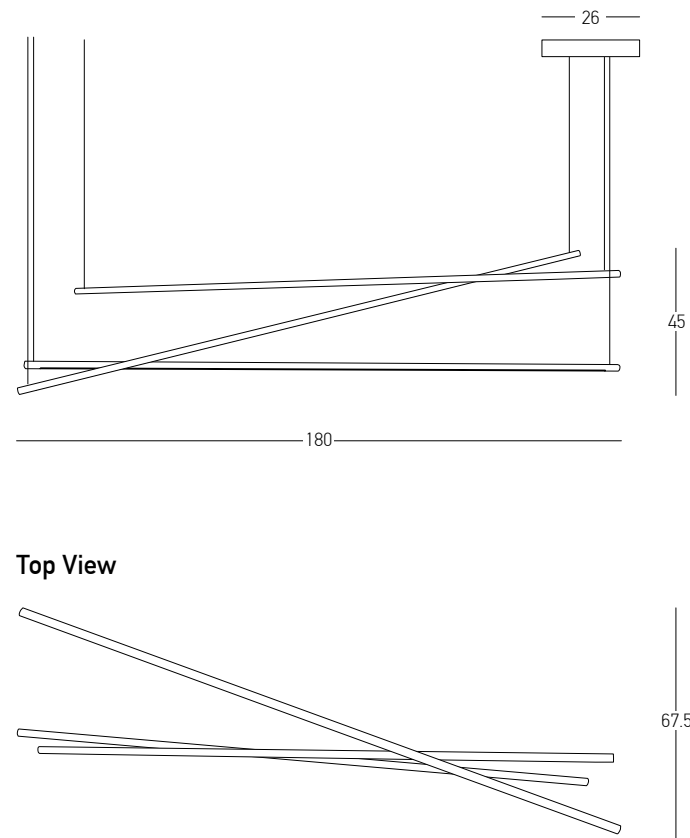

Power	64W
Input	220-240V, 50/60Hz
Color Temperature	3000K
Lumen	5760Lm
Cri	90
Dimensions	L: 180cm W: 67.5cm H: 45cm
Base	Ø: 26cm H: 3cm
Non Dimmable	☒
Material	Aluminium - Acrylic
Special Feature	200cm Cable Adjustable Profile Ø: 2.4cm
Color	Sandy Black / Code 22237