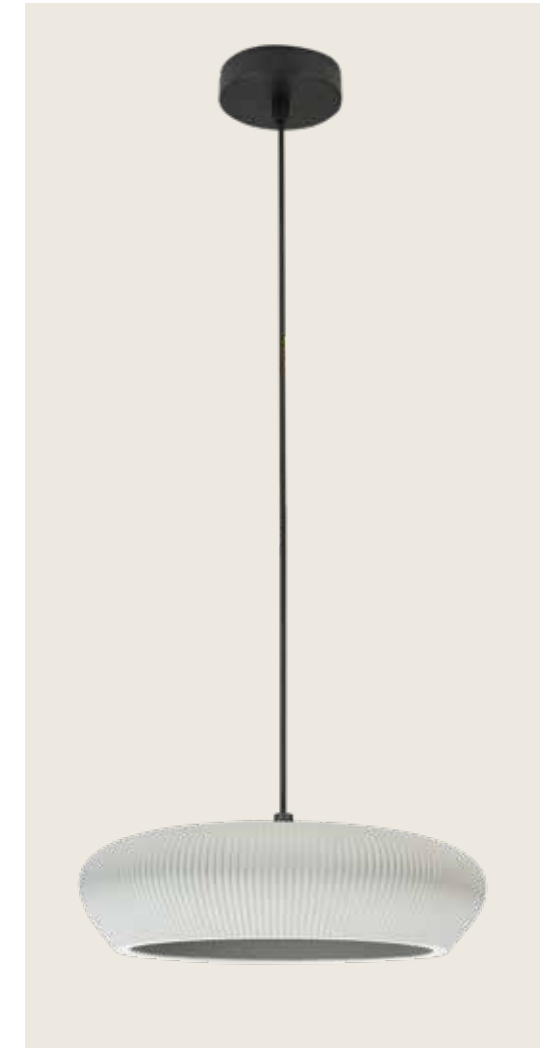

Bulb	2x G9 LED
Power	9W MAX
Dimensions	Ø: 28.5cm H: 8cm
Base	Ø: 10cm H: 2.5cm
Material	Metal - Clay
Special Feature	180cm Fabric Cable Adjustable
Color	Terracotta-Sandy Black / Code 2591
Color	Grey-Sandy Black / Code 2592