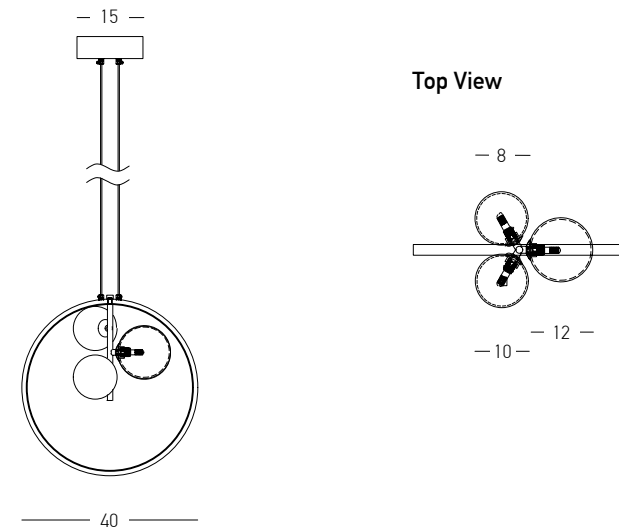

LED	20W
Bulb	3x G9 LED
Power	7W MAX
Input	220-240V, 50/60Hz
Color Temperature	3000K
Lumen	1247Lm
Cri	80
Dimensions	Ø: 40cm W: 22cm H: 40cm
Base	Ø: 15cm H: 3.5cm
Dimmable Triac	○
Material	Metal - Aluminium - Glass - Acrylic
Clear Glass	Ø: 12cm | Ø: 10cm | Ø: 8cm
Special Feature	150cm Cable Adjustable Profile 2x1cm
Color	Sandy Black / Code 22064