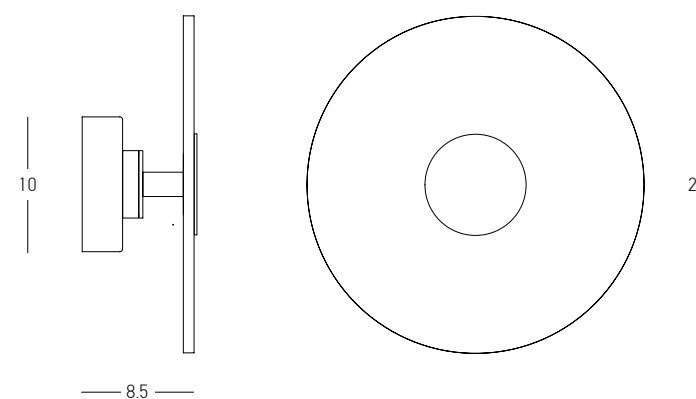

Power	5W
Input	220-240V, 50/60Hz
Color Temperature	3000K
Lumen	310Lm
Cri	80
Dimensions	Ø: 25cm L: 8.5cm
Base	Ø: 10cm L: 3cm
Non Dimmable	☒
Material	Metal - Alabaster
Color	Brass-Natural Alabaster / Code 2550
Color	Black Matt-Natural Alabaster / Code 2551