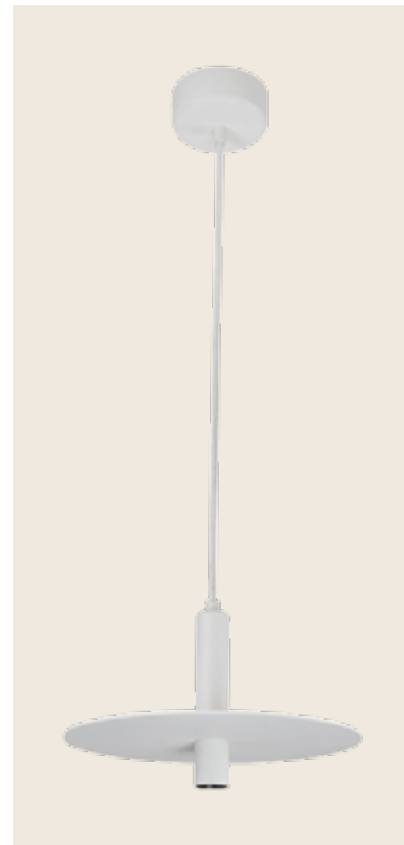

Power 7W
Input 220-240V, 50/60Hz
Color Temperature 3000K
Lumen 840Lm
Cri 80
Dimensions Ø: 26cm H: 17cm
Base Ø: 8cm H: 3.5cm
Non Dimmable ☒
Material Metal - Aluminium
Special Feature 200cm Cable Adjustable
Color Sandy Black / Code 18139-B
Sandy White / Code 18139-W