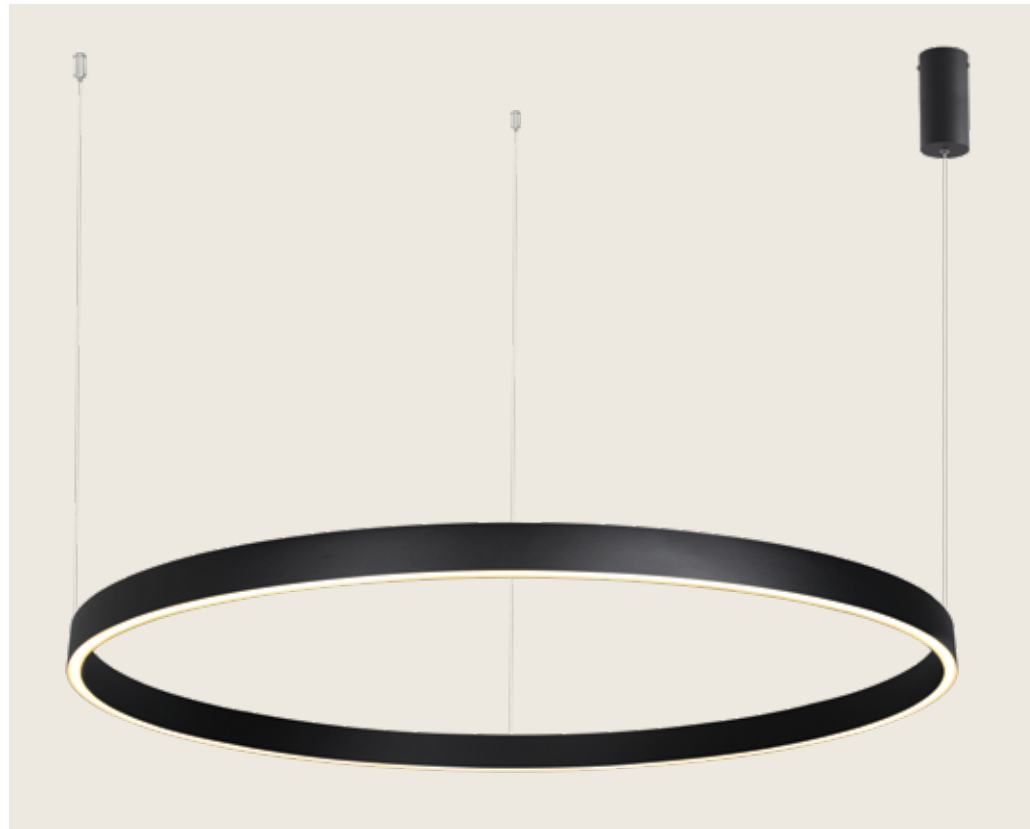

Power 88W
Input 220-240V, 50/60Hz
Color Temperature 3000K
Lumen 4620Lm
Cri 80
Dimensions Ø: 100cm H: 210cm
Base Ø: 7cm H: 20cm
Dimmable Triac ☉
Material Aluminium - Acrylic
Special Feature 200cm Cable Adjustable
Up-Down Light
Profile 1.8x5cm
Color Sandy Black / **Code 25371**