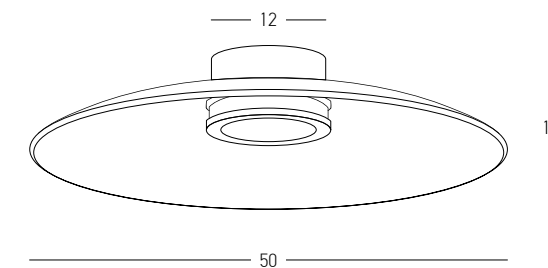

Clarity that Captivates
Illuminate your space with
the charm of glass.

06 . GLASS

Power	31W
Input	220-240V, 50/60Hz
Color Temperature	2700K 3000K
Lumen	1790Lm 1834Lm
Cri	90
Dimensions	Ø: 50cm H: 10cm
Base	Ø: 15cm H: 3.5cm
Dimmable Triac	○
Material	Aluminium - Glass
Special Feature	200cm Cable-Wire Adjustable
Color	Black Matt-Tawny Glass / Code 25274
Color	Black Matt-Smoked Glass / Code 25275