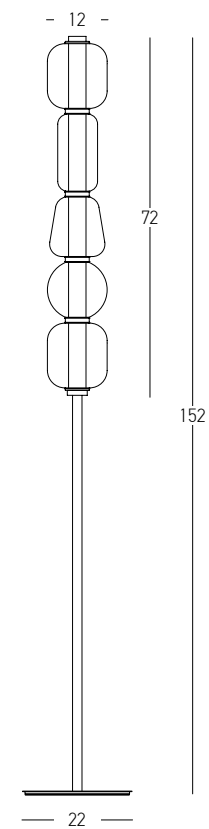

Power	17W
Input	220-240V, 50/60Hz
Color Temperature	3000K
Lumen	1050Lm
Cri	80
Dimensions	Ø: 12cm H: 152cm
Base	Ø: 22cm H: 0.5cm
Non Dimmable	☒
Material	Metal - Acrylic - Glass
Special Feature	120cm Cable Available
Color	Gold Matt-Champagne Glass / Code 23063
Color	Black Matt-Smoked Glass / Code 23064