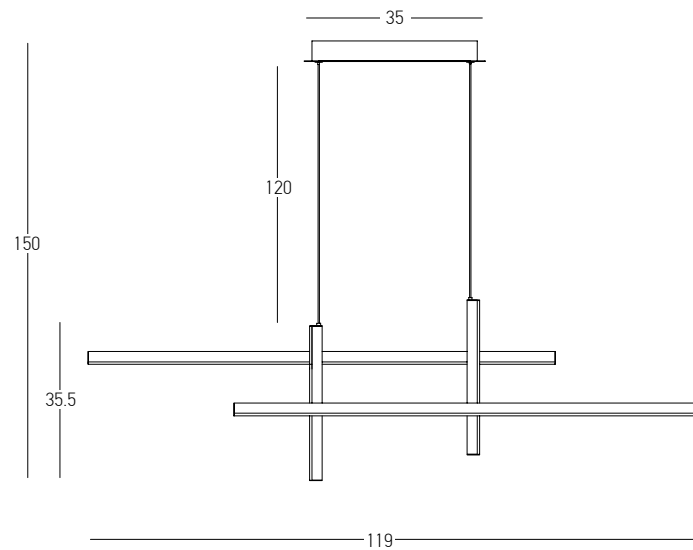

Power 47W
Input 220-240V, 50/60Hz
Color Temperature 3000K
Lumen 4300Lm
Cri 90
Dimensions L: 119cm W: 5cm H: 35.5cm
Base L: 35cm W: 6.5cm H: 6cm
Dimmable Triac ☉
Material Metal - Aluminium - Silicon
Special Feature 120cm Cable Adjustable
Profile 3x1.2cm
Color Gold Matt-Sandy Black Base / **Code 22022**
Sandy Black / **Code 22023**