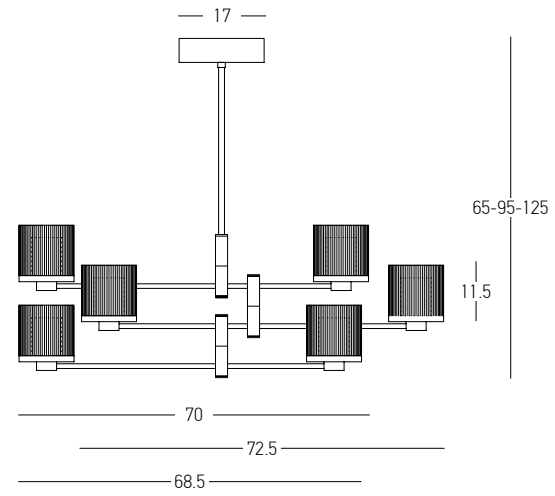

Power	42W
Input	220-240V, 50/60Hz
Color Temperature	3000K
Lumen	4346Lm
Cri	90
Dimensions	L: 72.5cm W: 68.5cm H: 65-95-125cm
Glass	Ø: 11cm H: 11.5cm
Base	Ø: 17cm H: 5cm
Dimmable Triac	☉
Material	Metal - Clear Glass - Opal Glass
Color	Gold Matt / Code 23019