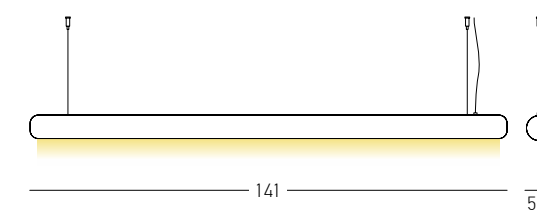

Power	45W
Input	220-240V, 50/60Hz
Color Temperature	3000K
Lumen	6300Lm
Cri	80
Dimensions	Ø: 5.3cm L: 141cm
Base	Ø: 8cm H: 3.5cm
Non Dimmable	☒
Material	Aluminium - PC Diffuser
Special Feature	200cm Fabric Cable Adjustable Optional Dimming DALI
Color	Painted Bronze / Code 22207