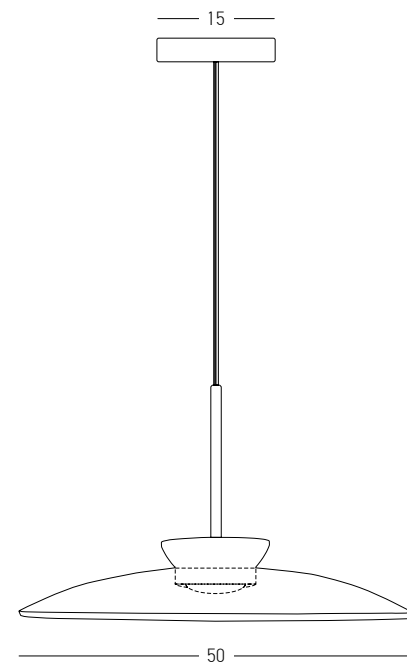

Power	31W
Input	220-240V, 50/60Hz
Color Temperature	2700K | 3000K
Lumen	1790Lm | 1834Lm
Cri	90
Dimensions	Ø: 50cm H: 10cm
Base	Ø: 15cm H: 3.5cm
Dimmable Triac	○
Material	Aluminium - Glass
Special Feature	200cm Cable-Wire Adjustable
Color	Black Matt-Tawny Glass / Code 25274
Color	Black Matt-Smoked Glass / Code 25275