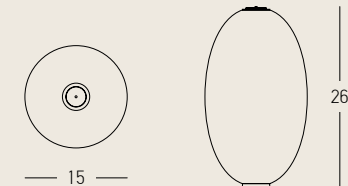

Without Light
Ø: 16cm H: 14cm
Ceramic - Aluminium
Up-Down Connector
Grey Green
Code 25112

Power
Dimensions
Material
Special Feature
Color

Without Light
Ø: 16cm H: 14cm
Ceramic - Aluminium
Up-Down Connector
Pine Green
Code 25113

Power
Dimensions
Material
Special Feature
Color

Without Light
L: 20cm H: 14cm
Ceramic - Aluminium
Up-Down Connector
Stone Grey
Code 25109

Power
Dimensions
Material
Special Feature
Color

Without Light
Ø: 20cm H: 14cm
Ceramic - Aluminium
Up-Down Connector
Dark Pink
Code 25110