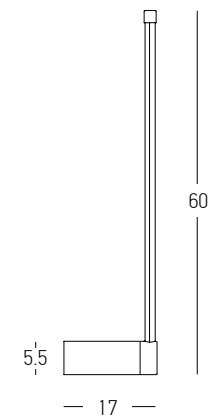

Power 12W
Input 220-240V, 50/60Hz
Color Temperature 3000K
Lumen 838Lm
Cri 80
Dimensions Ø: 1.6cm L: 17cm H: 60cm
Base Ø: 5.5cm L: 15cm
Non Dimmable ☒
Material Aluminium - Acrylic
Special Feature Movable Profile
Color Black Matt / **Code 20114**
Color Gold Matt / **Code 20115**