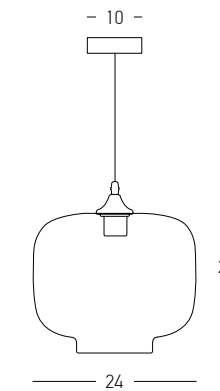

Bulb 1x E27
Power 40W MAX
Input 220-240V, 50/60Hz
Dimensions Ø: 24cm H: 22cm
Base Ø: 10cm H: 2.5cm
Material Glass
Special Feature 150cm Cable Adjustable
Color Smoked Grey / **Code 14102**