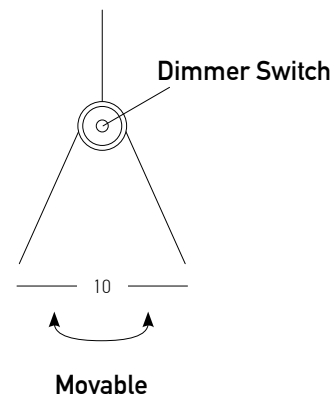

Power 22W
Input 220-240V, 50/60Hz
Color Temperature 3000K, 4000K, 5700K
Lumen 1584Lm, 1608Lm, 1627Lm
Cri 80
Dimensions L: 122cm W: 9cm H: 9cm
Base L: 26cm W: 6cm H: 3.5cm
Dimmable ☉
Material Metal - Aluminium - Acrylic
Special Feature 200cm Transparent Cable Adjustable
Dimming Switch / Change CCT
On the Lamp Tube
Movable Light Deflectors

Color Brushed Gold / **Code 25191**