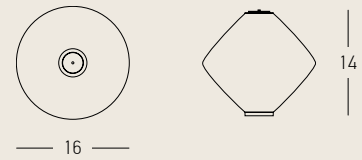

Power
Dimensions
Material
Special Feature
Color

Without Light
Ø: 16cm H: 14cm
Ceramic - Aluminium
Up-Down Connector
Grey Green
Code 25112