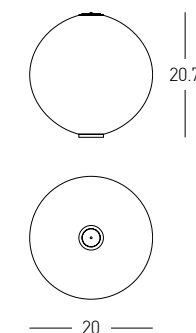

Intermediate Opal Glass

Power 15W
Input 220-240V, 50/60Hz
Color Temperature 3000K
Lumen 1170Lm
Cri 80
Dimensions Ø: 20cm H: 20.7cm
Dimmable Triac
Material Metal - Aluminium - Glass
Special Feature Up-Down Connector
Color Black Matt-Opal Glass / **Code 25108**